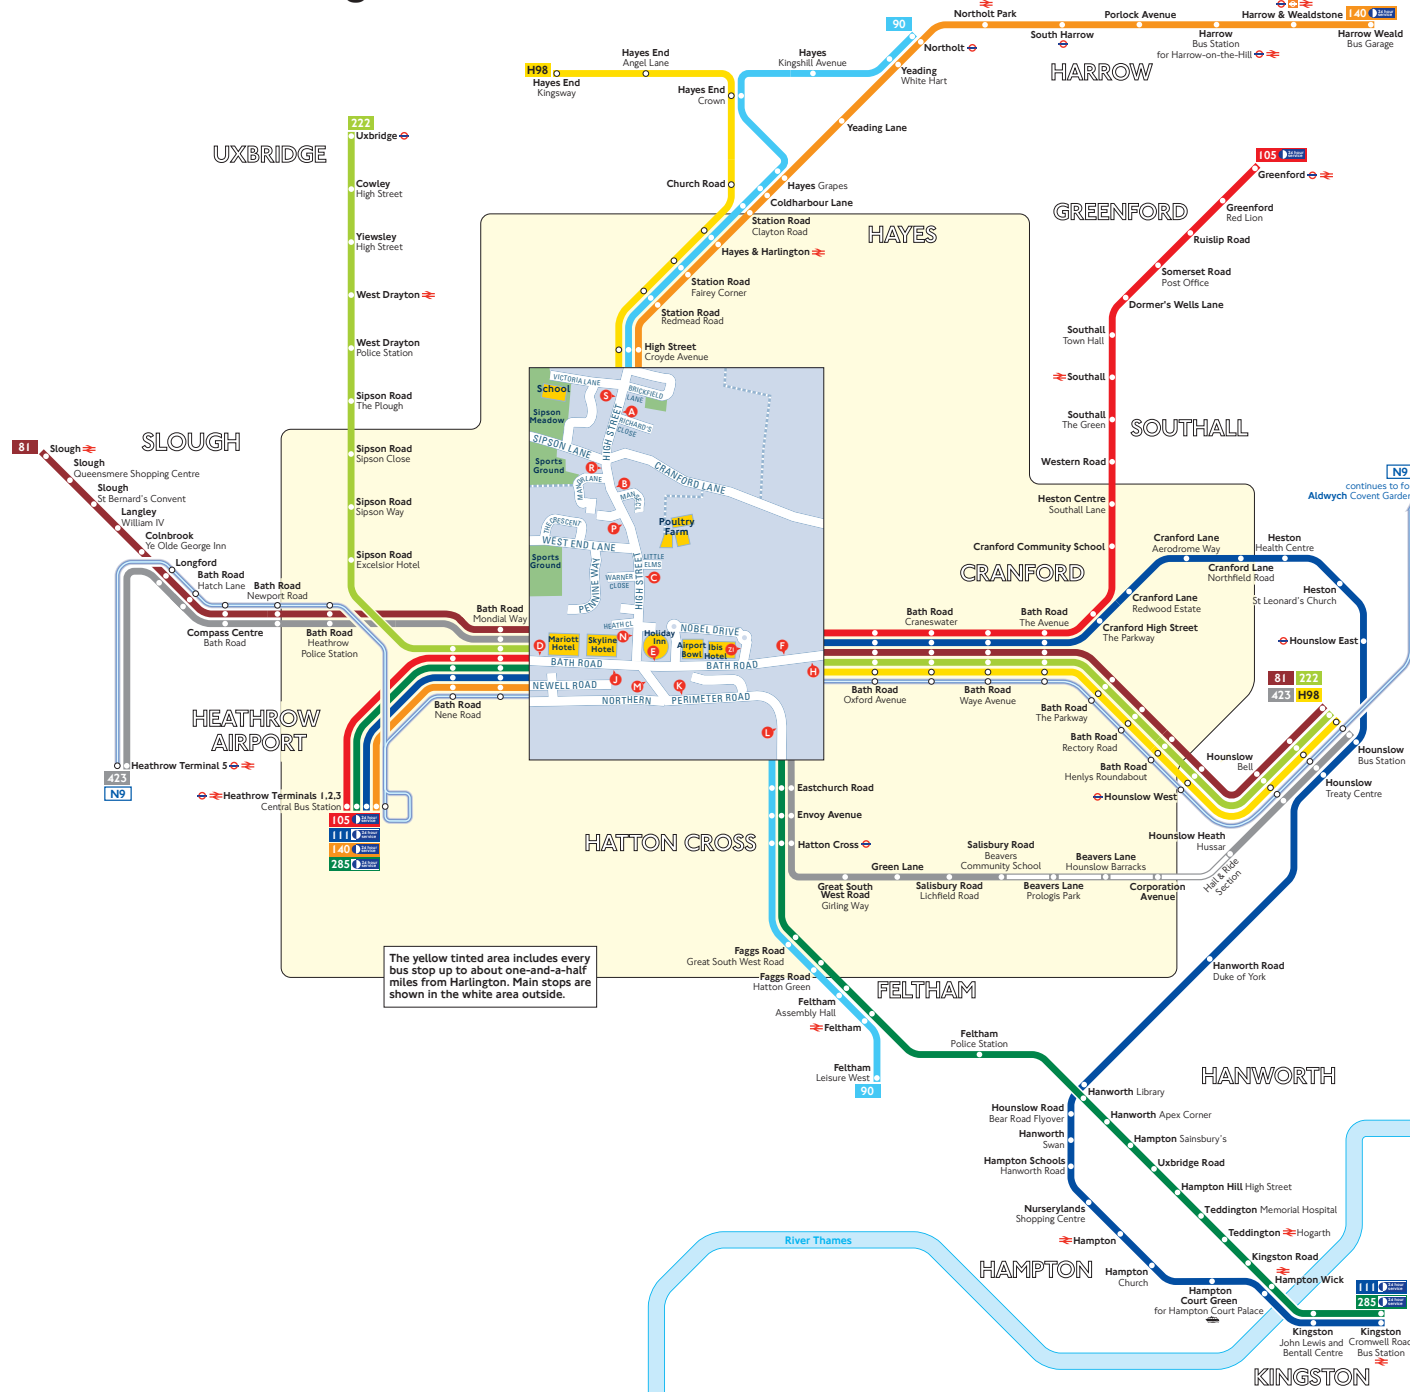

# Buses from Harlington

## Route finder

### Night buses

Bus route	Towards	Bus stops
<b>N9</b>	Aldwych Heathrow Terminal 5	D E F H J

### Other buses

Bus route	Towards	Bus stops
<b>555</b>	Heathrow Terminals 1,2,3 Walton-on-Thames	J L M D K