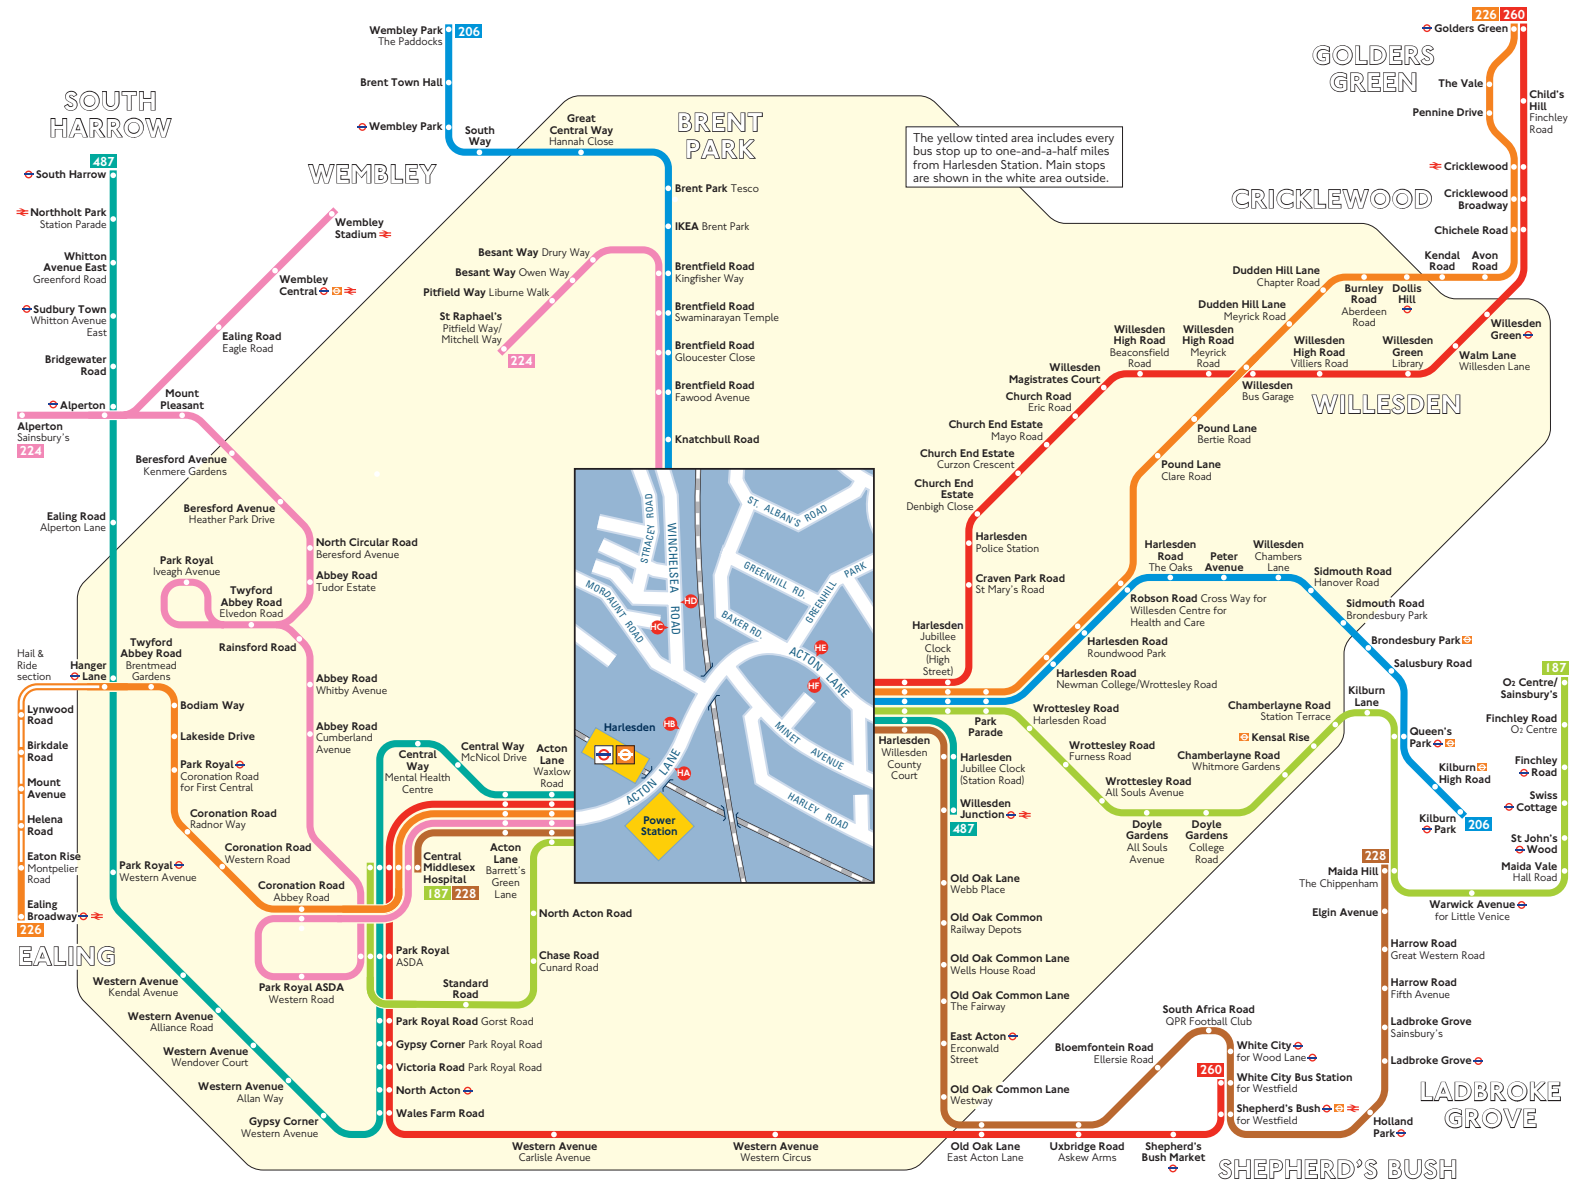

Buses from Harlesden Station

Key

- Connections with London Underground
- Connections with London Overground
- Connections with National Rail

Red discs show the bus stop you need for your chosen bus service. The disc appears on the top of the bus stop in the street (see map of town centre in centre of diagram).

Route finder

Day buses

Bus route	Towards	Bus stops
187	Central Middlesex Hospital	HA HF
	Finchley Road	HB HE
206	Kilburn Park	HD HE
	Wembley Park	HC HE
224	St Raphael's	HB HC
	Wembley Stadium	HA HD
226	Ealing Broadway	HA HF
	Golders Green	HB HE
228	Central Middlesex Hospital	HA HF
	Maida Hill	HB HE
260	Golders Green	HB HE
	White City	HA HF
487	South Harrow	HA HF
	Willesden Junction	HB HE