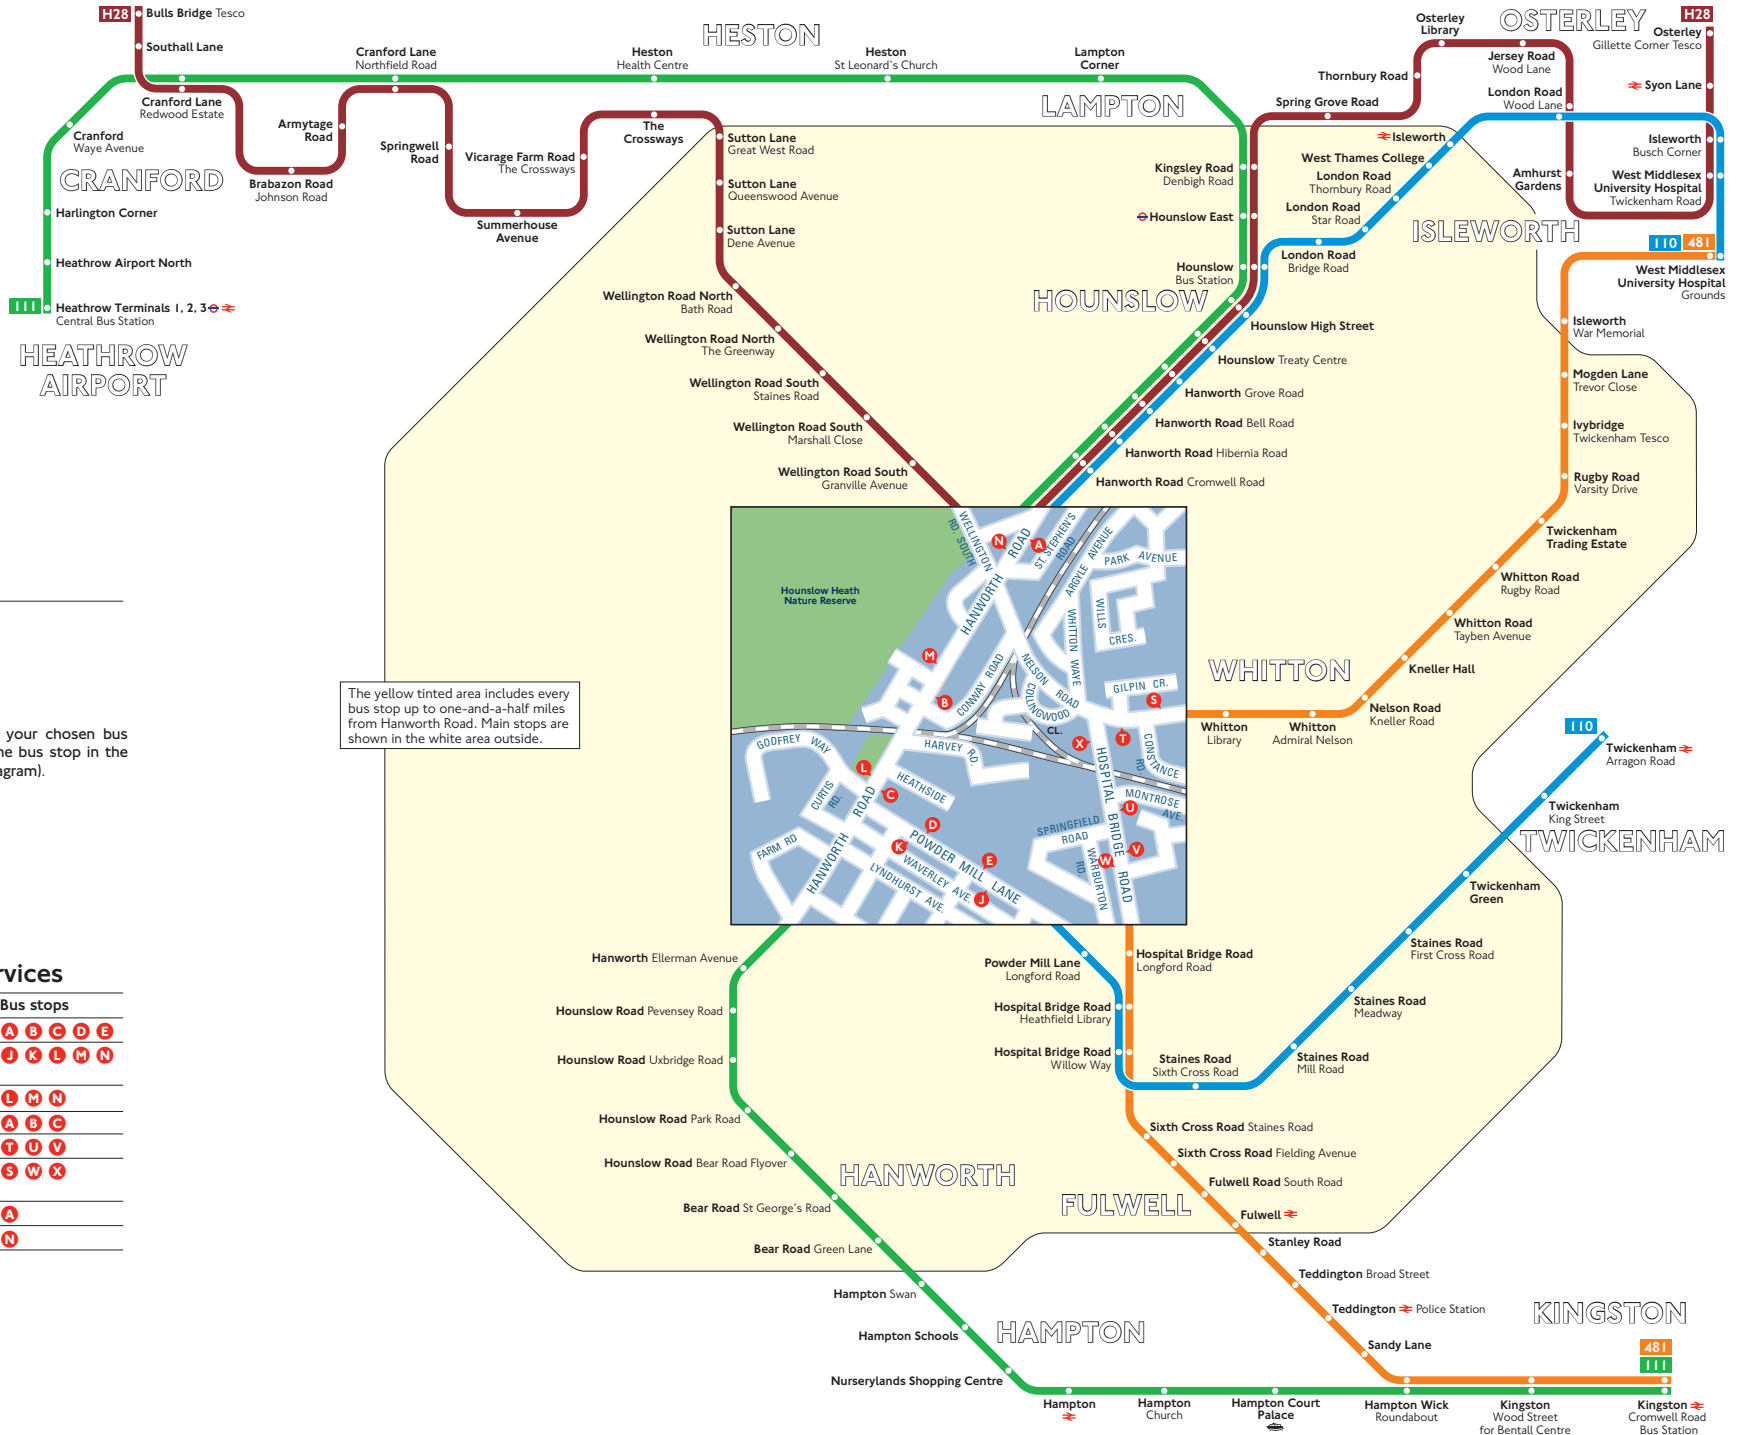

Buses from Hanworth Road

Key

- Connections with London Underground
- Connections with National Rail
- Connections with river boats

A Red discs show the bus stop you need for your chosen bus service. The disc **A** appears on the top of the bus stop in the street (see map of town centre in centre of diagram).

Route finder

Day buses including 24-hour services

Bus route	Towards	Bus stops
110	Twickenham	A B C D E
	West Middlesex University Hospital	J K L M N
111	Heathrow Airport	L M N
	Kingston	A B C
481	Kingston	T U V
	West Middlesex University Hospital	S W X
H28	Bulls Bridge	A
	Osterley	N