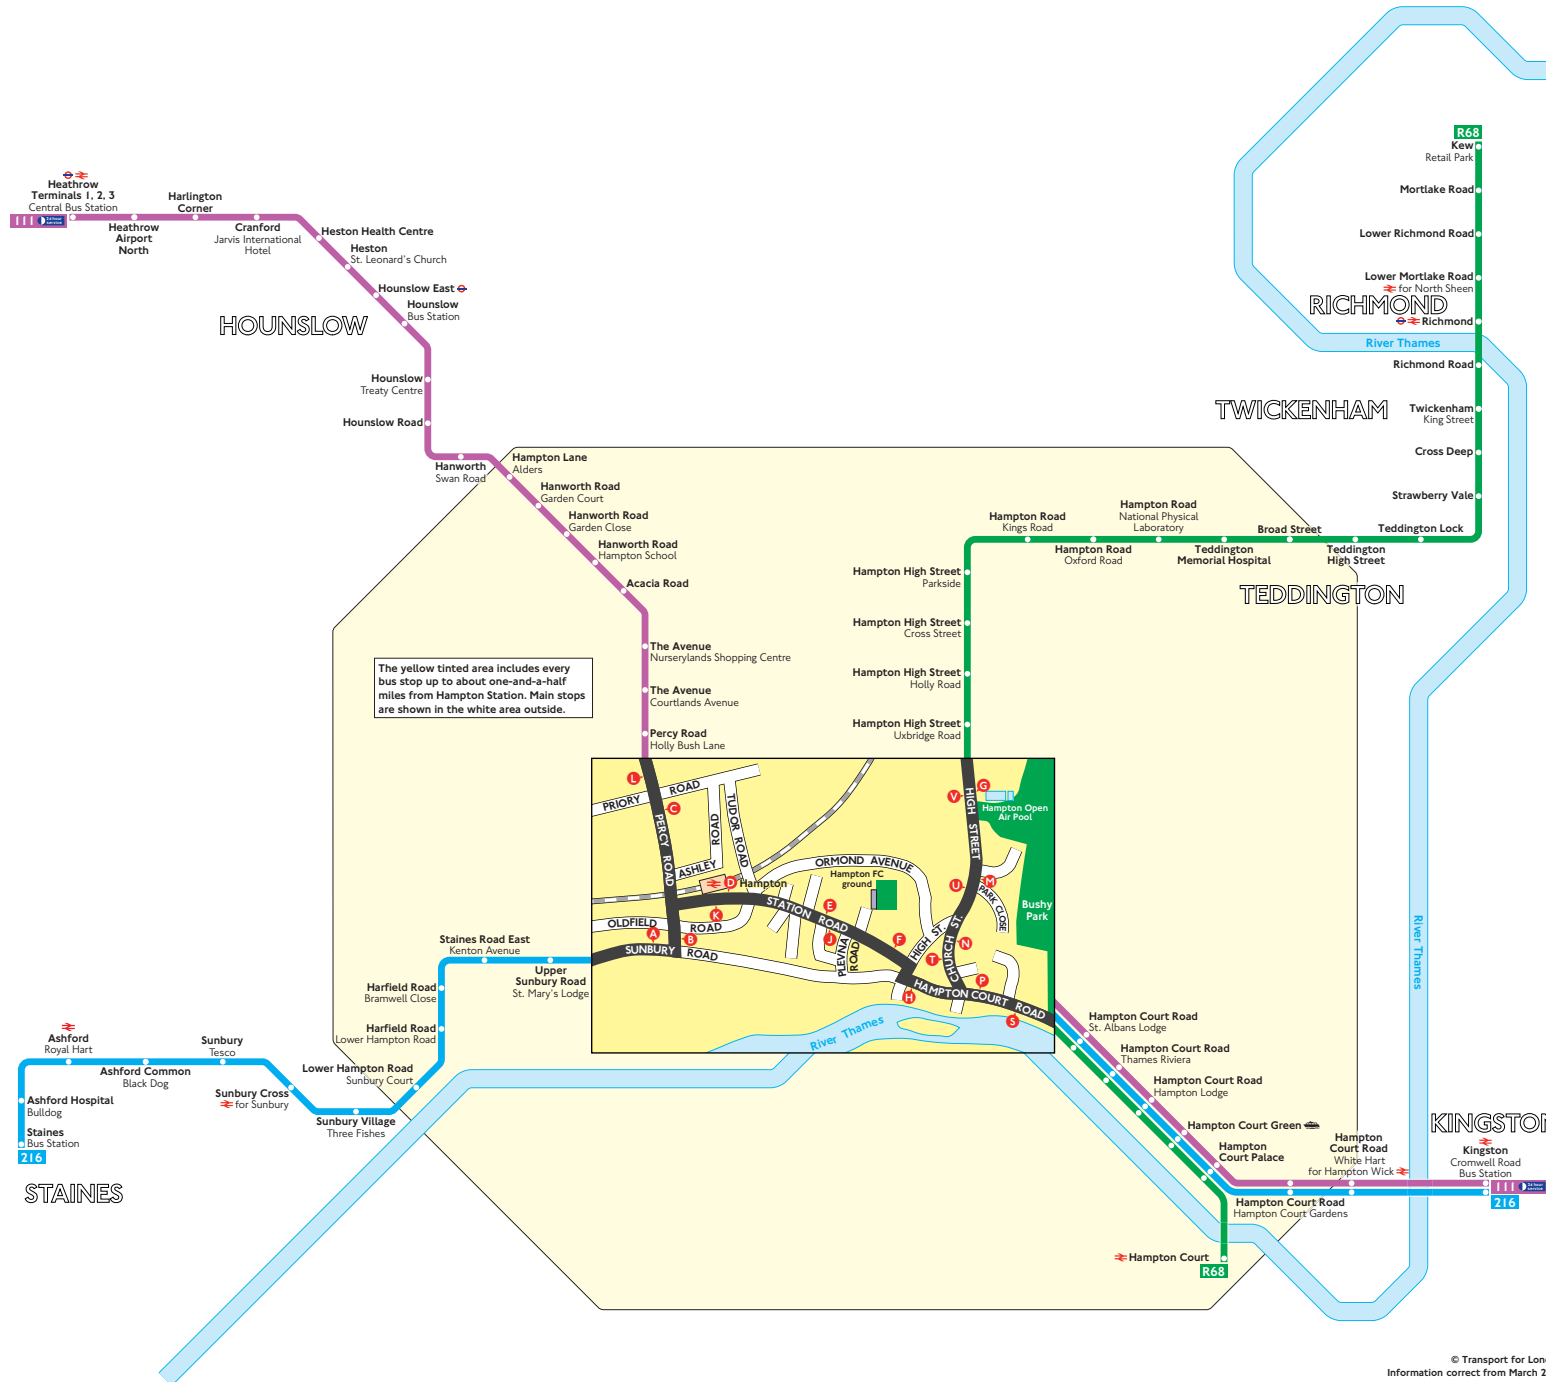

Buses from Hampton Station

Key

- Connections with Underground
- Connections with National Rail
- Connections with river boats
- § Summer Sundays only

A

Red discs show the bus stop you need for your chosen bus service. The disc **A** appears on the top of the bus stop in the street (see map of town centre in centre of diagram).

Route finder

Day buses including 24-hour routes

Bus route	Towards	Bus stops
111	Heathrow Terminals 1, 2, 3	H J K L S
	Kingston	C D E F P
216	Kingston	A D E F P
	Staines	B H J K S
R68	Hampton Court	G M N P
	Kew	S T U V

Other buses

Bus route	Towards	Bus stops
267	Hammersmith §	S T U V
	Hampton Court §	G M N P