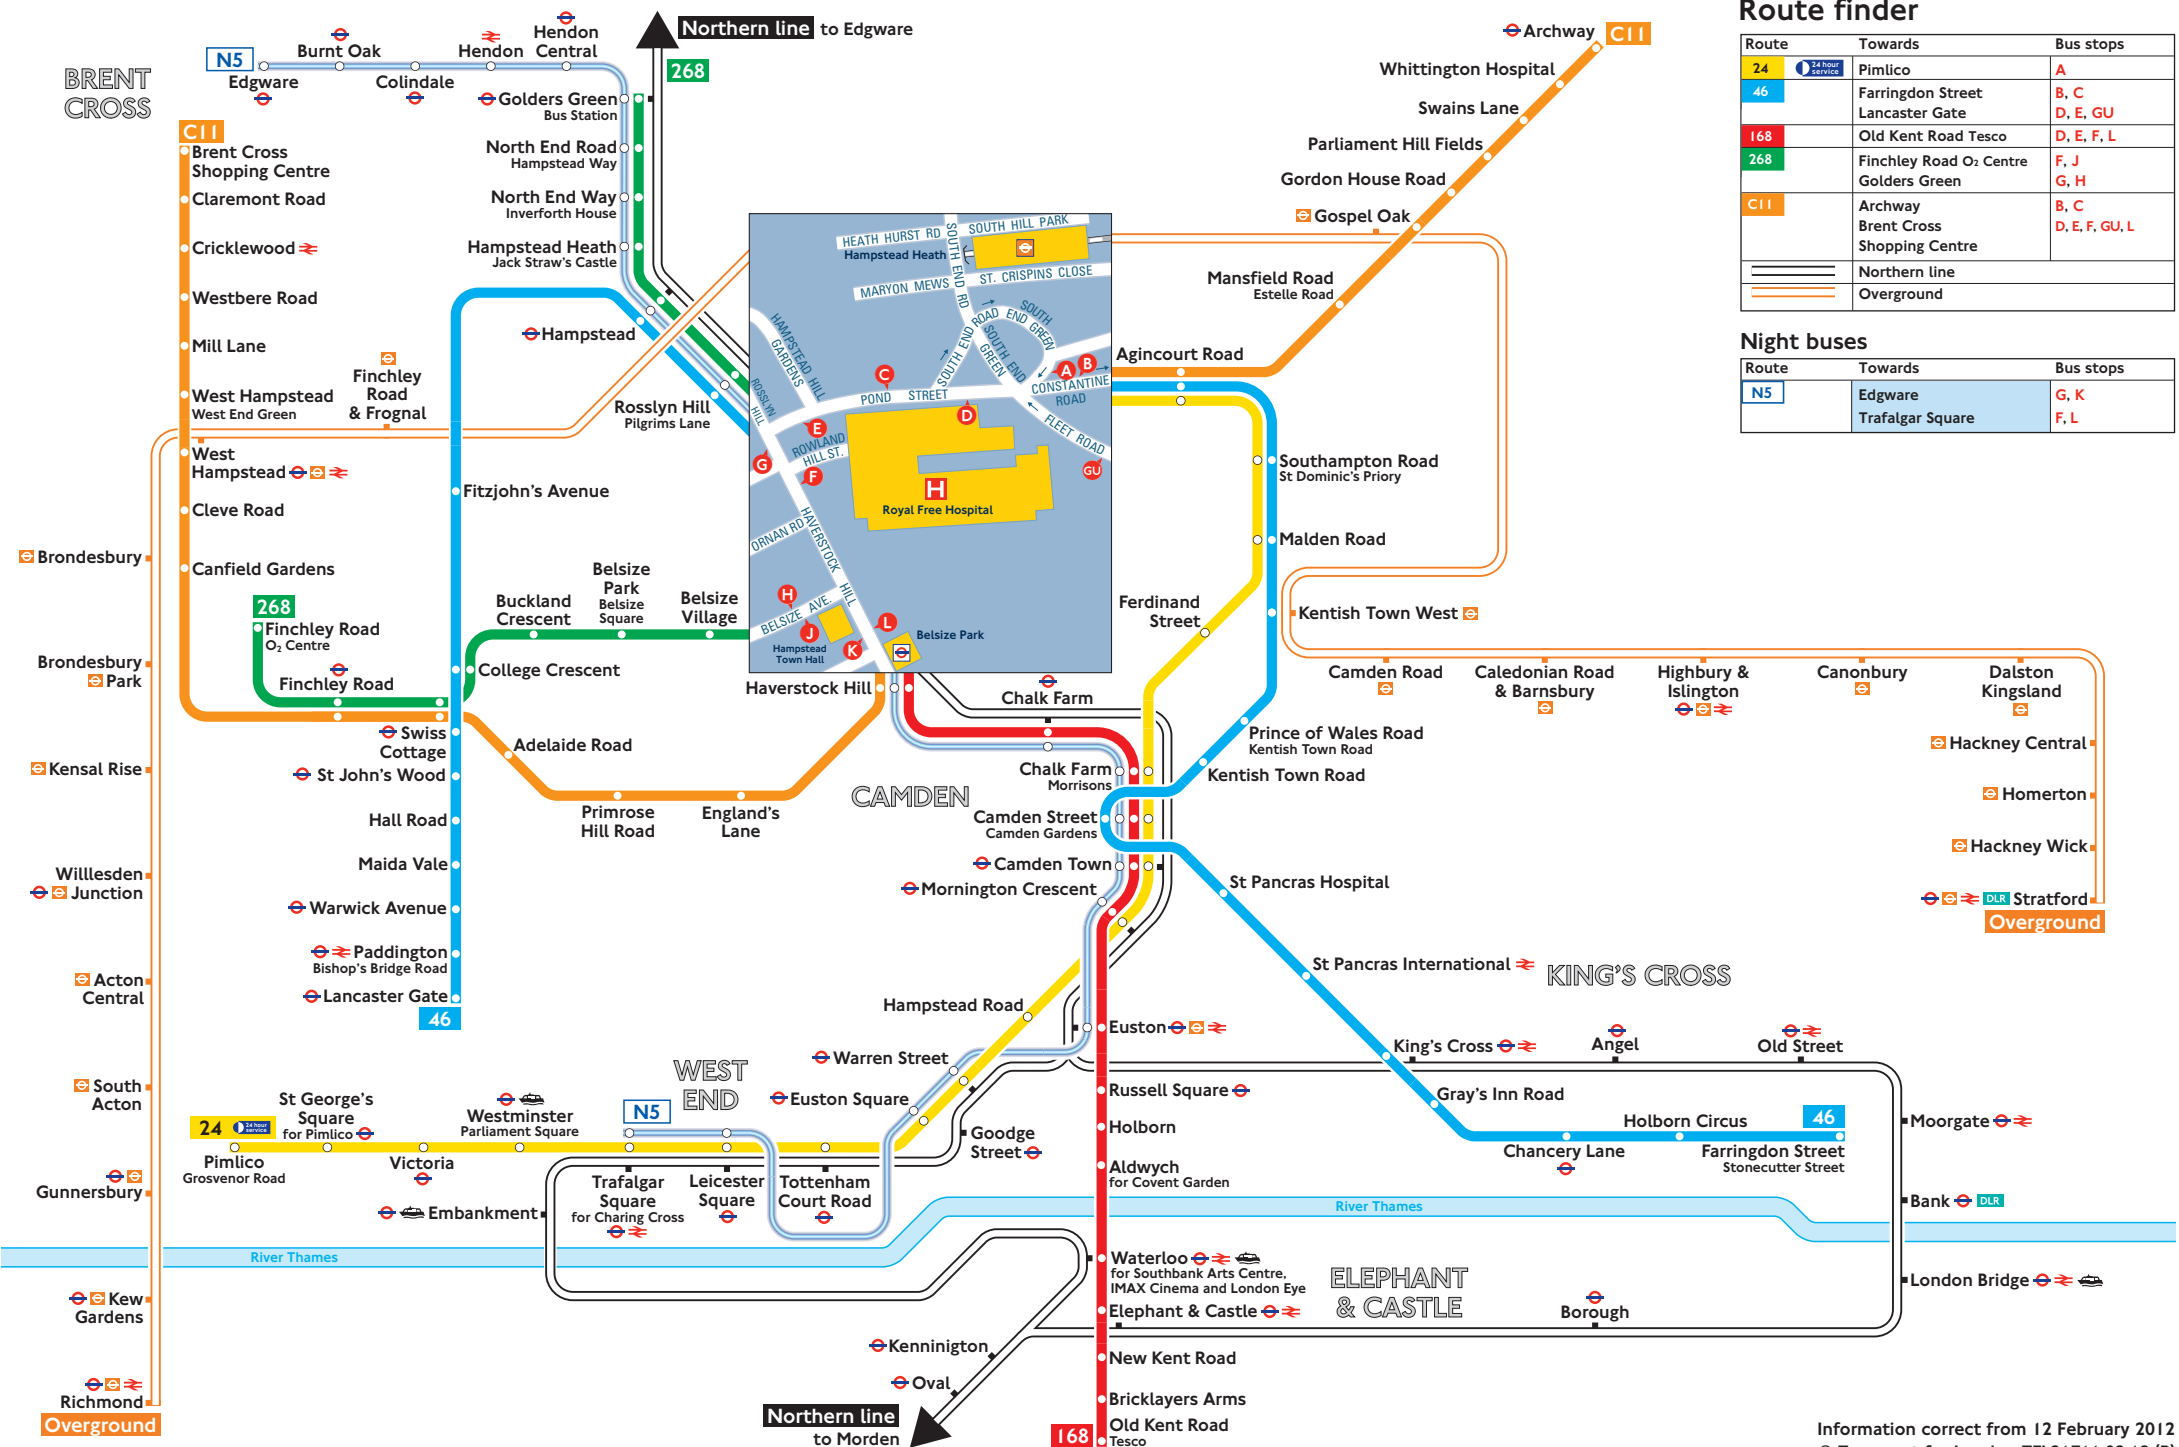

Buses, Tube and trains from Royal Free Hospital (Hampstead Heath)

Route finder

Route	Towards	Bus stops
24	Pimlico	A
46	Farringdon Street Lancaster Gate	B, C D, E, GU
168	Old Kent Road Tesco	D, E, F, L
268	Finchley Road O2 Centre Golders Green	F, J G, H
C11	Archway Brent Cross Shopping Centre	B, C D, E, F, GU, L
Northern line		
Overground		

Night buses

Route	Towards	Bus stops
N5	Edgware Trafalgar Square	G, K F, L