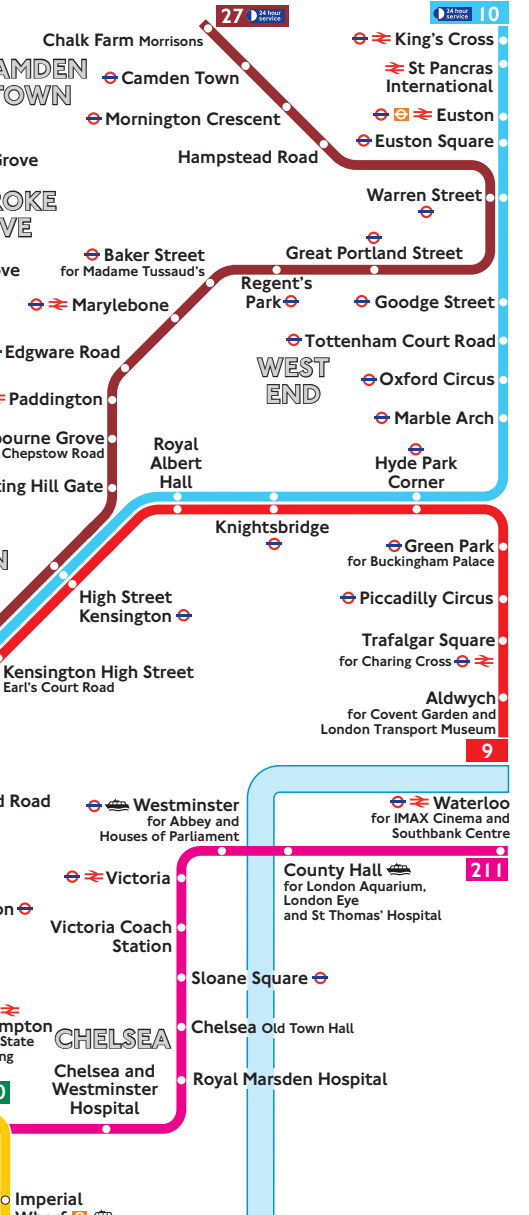

Route finder

Day buses including 24-hour services

Route	Towards	Bus stops
9	Aldwych	F
10	King's Cross	F
27	Chalk Farm Turnham Green	F, W B, U, Z4
33	Fulwell	K, S
72	East Acton Roehampton	A, Q, T K, R, S
190	Richmond West Brompton	B, N, U C, M, W
209	Mortlake	J, S
211	Waterloo	C, M
220	Wandsworth Willemson Junction	C, M, P A, N, Q
266	Brent Cross	H, U
267	Fulwell Hampton Court §	B, U B, U
283	Barnes Wetlands Centre ● or Barnes Pond ▼ East Acton	K, R, S A, Q, T
295	Clapham Junction Ladbroke Grove	C, M, P A, N, Q
391	Richmond Sands End	B, U, Z4 F, W
419	Richmond	L, S
485	Wandsworth †	L, S
H91	Hounslow West	B, U

- † Mondays to Saturdays except evenings
- Daytime only when Wetlands Centre is open
- ▼ Early mornings and evenings only
- § Summer Sundays only

Buses from Hammersmith

Night buses

Bus route	Towards	Bus stops
N9	Aldwych Heathrow Airport	F, W B, U, Z4
N11	Ealing Broadway Liverpool Street	B, N, U C, M, W
N97	Trafalgar Square	C, M