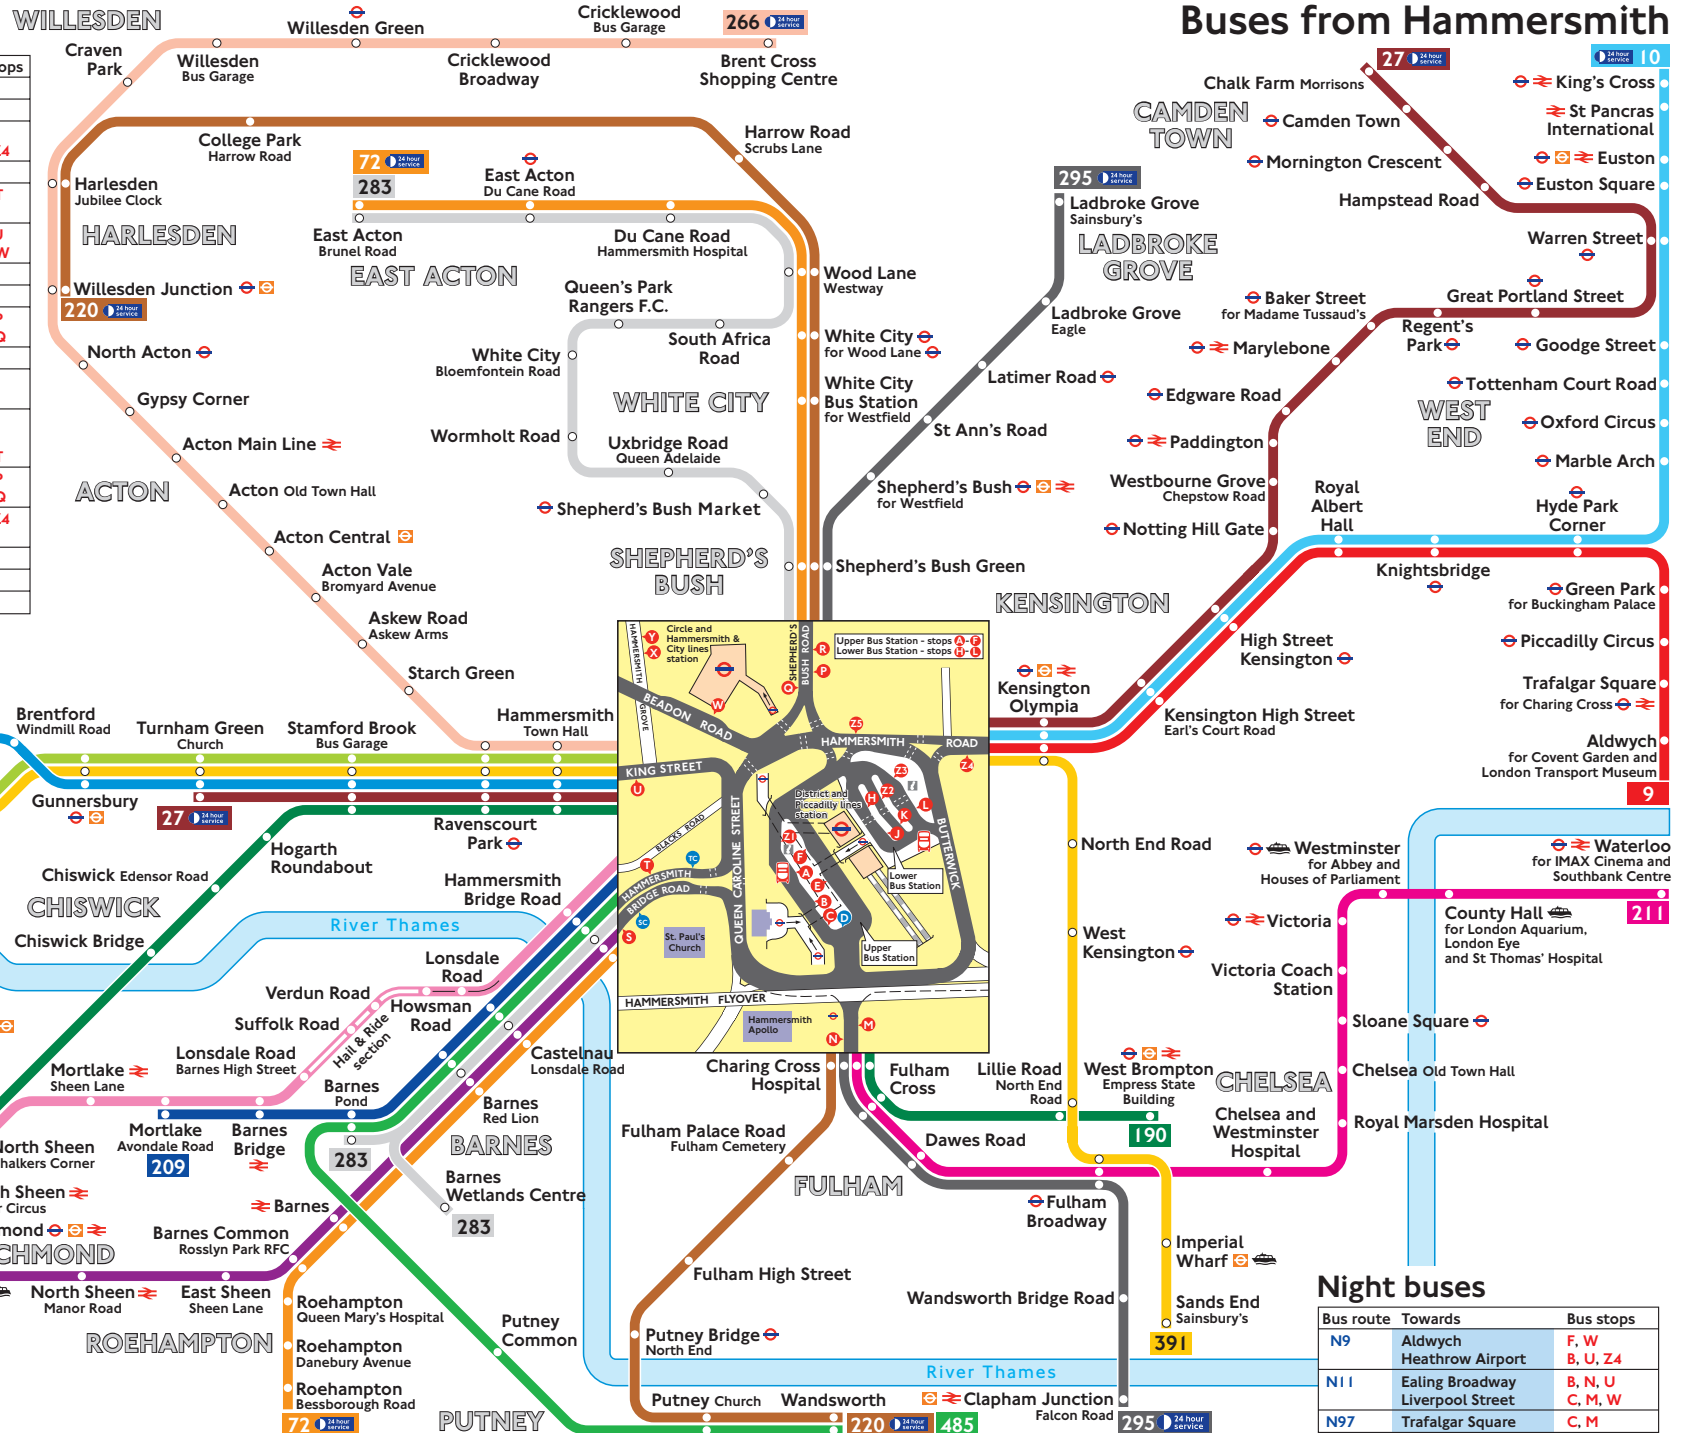

Route finder

Day buses including 24-hour services

Route	Towards	Bus stops
9	Aldwych	F
10	King's Cross	F
27	Chalk Farm Turnham Green	F, W B, U, Z4
33	Fulwell	K, S
72	East Acton Roehampton	A, Q, T K, R, S
190	Richmond West Brompton	B, N, U C, M, W
209	Mortlake	J, S
211	Waterloo	C, M
220	Wandsworth Willemson Junction	C, M, P A, N, Q
266	Brent Cross	H, U
267	Fulwell Hampton Court §	B, U B, U
283	Barnes Wetlands Centre ● or Barnes Pond ▼ East Acton	K, R, S A, Q, T
295	Clapham Junction Ladbroke Grove	C, M, P A, N, Q
391	Richmond Sands End	B, U, Z4 F, W
419	Richmond	L, S
485	Wandsworth †	L, S
H91	Hounslow West	B, U

- † Mondays to Saturdays except evenings
- Daytime only when Wetlands Centre is open
- ▼ Early mornings and evenings only
- § Summer Sundays only

Buses from Hammersmith

Night buses

Bus route	Towards	Bus stops
N9	Aldwych Heathrow Airport	F, W B, U, Z4
N11	Ealing Broadway Liverpool Street	B, N, U C, M, W
N97	Trafalgar Square	C, M