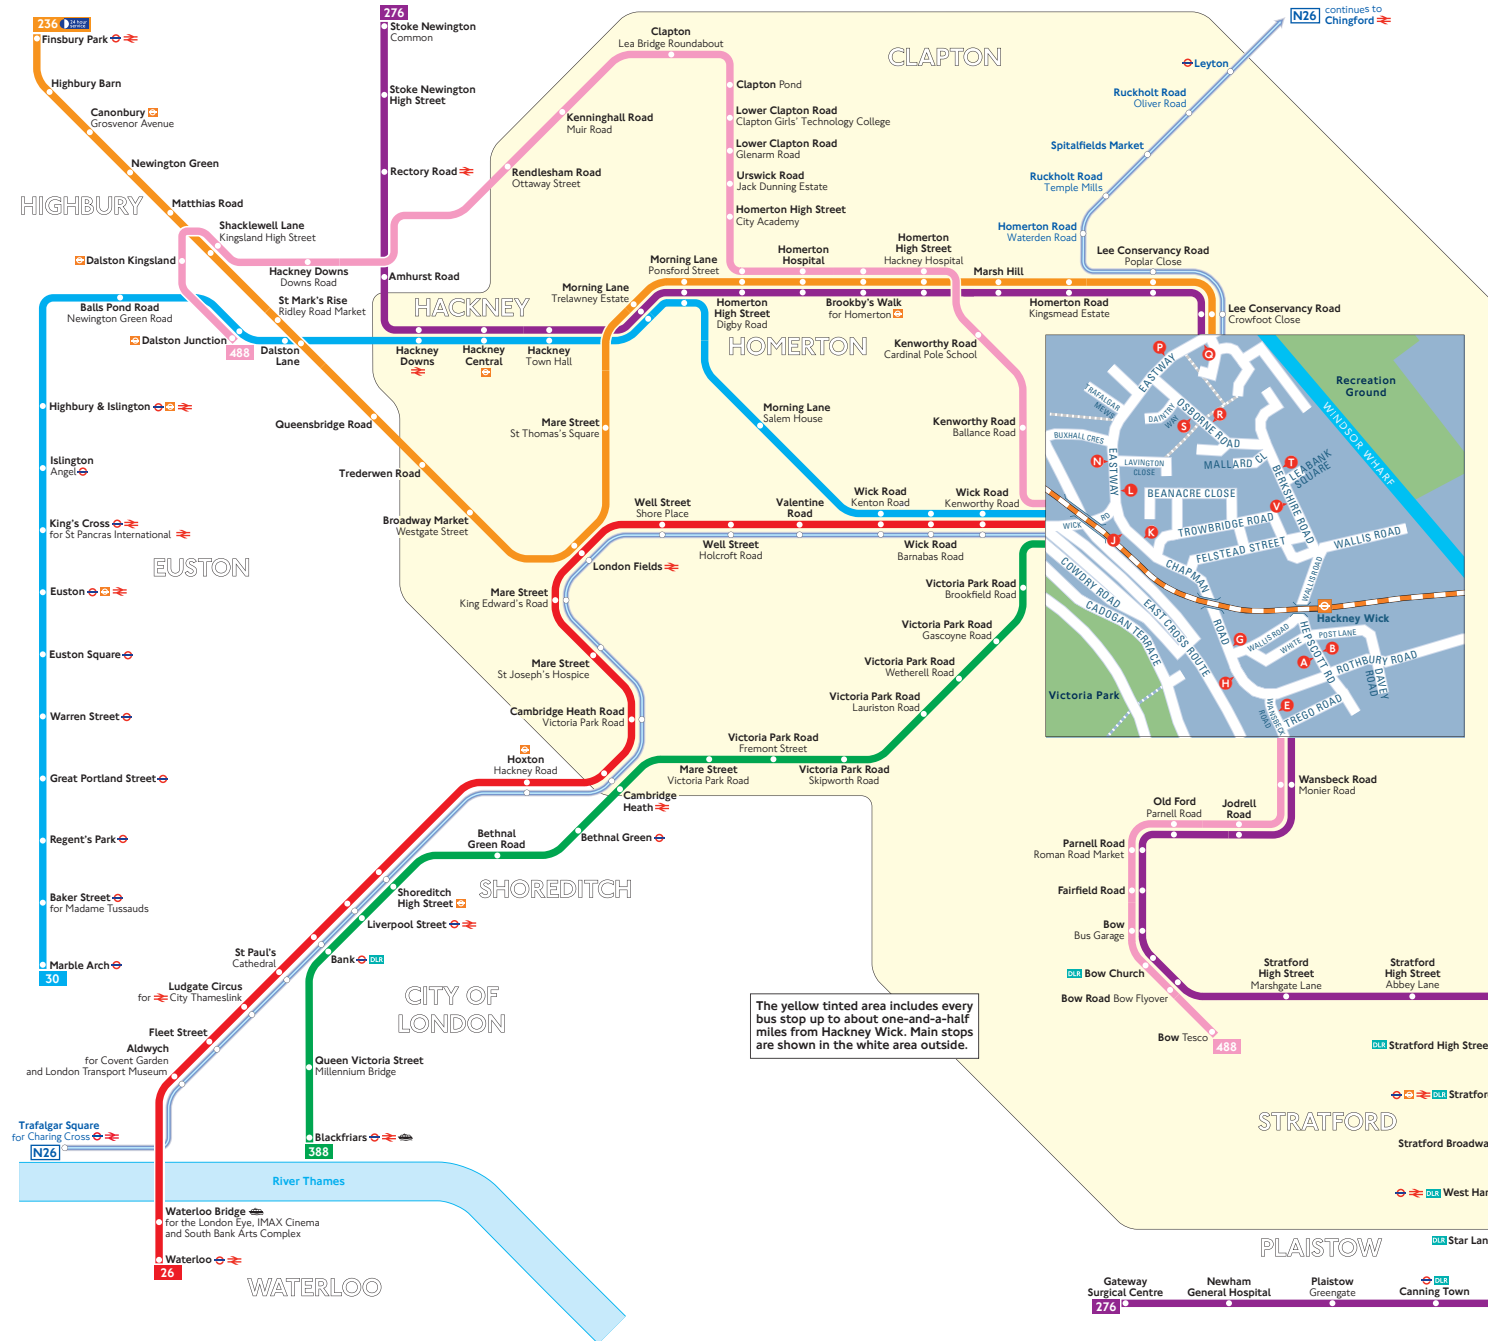

Buses from Hackney Wick

Route finder

Day buses including 24-hour services

| Bus route | Towards | Bus stops |
|-----------|-------------------------|-----------|
| 26 | Waterloo | J |
| 30 | Marble Arch | L |
| 236 | Finsbury Park | P |
| 276 | Newham General Hospital | B E Q R T |
| | Stoke Newington | A P S V |
| 388 | Blackfriars | J |
| 488 | Bromley-by-Bow | E G K |
| | Dalston Junction | H J |

Night buses

| Bus route | Towards | Bus stops |
|-----------|------------------|-----------|
| N26 | Chingford | N P |
| | Trafalgar Square | L Q |