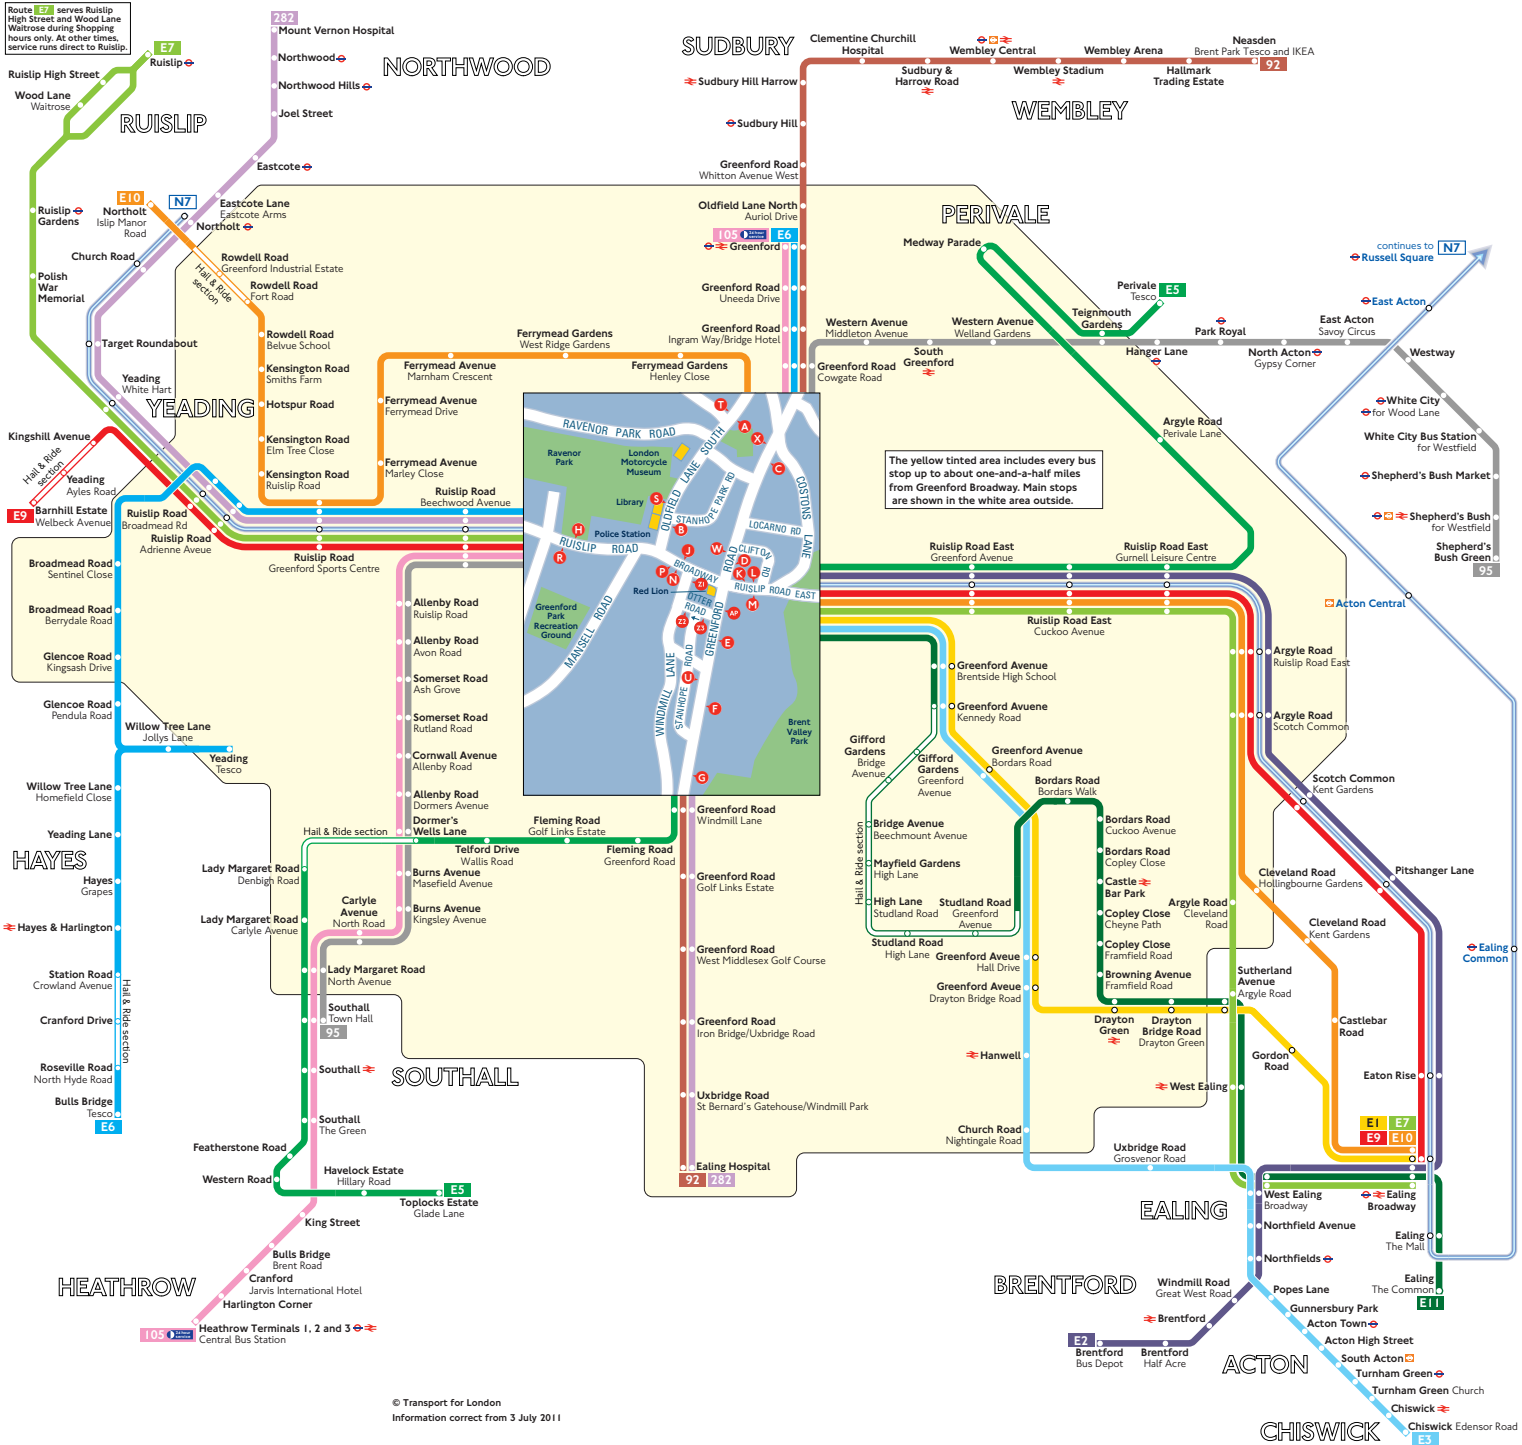

# Buses from Greenford Broadway

## Key

- 92** Day buses in black
- N7** Night buses in blue
- Connections with London Underground
- Connections with London Overground
- Connections with National Rail
- Shopping hours only

Red discs show the bus stop you need for your chosen bus service. The disc appears on the top of the bus stop in the street (see map of town centre in centre of diagram).

## Route finder

### Day buses including 24-hour services

Bus route	Towards	Bus stops
<b>92</b>	Ealing Hospital	C D E F G
	Neasden	U V X
<b>95</b>	Shepherd's Bush Green	H J W X
	Southall	C D P R
<b>105</b>	Greenford	H J W X
	Heathrow Airport	C D P R
<b>282</b>	Ealing Hospital	E F G H J
	Mount Vernon Hospital	N R U
<b>E1</b>	Ealing Broadway	K
<b>E2</b>	Brentford	L
<b>E3</b>	Chiswick	K
<b>E5</b>	Perivale	L U
	Toplocks	E F G M
<b>E6</b>	Bulls Bridge	C D N R
	Greenford	H J W X
<b>E7</b>	Ealing Broadway	H J L
	Ruislip	M N R
<b>E9</b>	Ealing Broadway	H J L
	Yeading	M N R
<b>E10</b>	Ealing Broadway	A B J L
	Northolt	M N S T
<b>E11</b>	Ealing Common	K