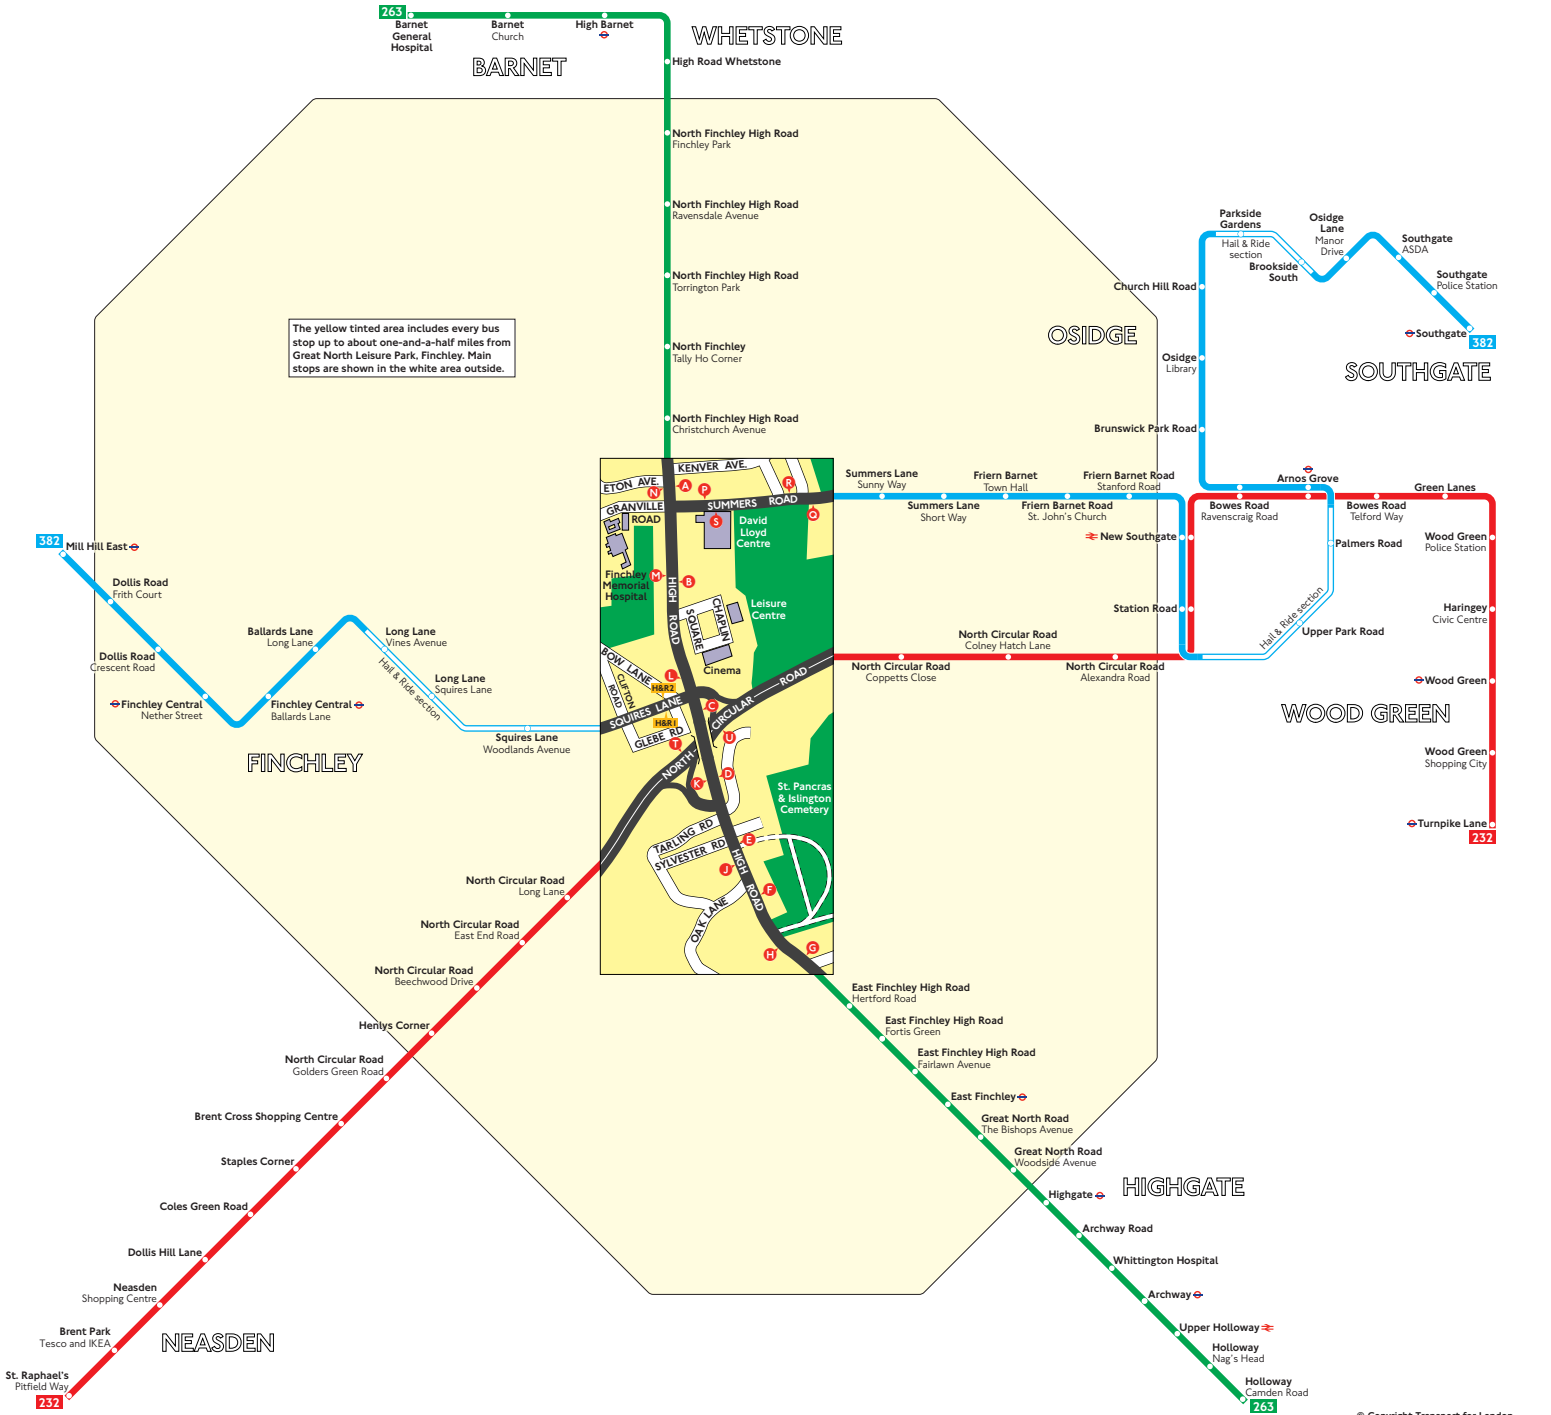

Buses from Great North Leisure Park, Finchley

Key

- Connections with Underground
- Connections with National Rail

Route 382 operates as Hail & Ride on the sections of roads marked **H&R1** and **H&R2** on the map. Buses stop at any safe point along the road. There are no bus stops at these locations, but please indicate clearly to the driver when you wish to board or alight.

Red discs show the bus stop you need for your chosen bus service. The disc appears on the top of the bus stop in the street (see map of town centre in centre of diagram).

Route finder

Day buses

Bus route	Towards	Bus stops
232	St. Raphael's Turnpike Lane	U T
263	Barnet General Hospital Holloway	H J K L M N A B C D E F G
382	Mill Hill East Southgate	B C S H&R1 L M P R H&R2