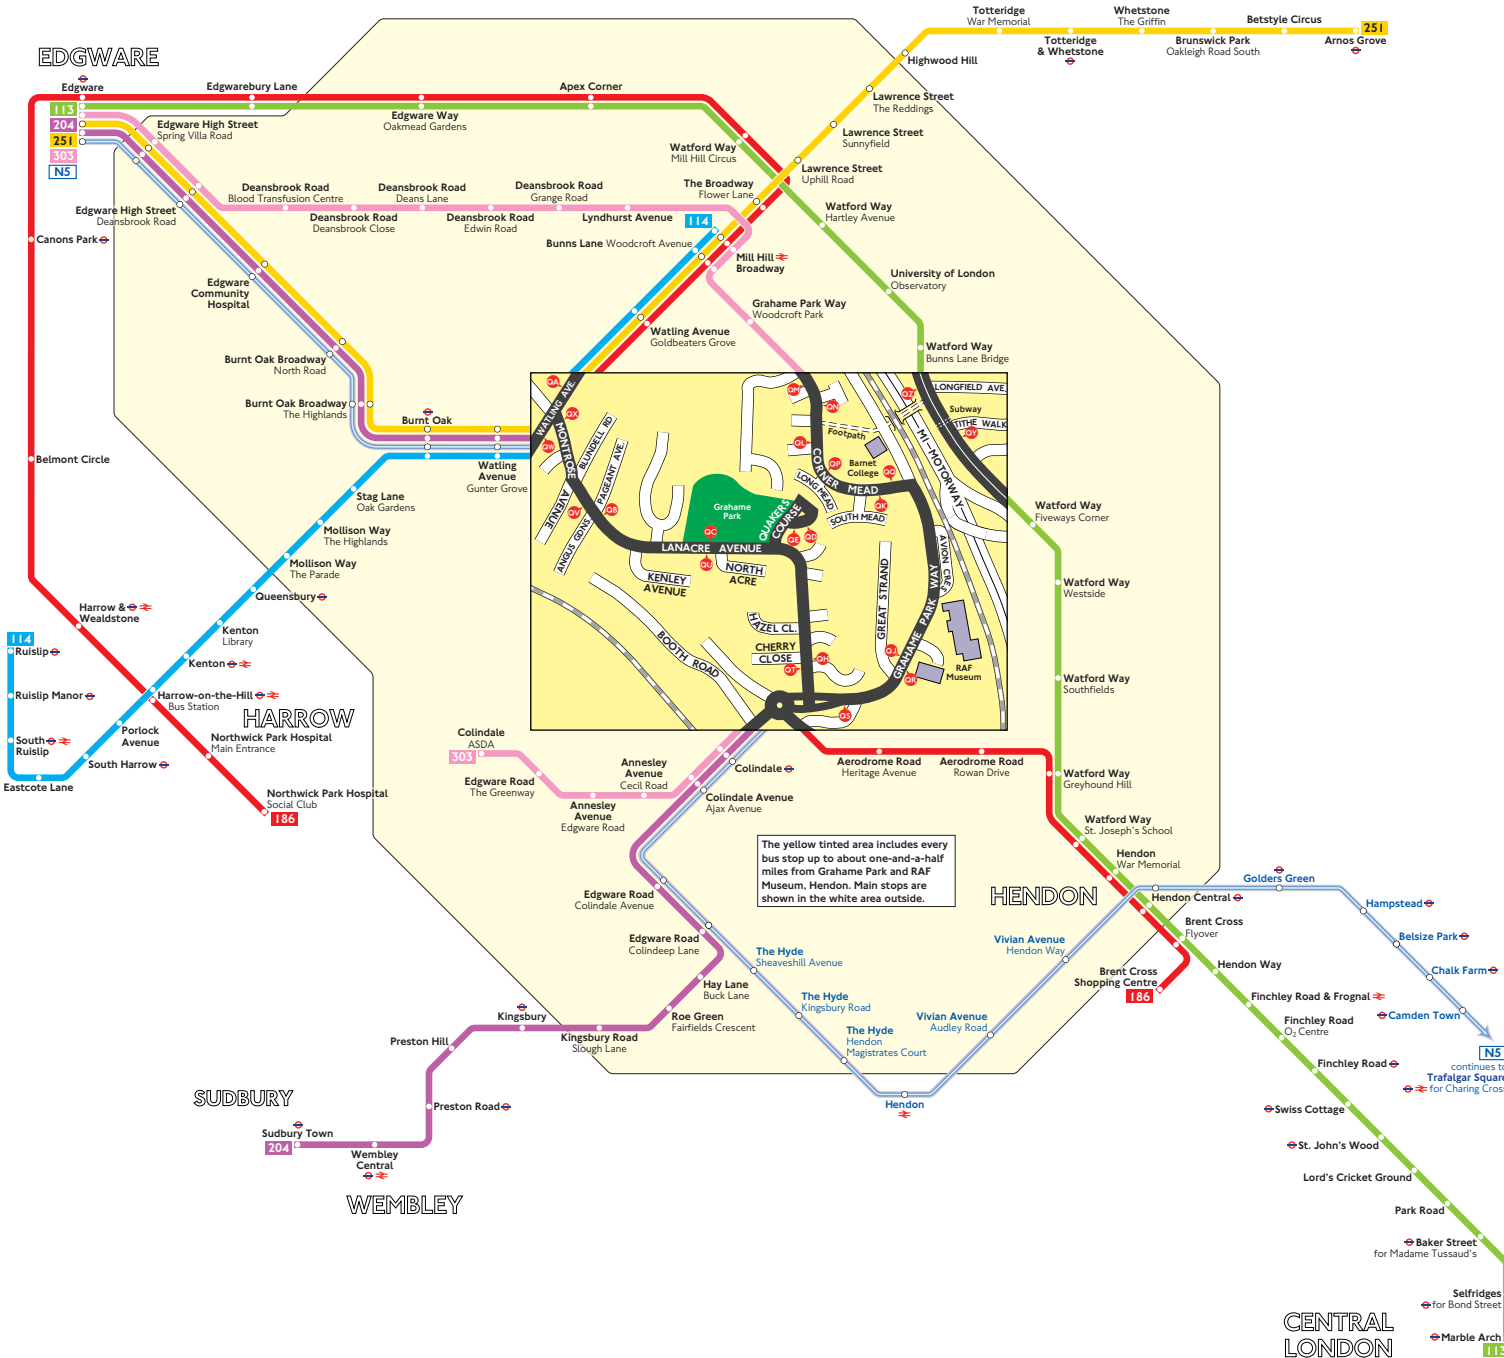

Buses from Grahame Park and RAF Museum, Hendon

Key

- 113 Day buses in black
- N5 Night buses in blue
- Connections with Underground
- Connections with National Rail

Red discs show the bus stop you need for your chosen bus service. The disc appears on the top of the bus stop in the street (see map of town centre in centre of diagram).

Route finder

Day buses

Bus route	Towards	Bus stops
113	Edgware	02
	Marble Arch	0Y
114	Mill Hill Broadway	0A
	Ruislip	0W
186	Brent Cross Shopping Centre	0B 0C 0D 0E 0F 0X
	Northwick Park Hospital	0A 0B 0D 0E 0V
204	Edgware	0B 0T 0U 0V 0W
	Sudbury	0B 0C 0D 0E 0F 0X
251	Arnos Grove	0A
	Edgware	0W
303	Colindale	0B 0C 0D 0E 0F 0G 0H 0I 0J 0K 0L 0M 0N 0O 0P 0Q 0R 0S 0T
	Edgware	0B 0C 0D 0E 0F 0G 0H 0I 0J 0K 0L 0M 0N 0O 0P 0Q 0R 0S 0T

Night buses

Bus route	Towards	Bus stops
N5	Edgware	0B 0T 0U 0V 0W
	Trafalgar Square	0B 0C 0D 0E 0F 0X

CENTRAL LONDON