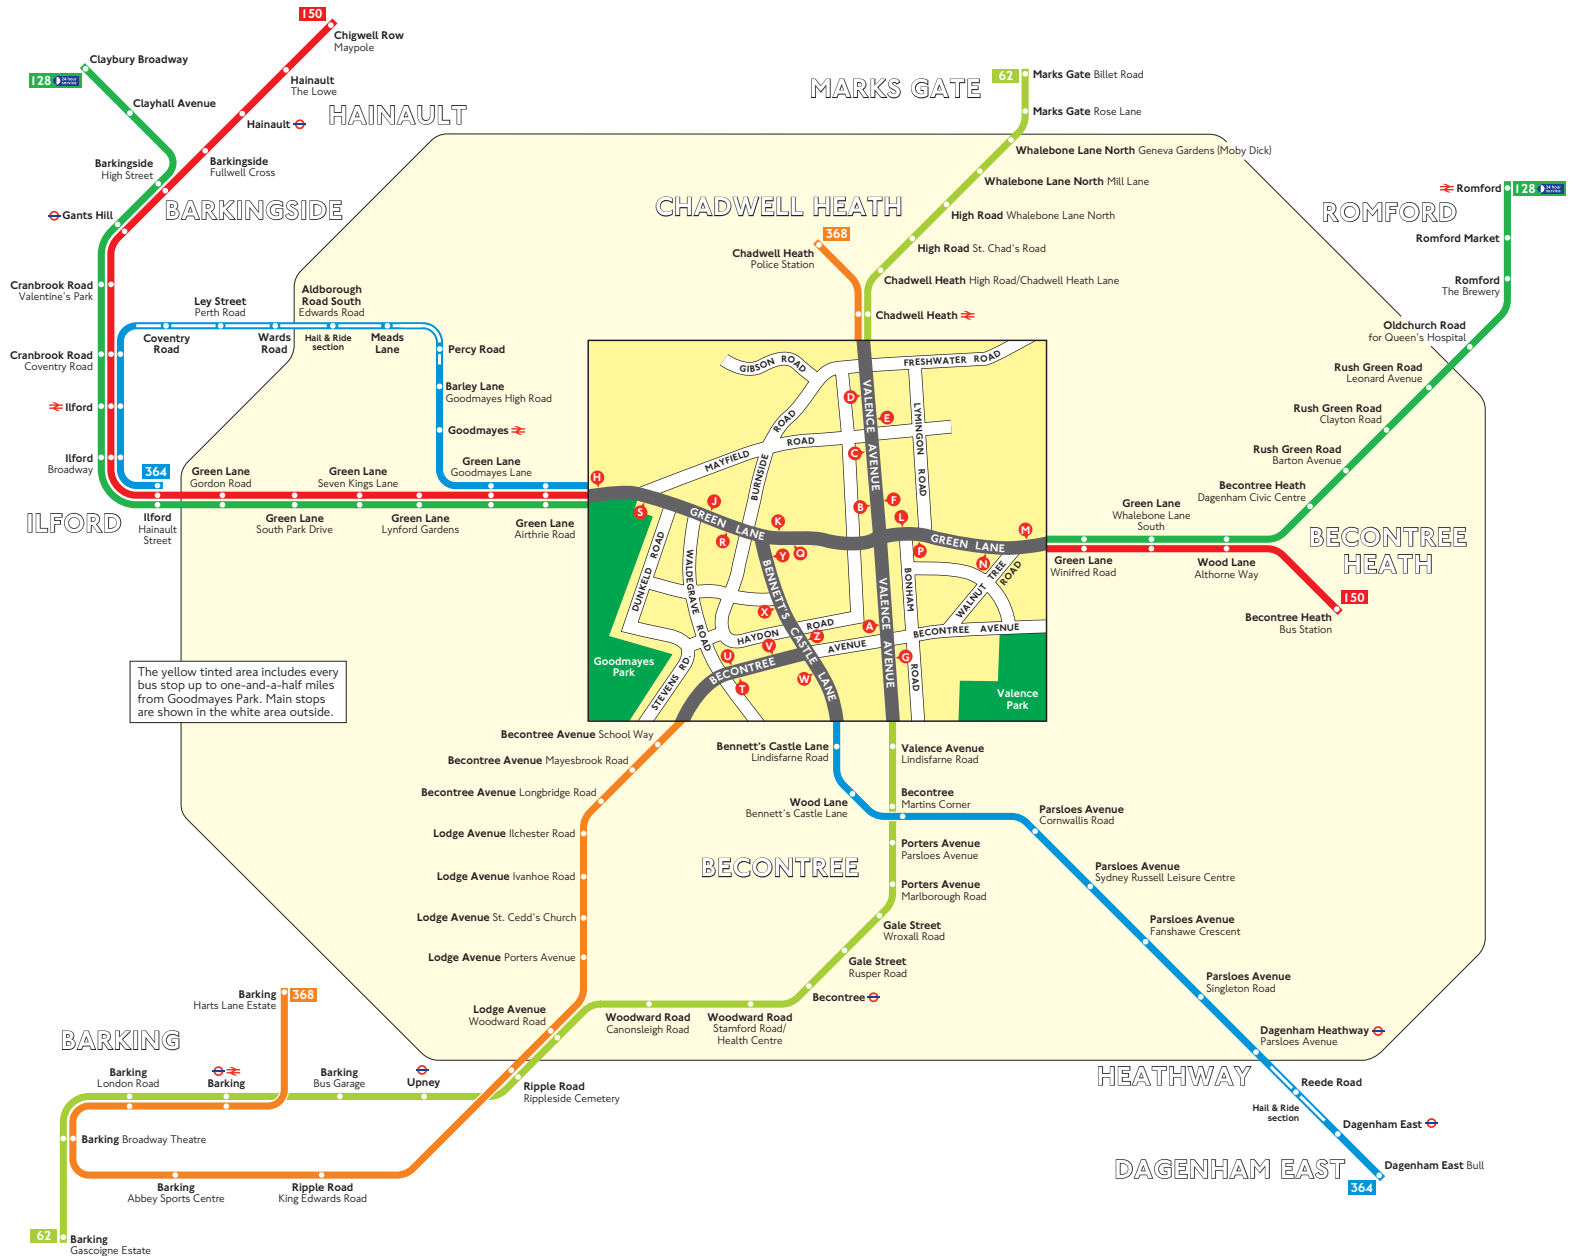

Buses from Goodmayes Park and Valence Avenue

Key

- Connections with Underground
- Connections with National Rail

Red discs show the bus stop you need for your chosen bus service. The disc **A** appears on the top of the bus stop in the street (see map of town centre in centre of diagram).

Route finder

Day buses including 24-hour routes

Bus route	Towards	Bus stops
62	Barking	E F G
	Marks Gate	A B C D
128	Claybury	N P O R S
	Romford	H J K L M
150	Becontree Heath	H J K L M
	Chigwell Row	N P O R S
364	Dagenham East	H J Y Z
	Ilford	R S W X
368	Barking	E F G T Y Z
	Chadwell Heath	B C D K U V X