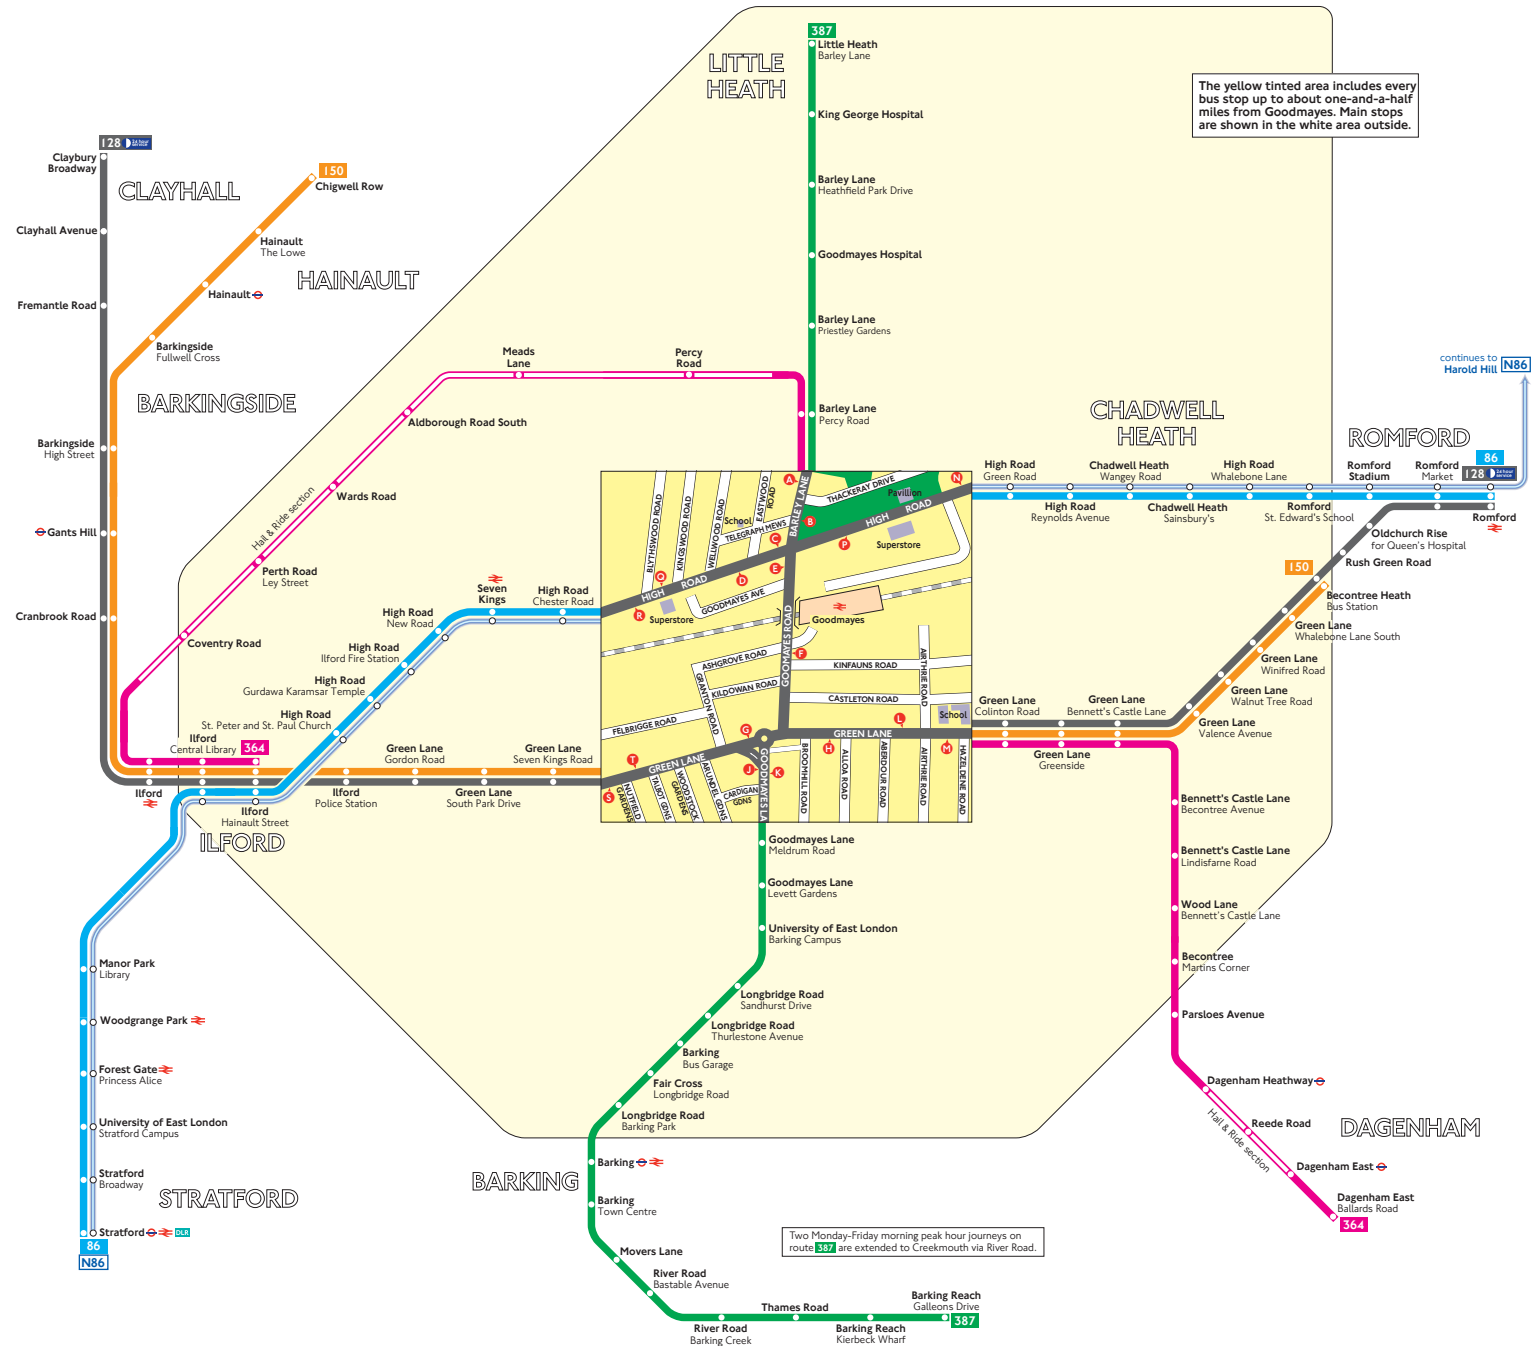

Buses from Goodmayes

Route finder

Day buses including 24-hour routes

Bus route	Towards	Bus stops
86	Romford	C N O
	Stratford	D P R
128 24 hour service	Claybury Broadway	H M S
	Romford	G L T
150	Becontree Heath	G L T
	Chigwell Row	H M S
364	Dagenham	B F L
	Ilford	A E H M
387	Barking Reach	B F K
	Creekmouth ▼	B F K
	Little Heath	A E J

Night buses

Bus route	Towards	Bus stops
N86	Harold Hill	C N O
	Stratford	D P R

▼ Special journeys only (Note)

Two Monday-Friday morning peak hour journeys on route 387 are extended to Creekmouth via River Road.