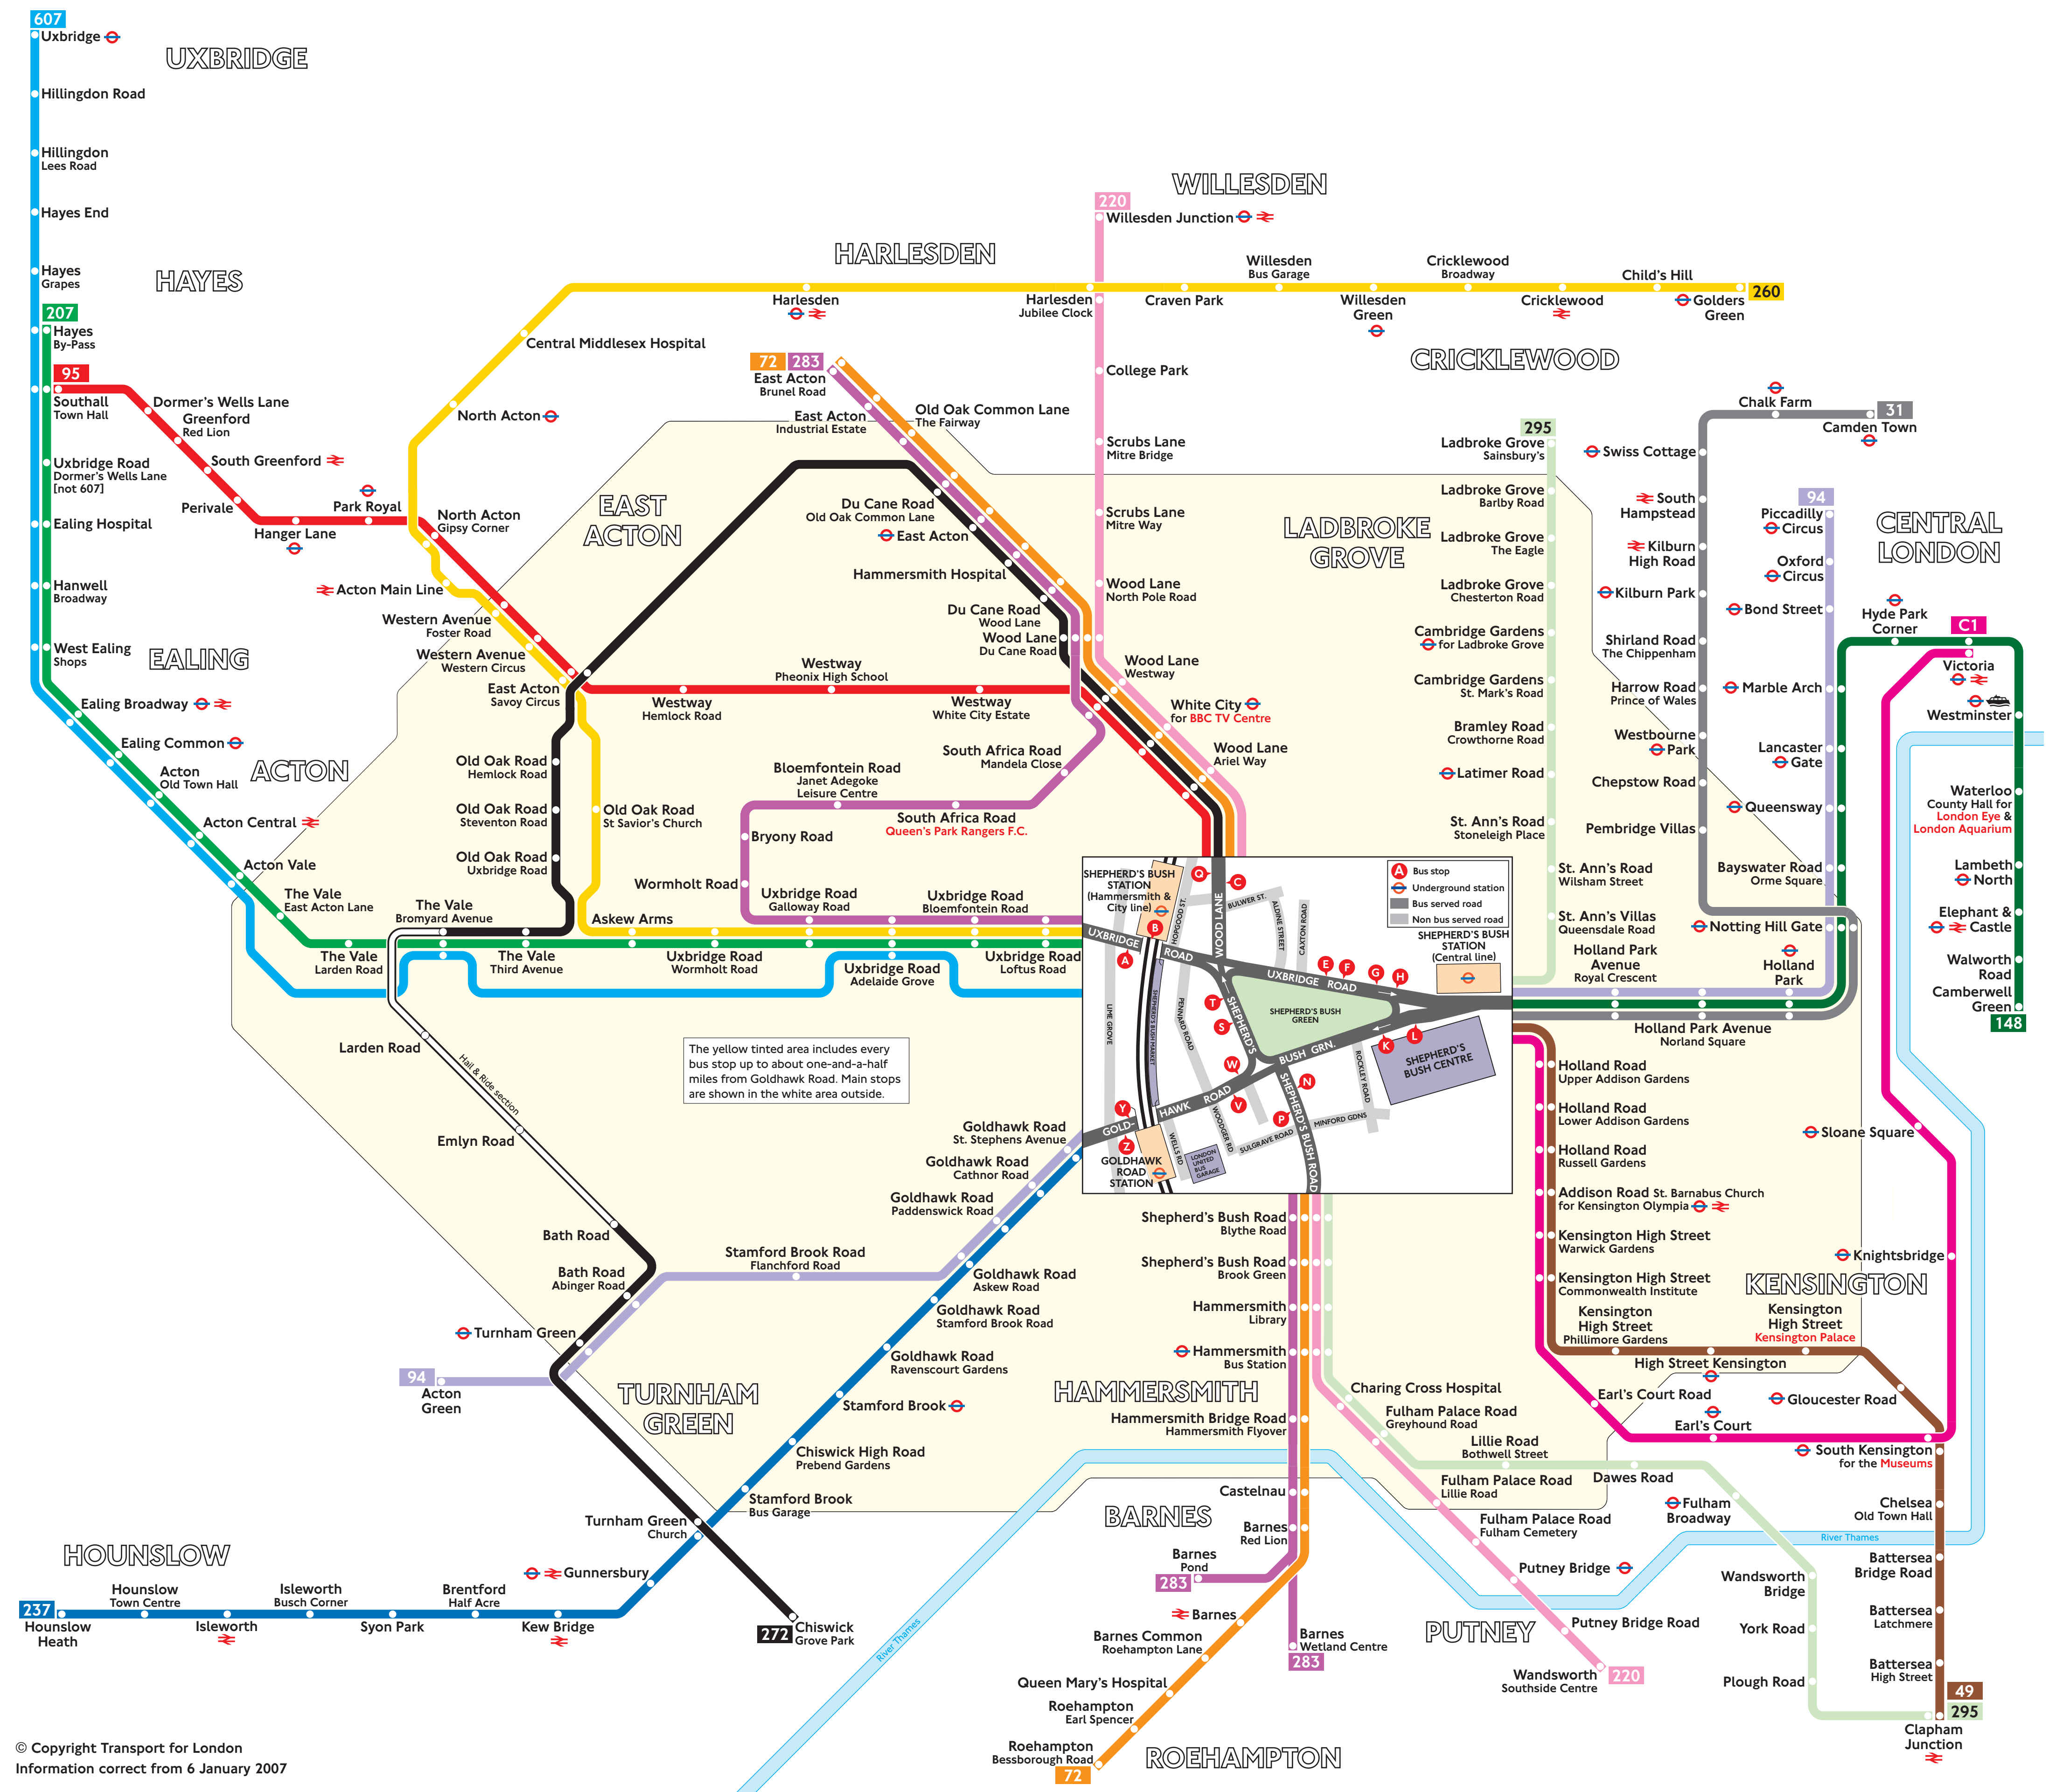

Buses from Goldhawk Road

© Copyright Transport for London
Information correct from 6 January 2007

Key

- 49 Daytime routes in black
- N207 Night buses in blue
- Connections with London Underground
- Connections with National Rail
- Red names indicate place of interest
- Connections with Boat services
- Monday to Saturdays except evenings

Red discs show the bus stop you need for your chosen bus service. The disc appears on the top of the bus stop in the street (see map of town centre in centre of diagram).

Route finder

Bus service	Towards	Bus stops
31	Camden Town	G
49	Clapham Junction via Kensington	H
72	East Acton	P O S
94	Roehampton Bessborough Road	C E K N
95	Acton Green	L V Z
148	Piccadilly Circus	G S W Y
207	Southall	K O S
220	Camden Town	G
237	Hayes By-Pass	A L T
260	Wandsworth	C E K N
272	Willesden Junction	P O S
283	Hounslow Heath	L V Z
295	Golders Green	A K T
607	Chiswick	K O S
C1	Barnes Pond (Early mornings and evenings)	B E K N
	Barnes Wetland Centre (Daytimes)	B E K N
	East Acton	A P T
	Clapham Junction via Hammersmith	C N
	Ladbroke Grove	H P S
	Uxbridge Express Service	A L T
	Victoria	H

Destination	Bus service	Bus stops
Du Cane Road	72	P O S
	272	K O S
	283	A P T
Ealing Broadway	207, 607+, N207	A L T
Ealing Common		
Ealing Hospital	207, 607+, N207	A L T
Earl's Court	C1	H
Earl's Court Road	C1	H
East Acton	72	P O S
	272	K O S
	283	A P T
East Acton Brunel Road and Industrial Estate	72	P O S
	283	A P T
East Acton Savoy Circus	95, 272	K O S
	260	A K T
Elephant & Castle	148	G S
Emlyn Road	272	K O S

Destination	Bus service	Bus stops
The Vale Bromyard Avenue	207, 607+, N207	A L T
	272	K O S
The Vale East Acton Lane, Larden Road and Third Avenue	207, N207	A L T
Tottenham Court Road	N207	B G
Turnham Green	94	L V Z
	272	K O S
	237	L V Z
	272	K O S