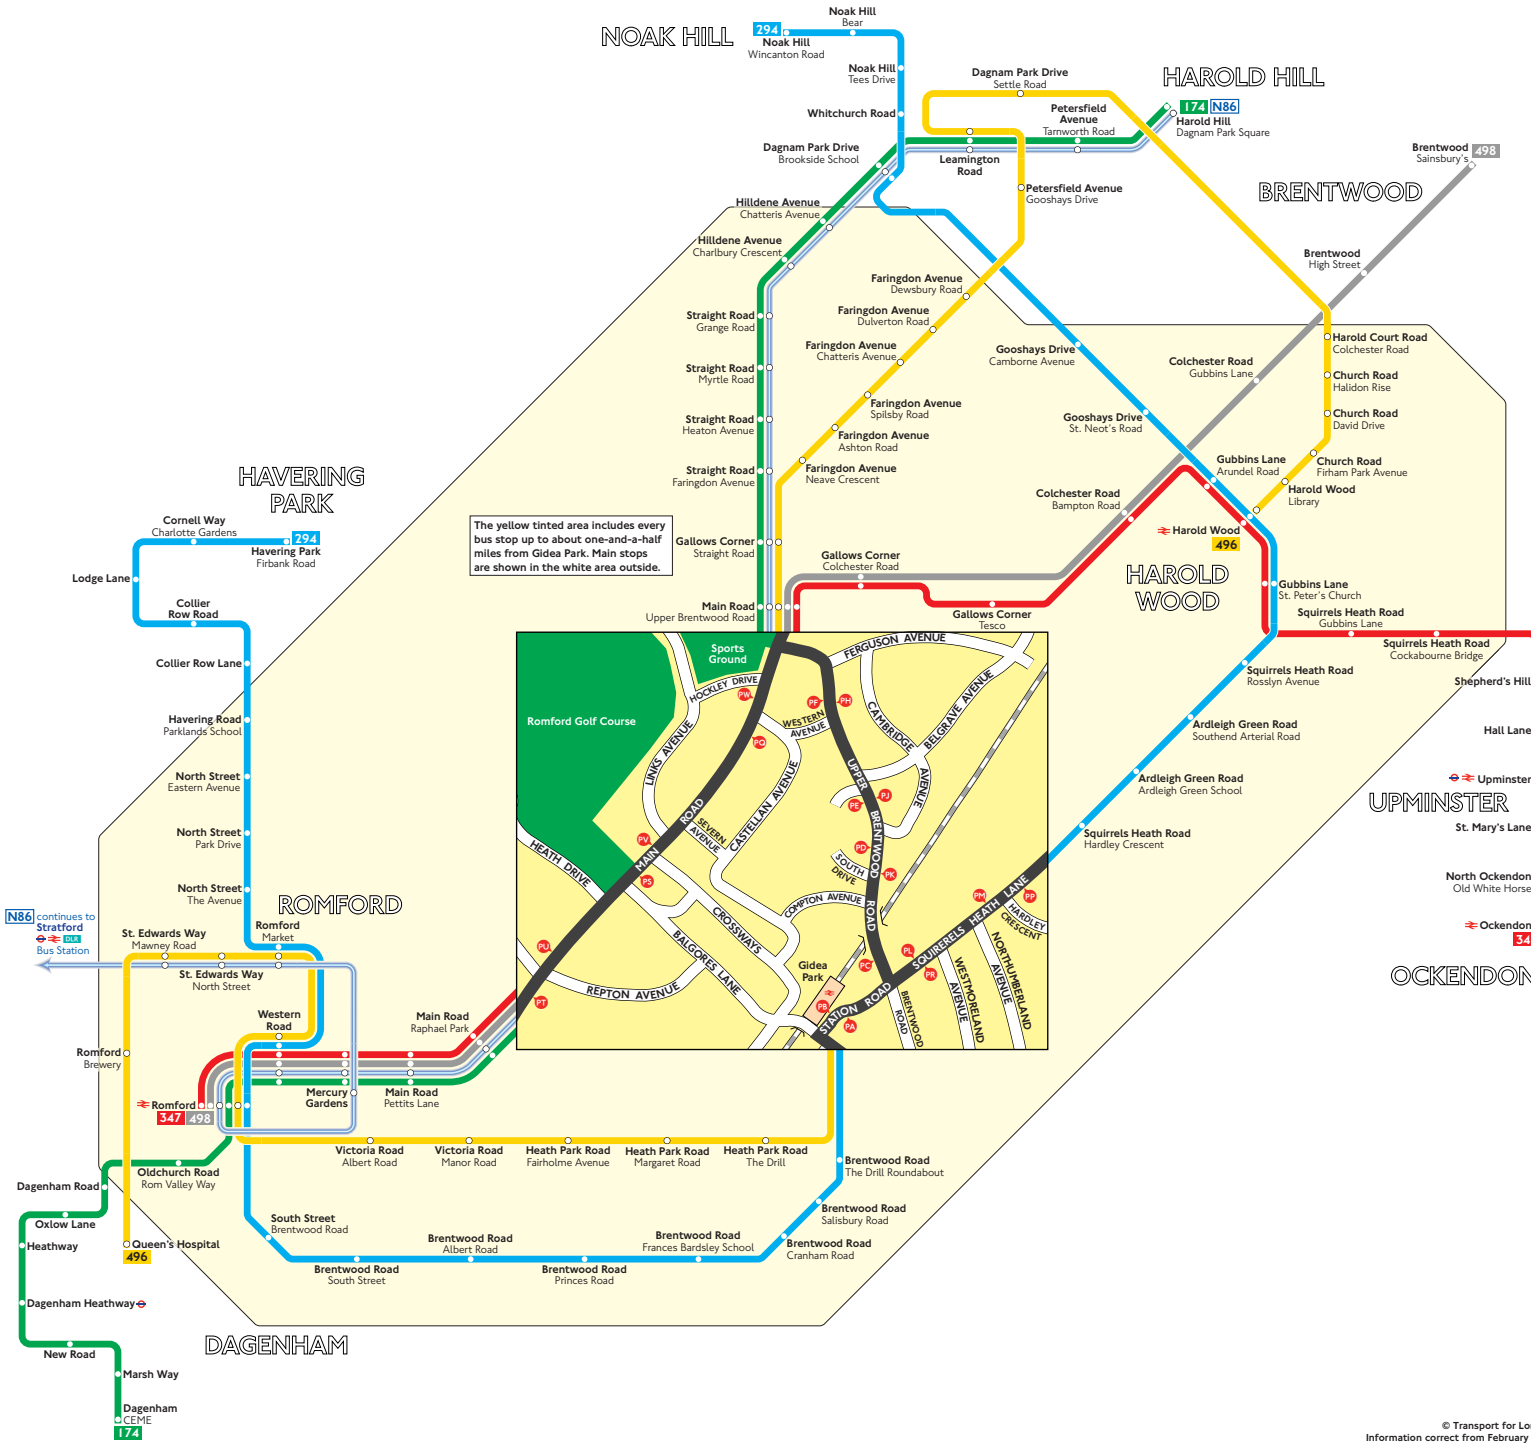

Buses from Gidea Park

Key

- Connections with Underground
- Connections with National Rail
- Connections with Docklands Light Railway
- ★ Mondays to Saturdays only

A Red discs show the bus stop you need for your chosen bus service. The disc appears on the top of the bus stop in the street (see map of town centre in centre of diagram).

Route finder

Day buses

Bus routes	Towards	Bus stops
174	Dagenham	
	Harold Hill	
294	Havering Park	
	Noak Hill	
347	Ockendon ★	
	Romford ★	
496	Harold Wood	
	Queen's Hospital	
498	Brentwood	
	Romford	

Night buses

Bus route	Towards	Bus stops
N86	Harold Hill	
	Stratford	