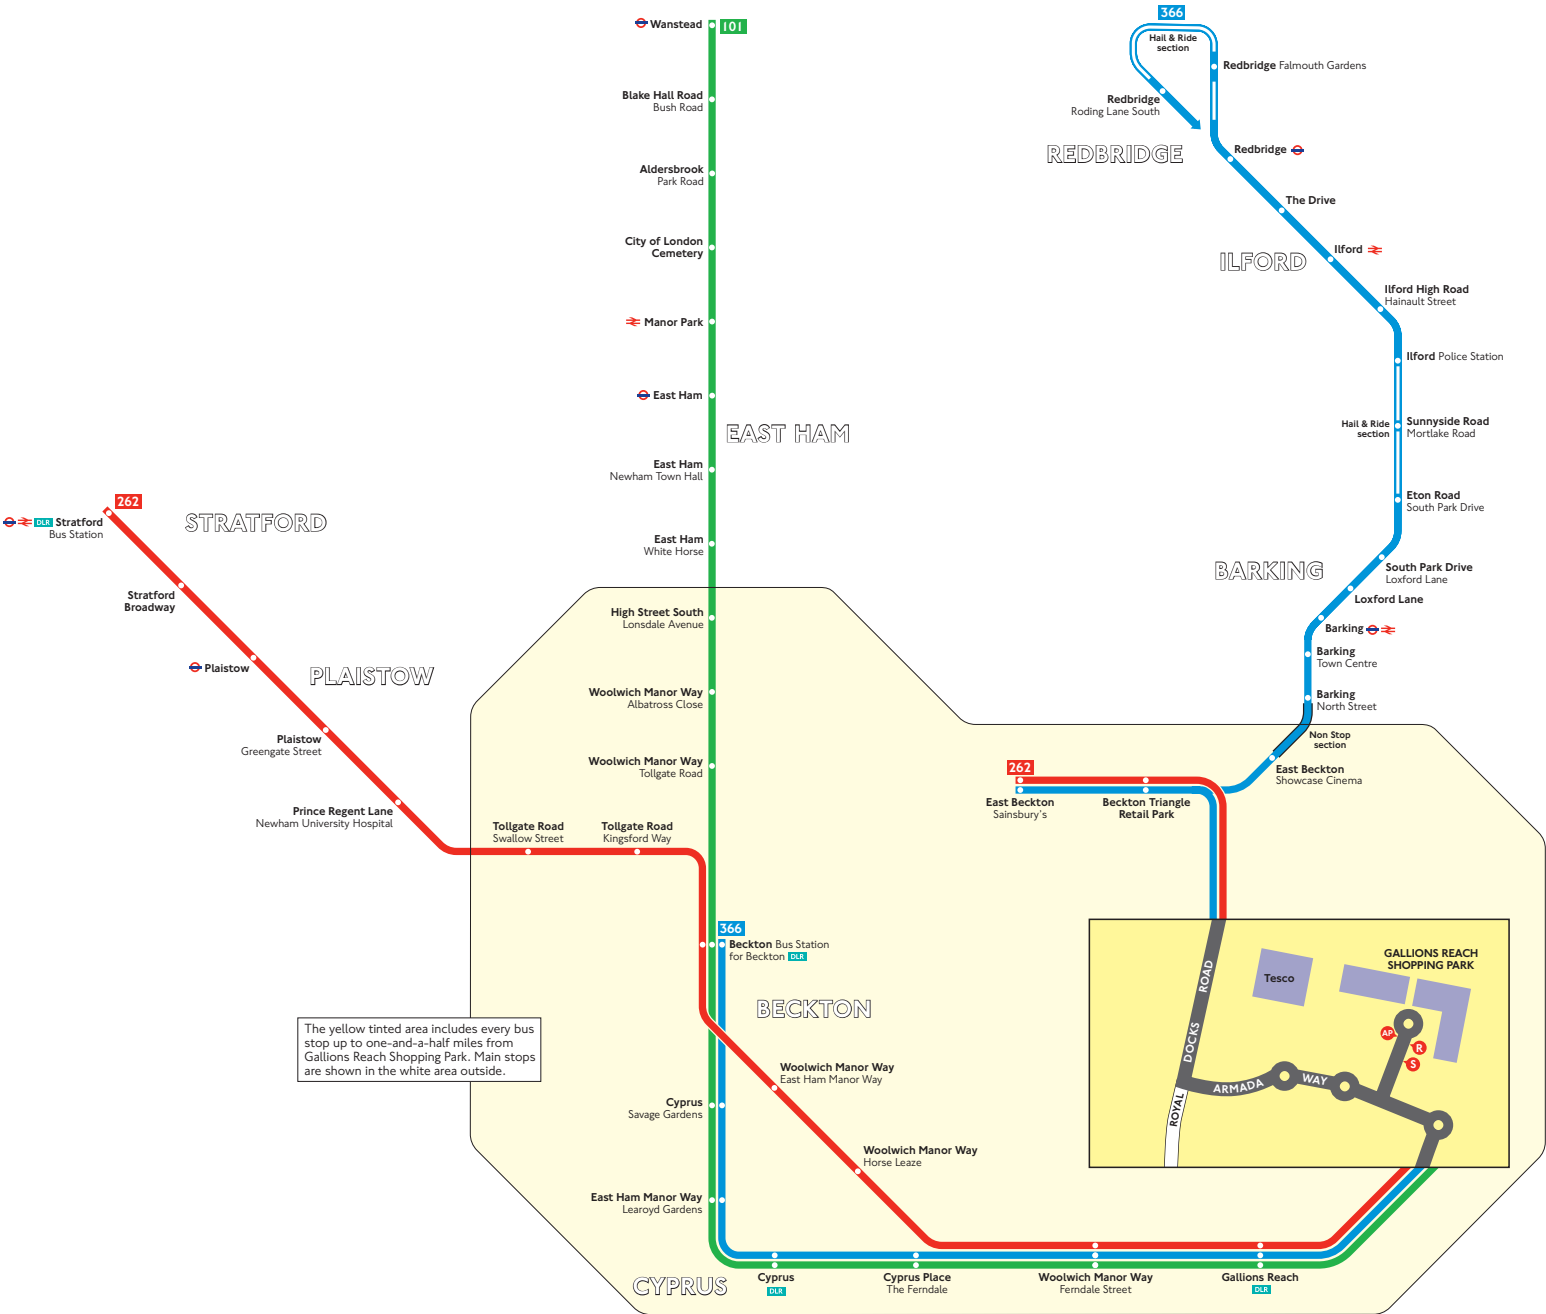

Buses from Gallions Reach

Key

- Connections with Underground
- Connections with National Rail
- Connections with Docklands Light Railway

A Red discs show the bus stop you need for your chosen bus service. The disc **A** appears on the top of the bus stop in the street (see map of town centre in centre of diagram).

Route finder

Day buses

Bus route	Towards	Bus stops
101	Wanstead	R
262	East Beckton	S
	Stratford	R
366	Beckton	R
	Redbridge	S

Night buses

Bus route	Towards	Bus stops
N551	Trafalgar Square	R