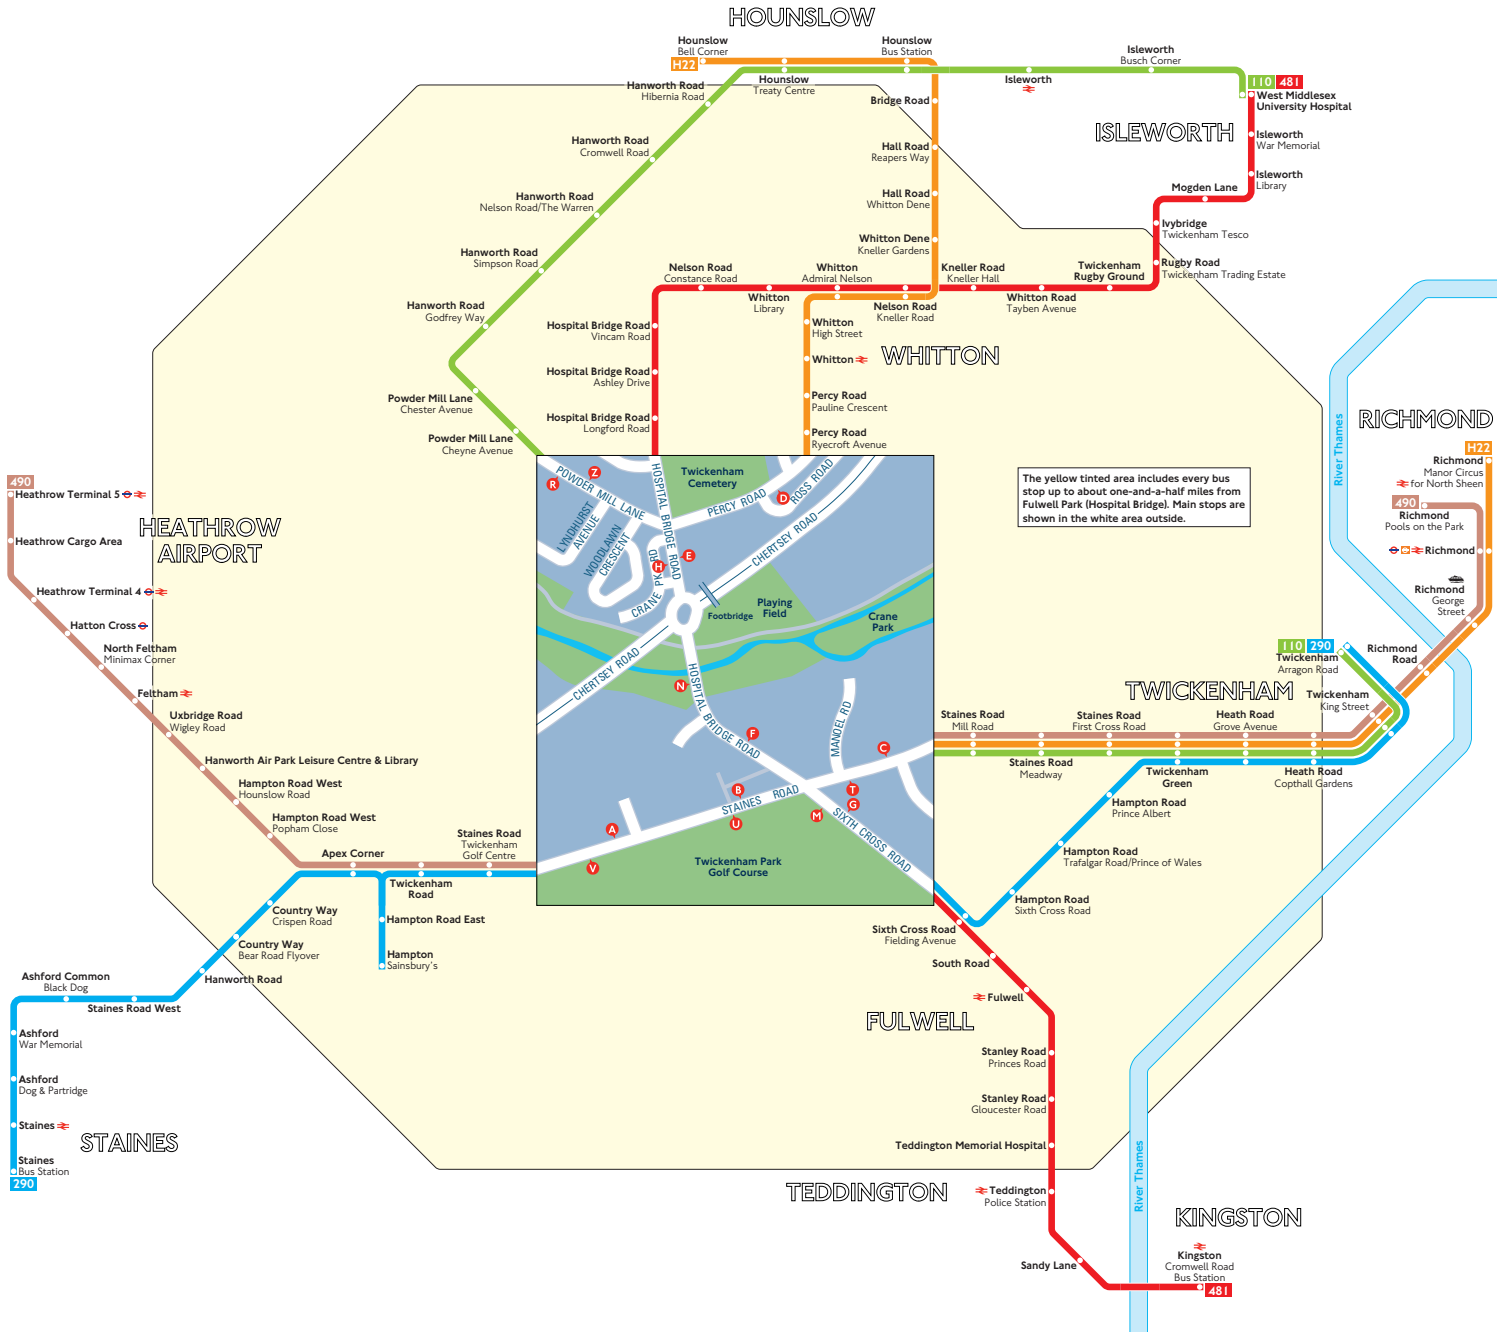

Buses from Fulwell Park (Hospital Bridge)

Key

- Connections with London Underground
- Connections with London Overground
- Connections with National Rail
- Connections with river boats
- Mondays to Saturdays except evenings

Red discs show the bus stop you need for your chosen bus service. The disc appears on the top of the bus stop in the street (see map of town centre in centre of diagram).

Route finder

Day buses

| Bus route | Towards | Bus stops |
|------------|------------------------------------|----------------|
| 110 | Twickenham | C E F Z |
| | West Middlesex University Hospital | H N R T |
| 290 | Staines | M U V |
| | Twickenham | A B G |
| 481 | Kingston | E F G |
| | West Middlesex University Hospital | H M N |
| 490 | Heathrow Terminal 5 | T U V |
| | Richmond | A B C |
| H22 | Hounslow | H N T |
| | Richmond | C D E F |