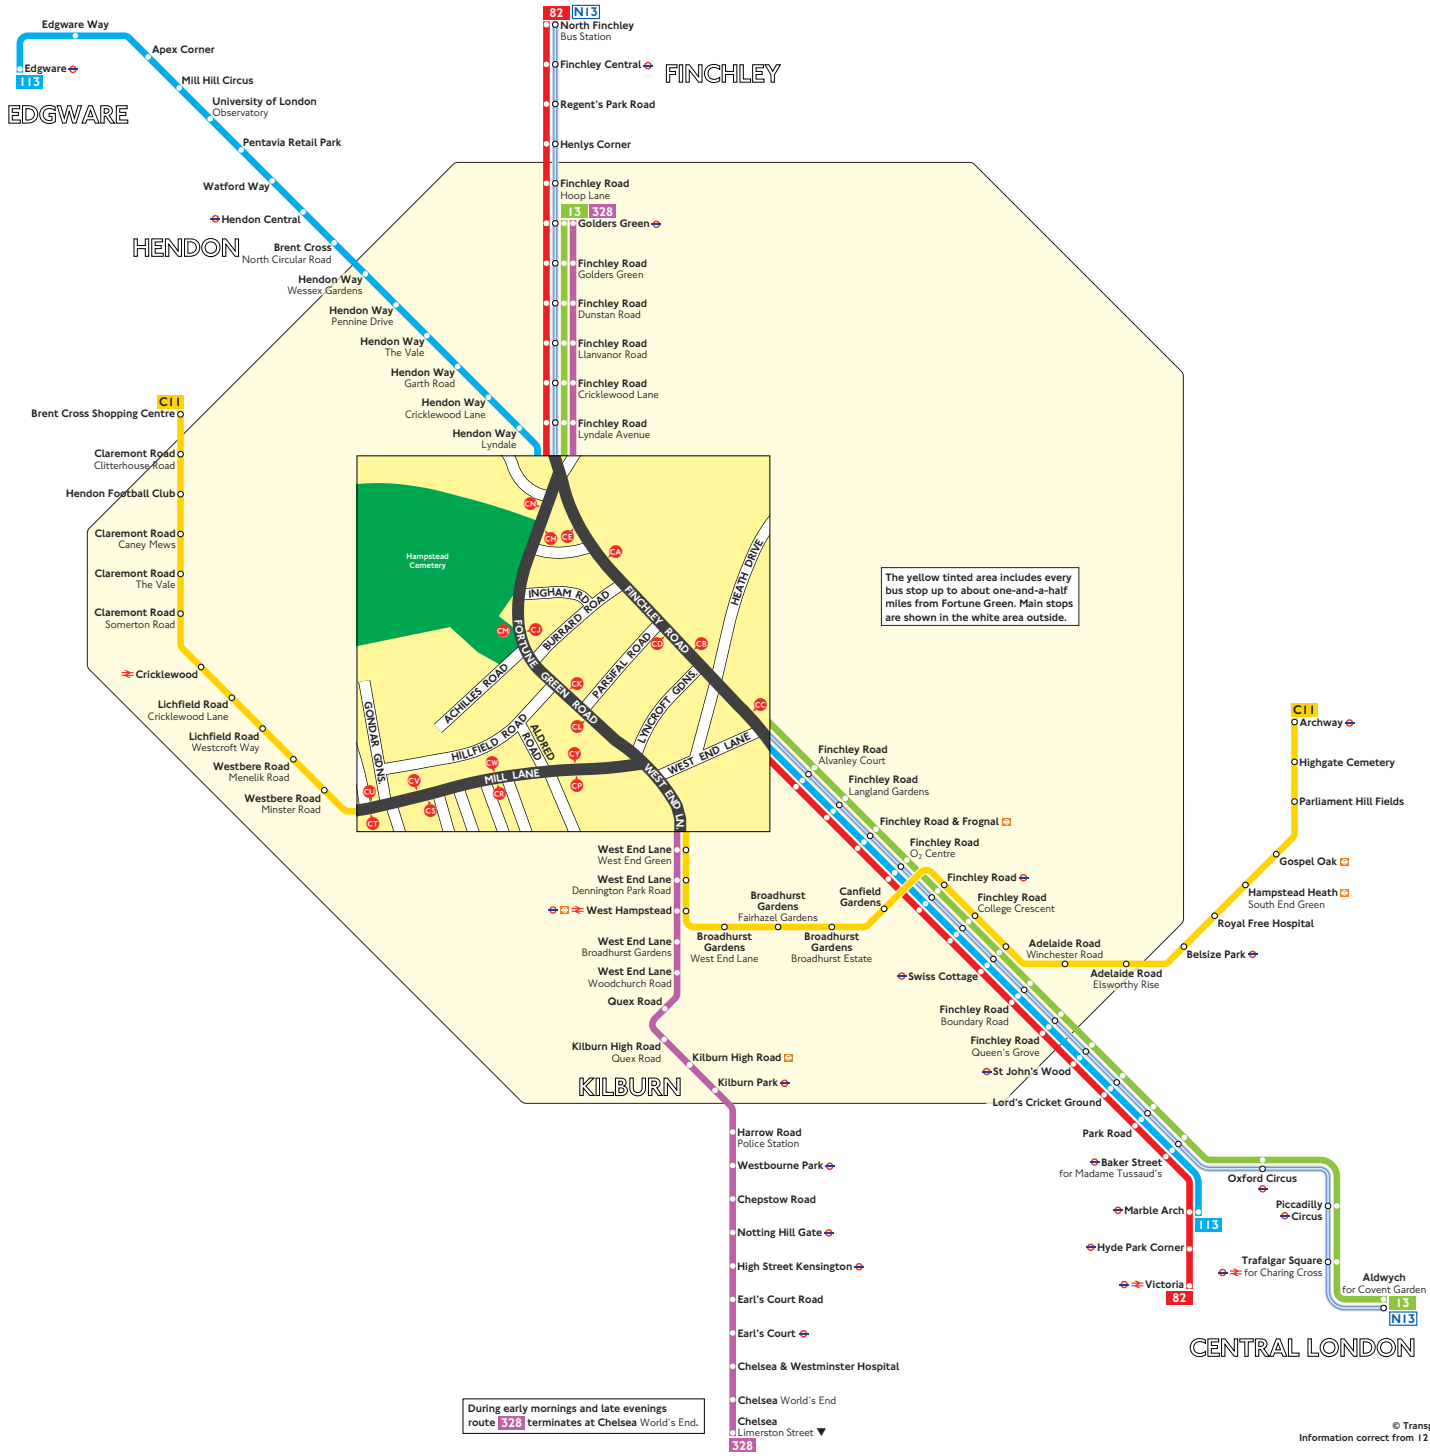

Buses from Fortune Green

Key

- I3 Day buses in black
- N13 Night buses in blue
- Connections with London Underground
- Connections with London Overground
- Connections with National Rail
- Not served early mornings or late evenings

Red discs show the bus stop you need for your chosen bus service. The disc **A** appears on the top of the bus stop in the street (see map of town centre in centre of diagram).

Route finder

Day buses

Bus route	Towards	Bus stops
I3	Aldwych	CA CB CC
	Golders Green	CD CE
82	North Finchley	CD CE
	Victoria	CA CB CC
I13	Edgware	CD CE
	Marble Arch	CA CB CC
328	Chelsea	CH CJ CK
	Golders Green	CL CM CN
C11	Archway	CU CV CW CY
	Brent Cross Shopping Centre	CP CR CS CT

Night buses

Bus route	Towards	Bus stops
N13	Aldwych	CA CB CC
	North Finchley	CD CE