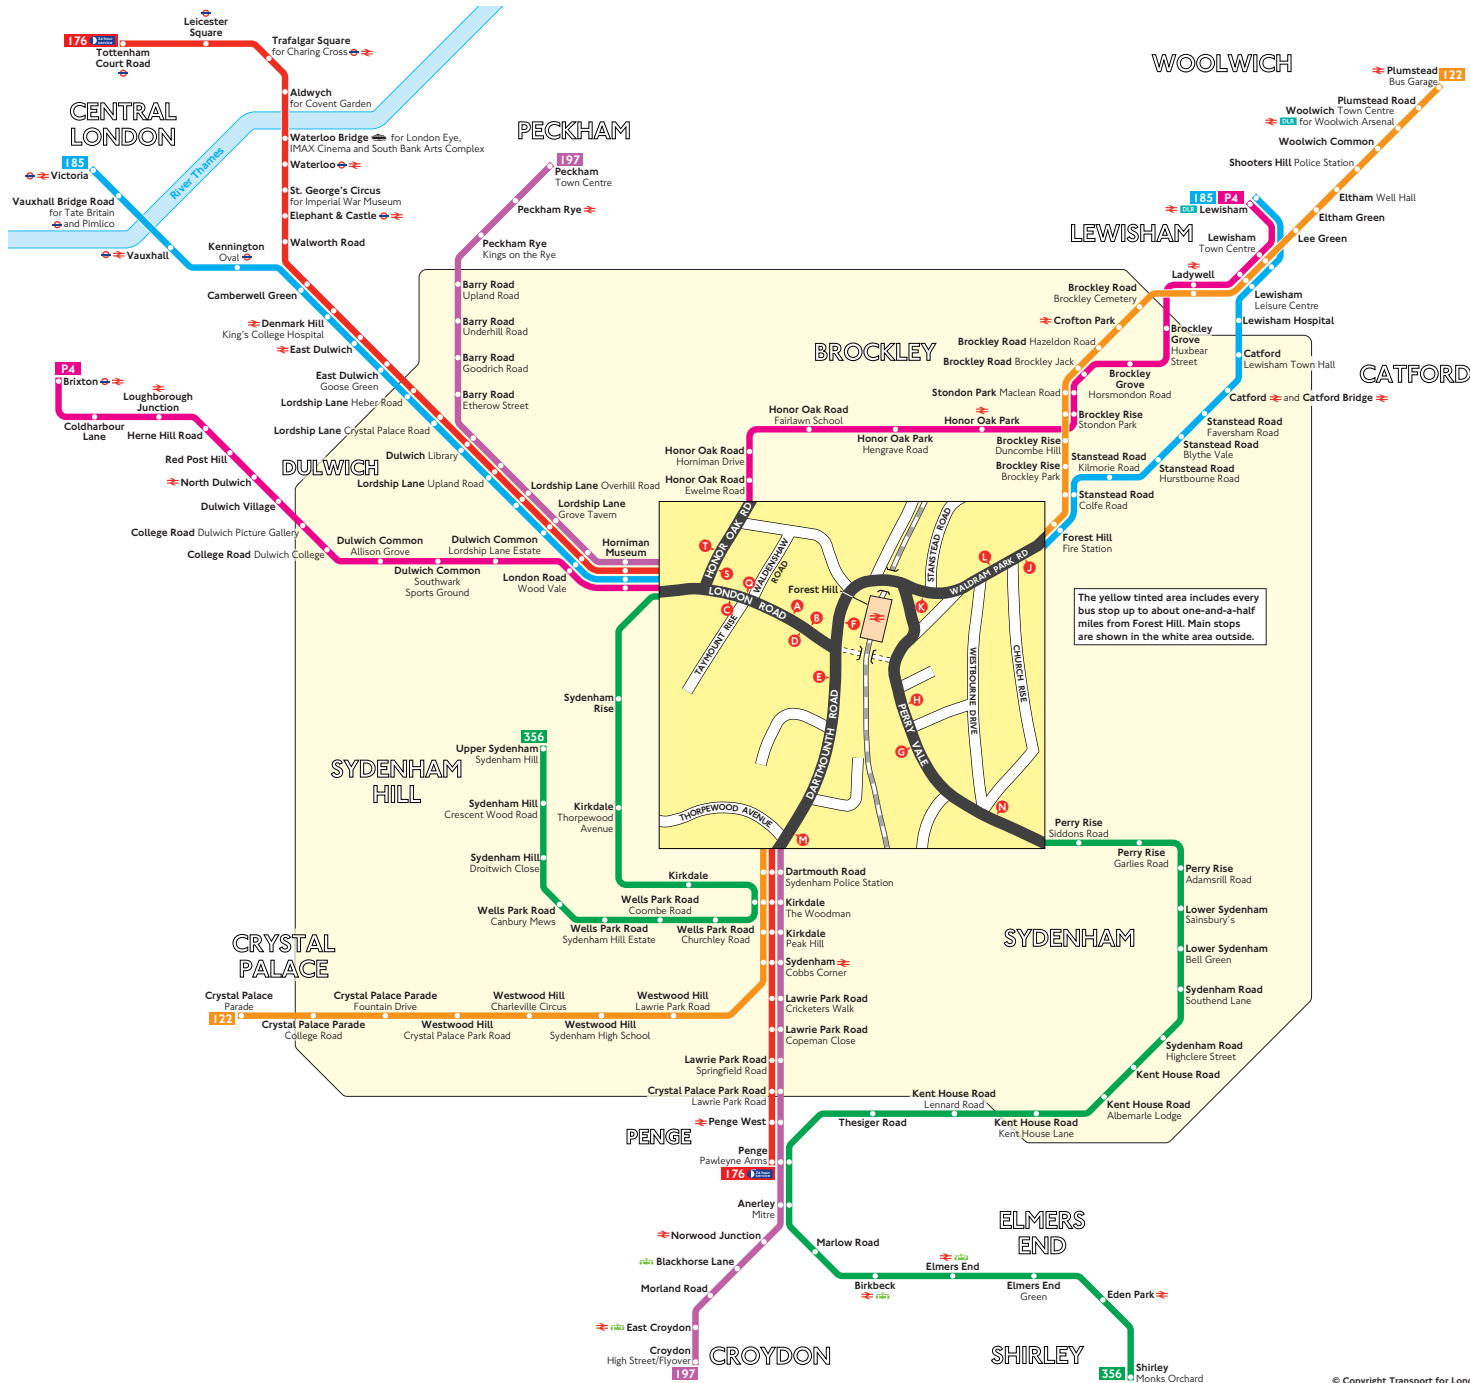

Buses from Forest Hill

Key

- Connections with Underground
- Connections with National Rail
- Connections with Docklands Light Railway
- Connections with river boats
- Connections with Tramlink

Red discs show the bus stop you need for your chosen bus service. The disc appears on the top of the bus stop in the street (see map of town centre in centre of diagram).

Route finder

Day buses including 24-hour routes

Bus route	Towards	Bus stops
122	Crystal Palace	J K M P
	Plumstead	E L
176	Penge	A M C
	Tottenham Court Road	C D
185	Lewisham	B L C
	Victoria	C D F J K
197	Croydon	A M C
	Peckham	C D
356	Shirley	B H N C
	Upper Sydenham	C D G
P4	Brixton	S
	Lewisham	T