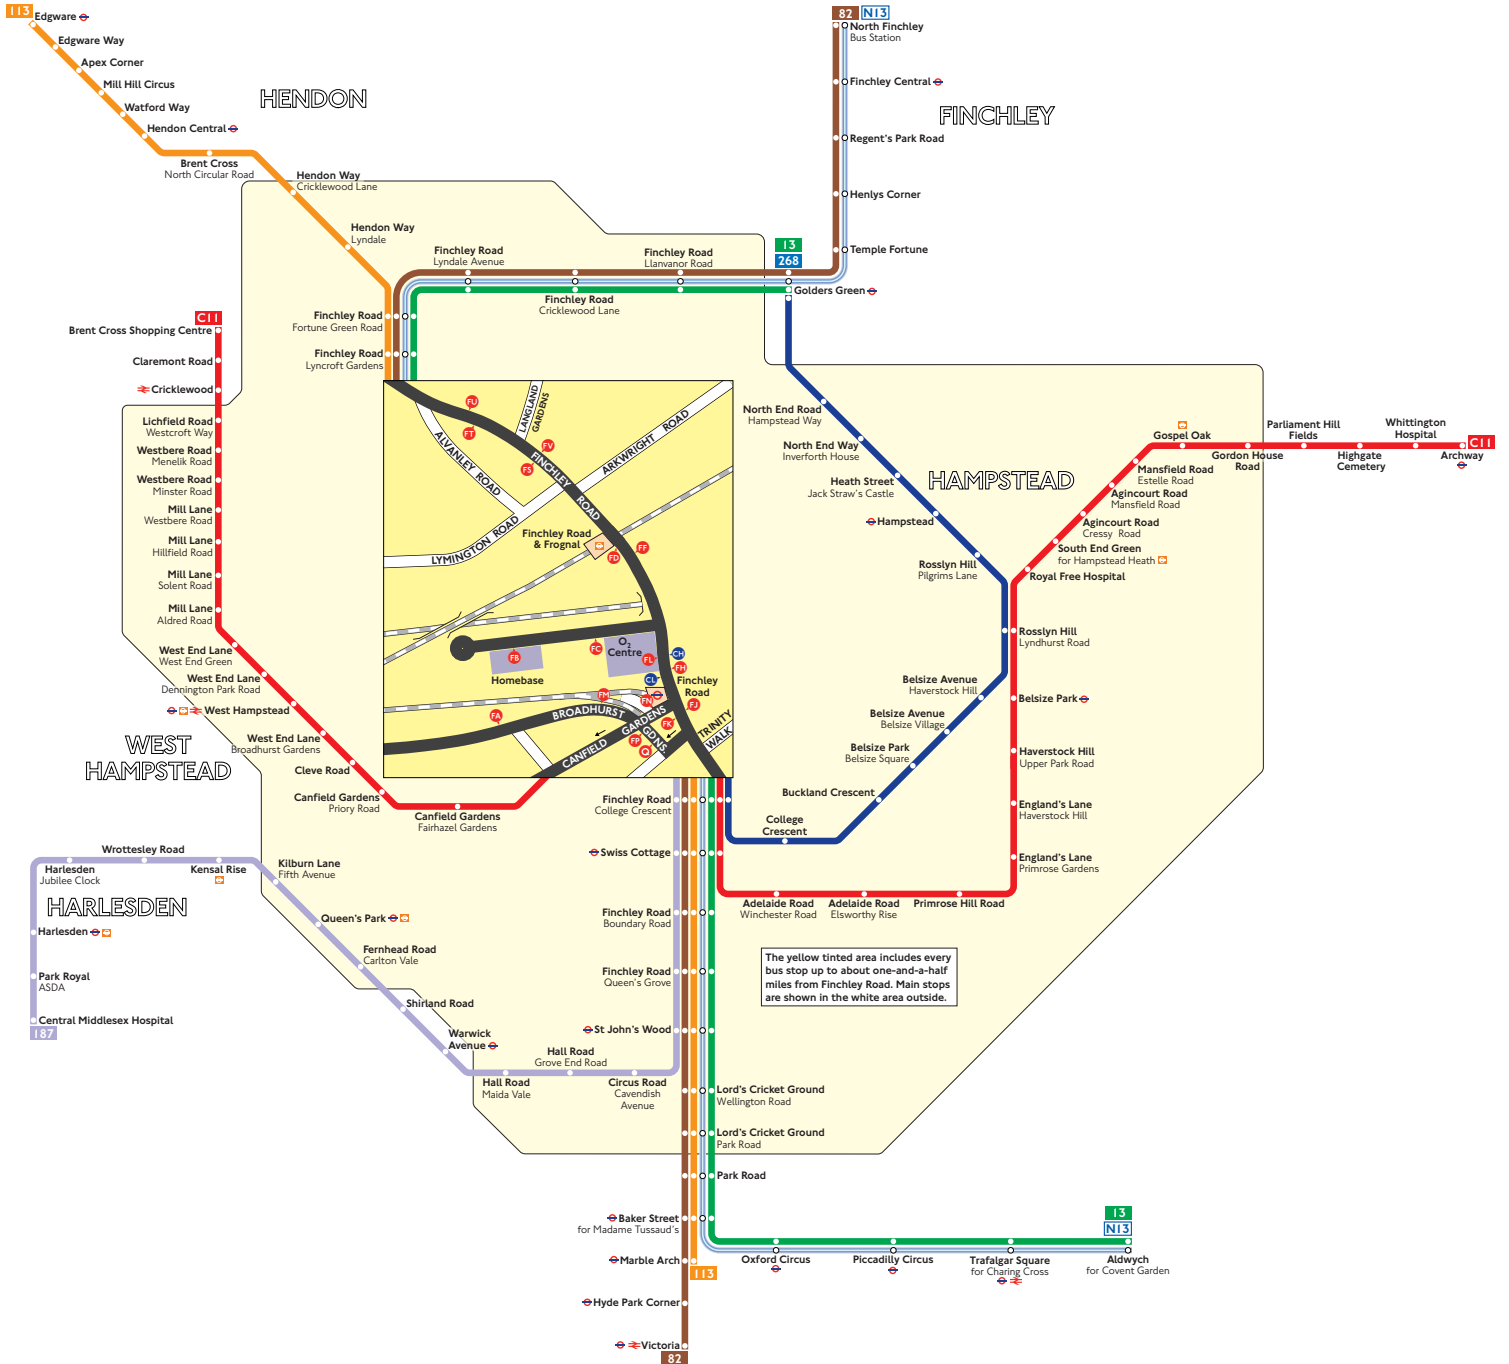

# Buses from Finchley Road

## Key

- 13 Day buses in black
- N13 Night buses in blue
- Connections with London Underground
- Connections with London Overground
- Connections with National Rail

Red discs show the bus stop you need for your chosen bus service. The disc appears on the top of the bus stop in the street (see map of town centre in centre of diagram).

## Route finder

### Coaches

| Towards                   | Coach stops |
|---------------------------|-------------|
| Coaches northbound        | CL          |
| Coaches to central London | CH          |