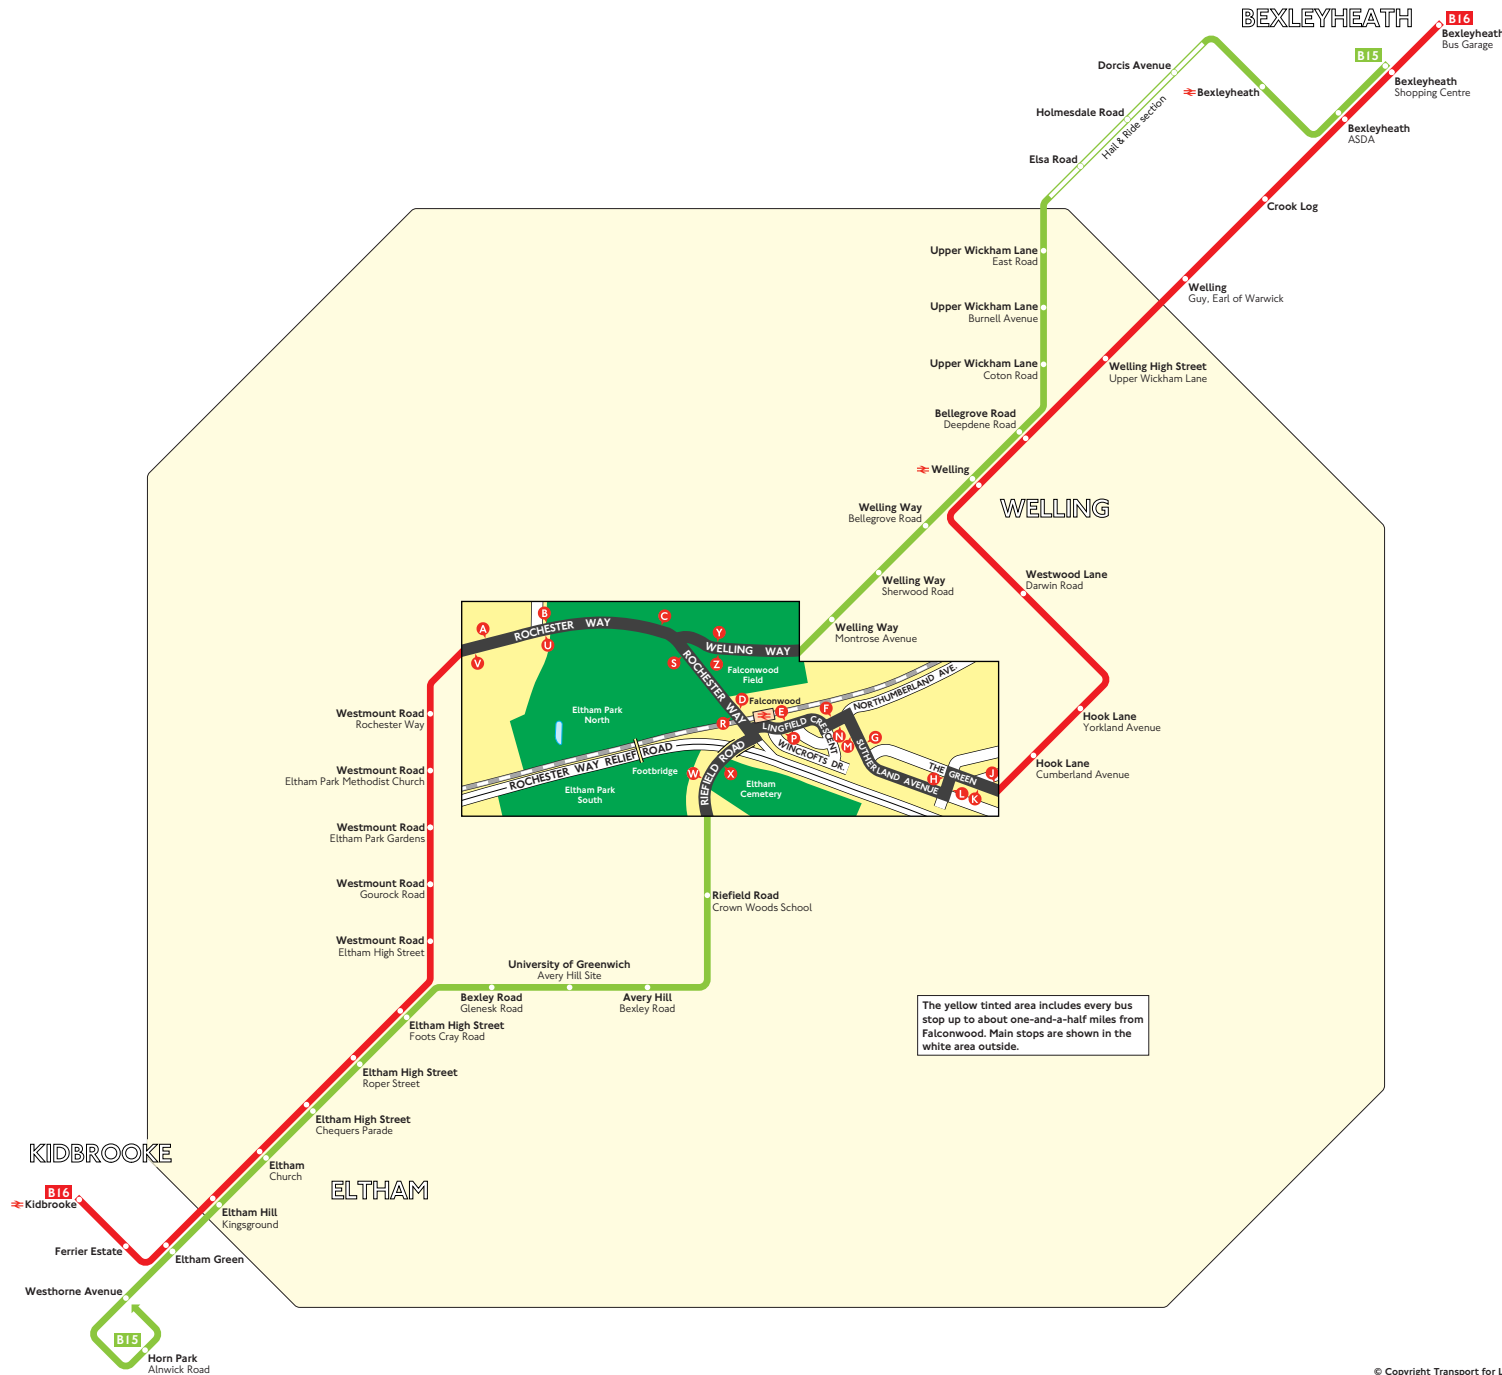

Buses from Falconwood

Key

Connections with National Rail

Red discs show the bus stop you need for your chosen bus service. The disc **A** appears on the top of the bus stop in the street (see map of town centre in centre of diagram).

Route finder

Day buses

Bus route	Towards	Bus stops
B15	Bexleyheath	R W Y
	Horn Park	D X Z
B16	Bexleyheath	A B C D E
		F G H J
	Kidbrooke	K L M N P
		R S U V