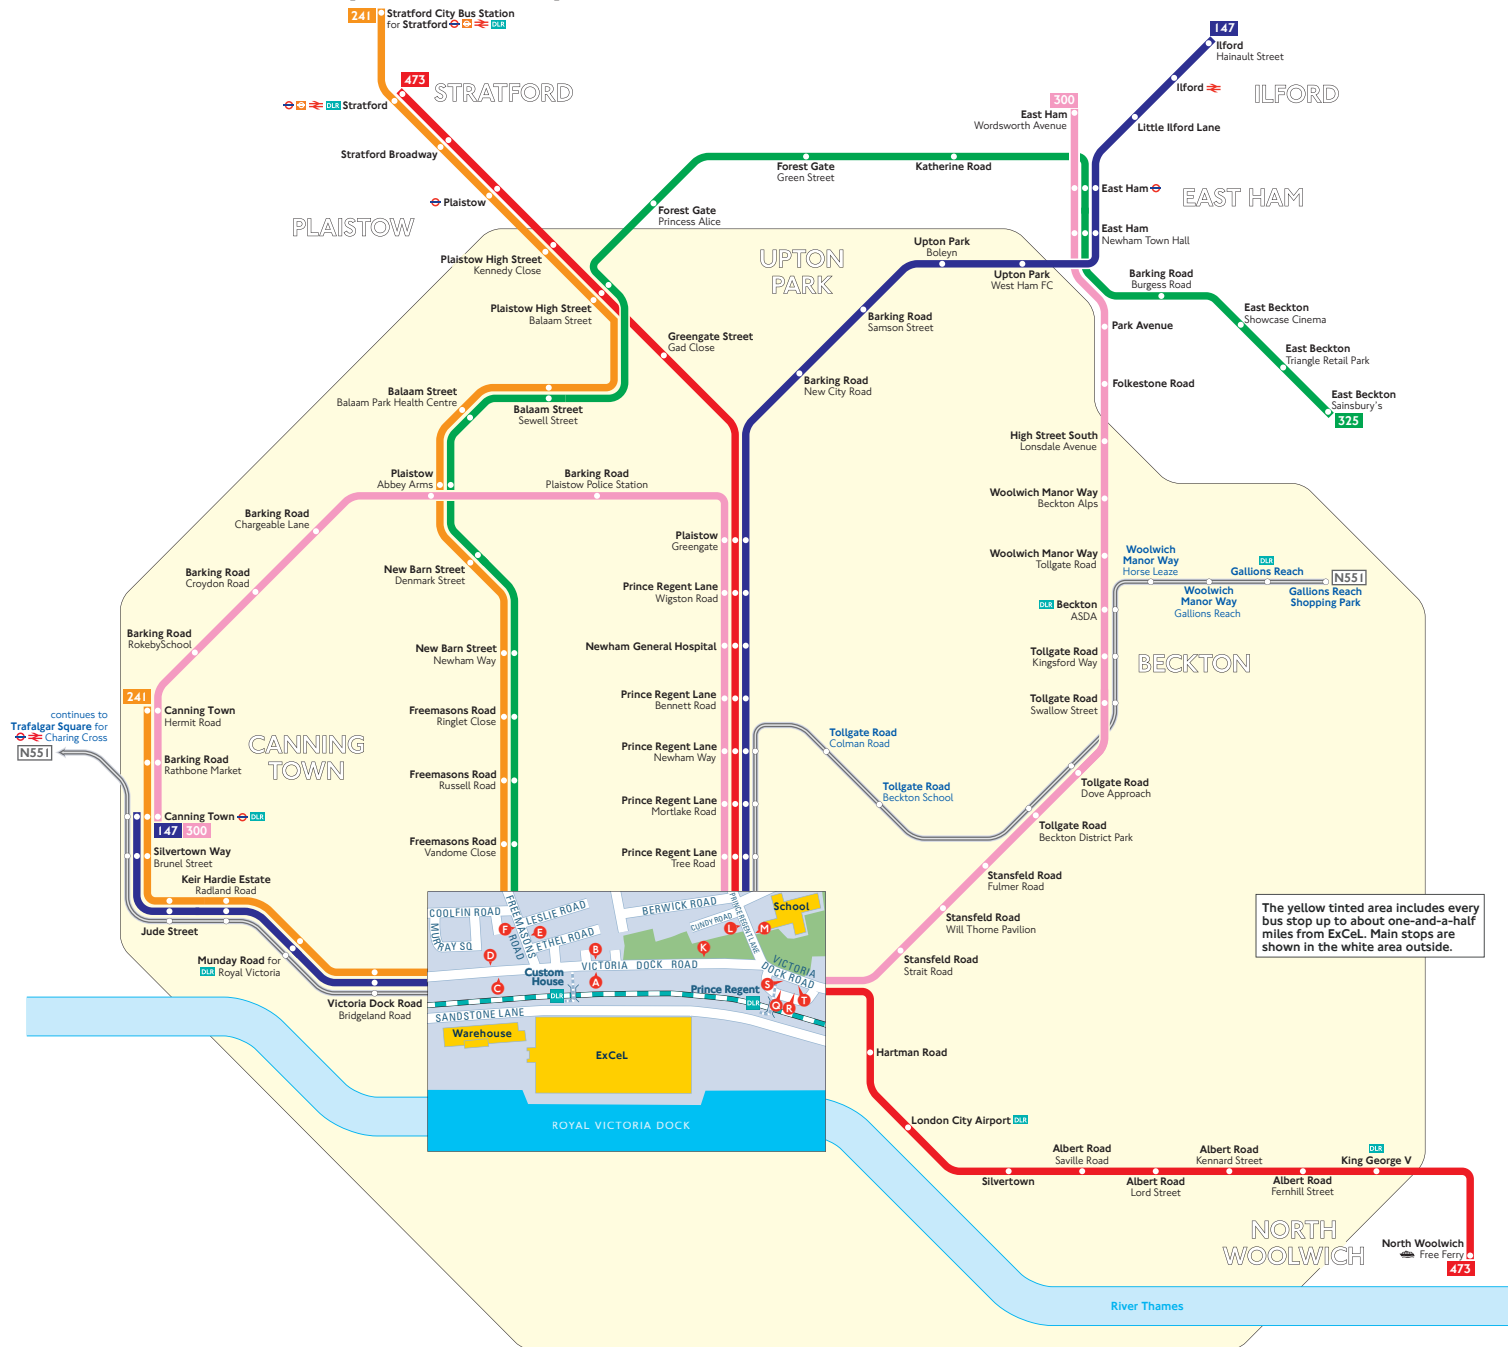

Buses from ExCeL (Docklands)

Route finder

Day buses

Bus route	Towards	Bus stops
147	Canning Town	A C M
	Ilford	B D K L
241	Canning Town	C E
	Stratford City	D F
300	Canning Town	L T
	East Ham	M R
325	East Beckton	A F S
473	North Woolwich	M R
	Stratford	L T

Night buses

Bus route	Towards	Bus stops
N551	Gallions Reach	B D K L
	Trafalgar Square	A C M