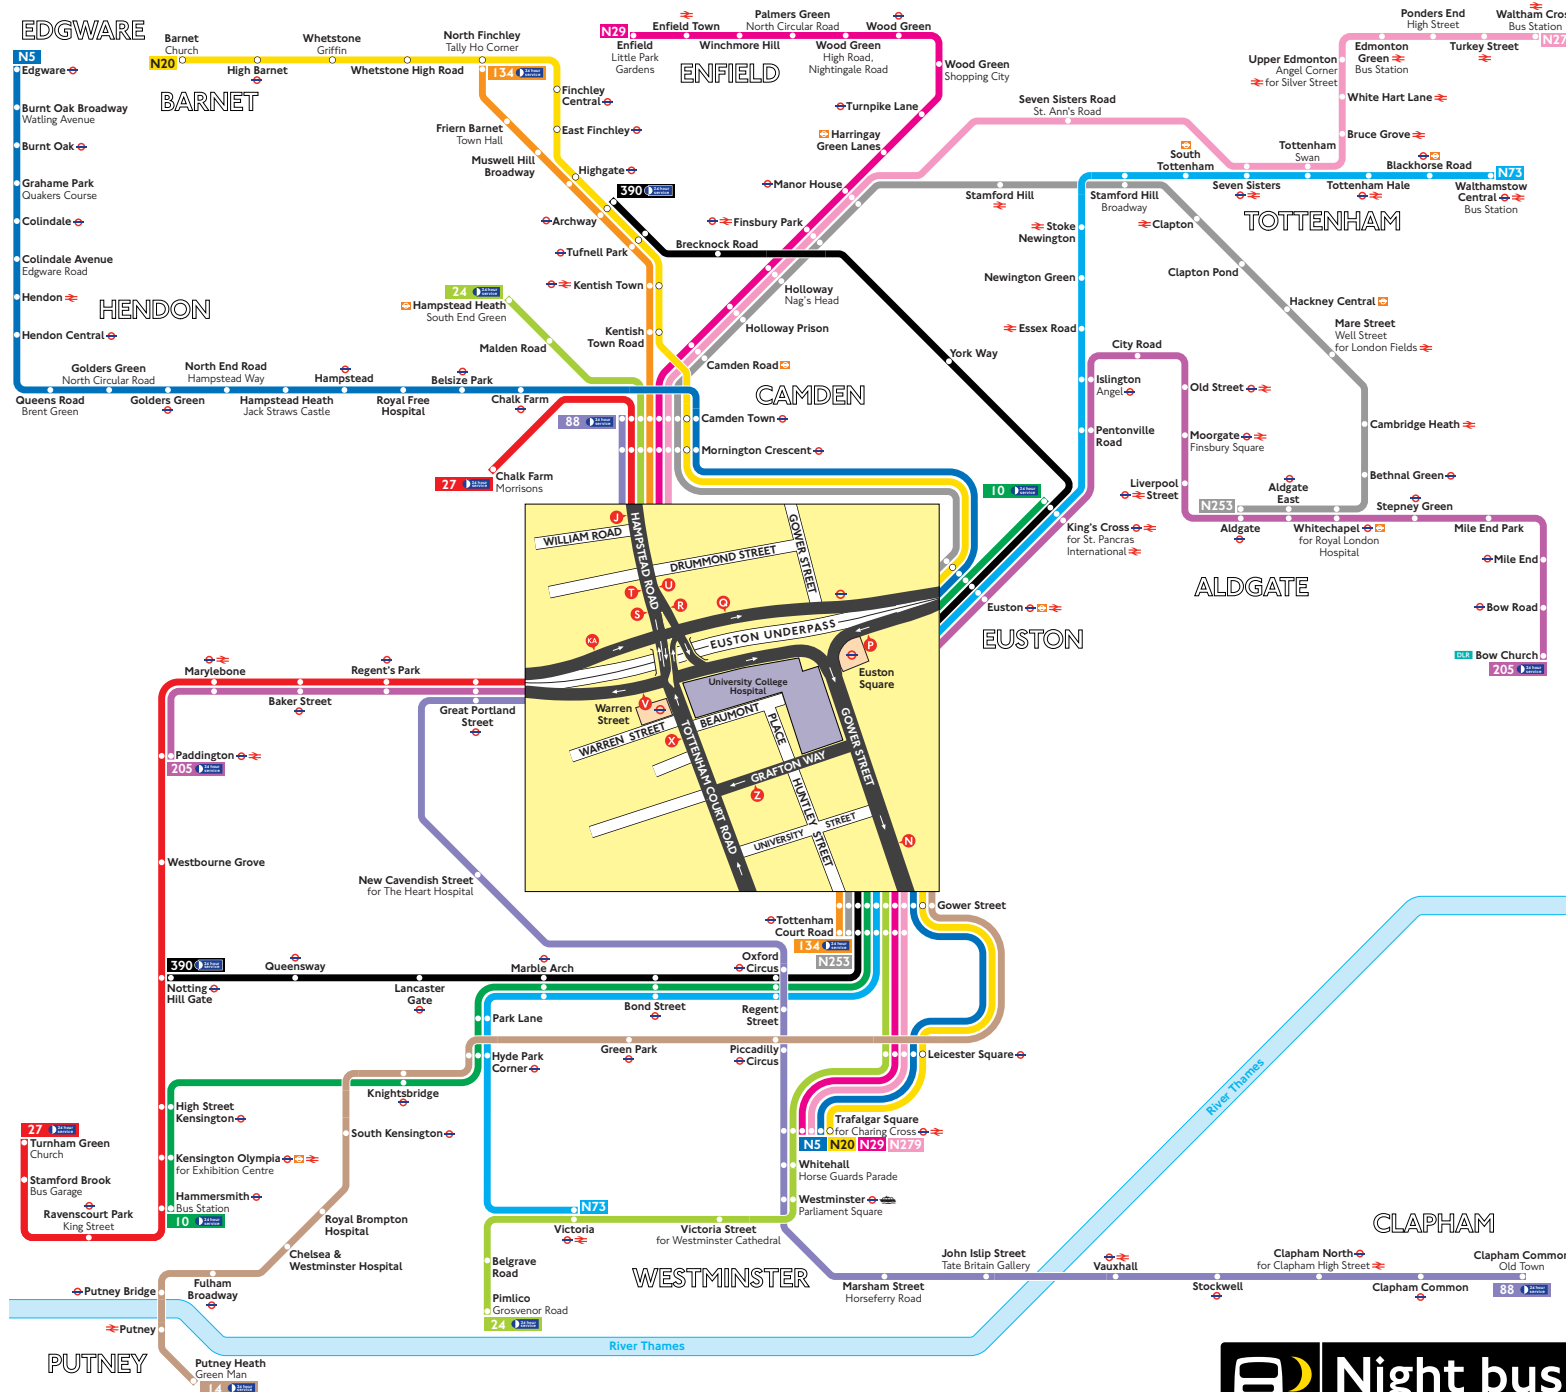

Night buses from Euston Square and Warren Street

Key

- Connections with London Underground
 - Connections with London Overground
 - Connections with National Rail
 - Connections with Docklands Light Railway
 - Connections with river boats
- Red discs show the bus stop you need for your chosen bus service. The disc appears on the top of the bus stop in the street (see map of town centre in centre of diagram).

Route finder

Night buses including 24-hour routes

Bus route	Towards	Bus stops
10	Hammersmith	N P
	King's Cross	O X
14	Putney Heath	N
24	Hampstead Heath	J S X
	Pimlico	N R
27	Chalk Farm	J T
	Turnham Green	U V
88	Camden Town	J T
	Clapham Common	U V
134	North Finchley	J T X
	Tottenham Court Road	N R
205	Bow Church	O
	Paddington	P V Z
390	Archway	O X
	Notting Hill Gate	N P
N5	Edgware	O X
	Trafalgar Square	N P
N20	Barnet	O X
	Trafalgar Square	N P
N29	Enfield	J S X
	Trafalgar Square	N R
N73	Victoria	N P
	Walthamstow	O X
N253	Aldgate	O X
	Tottenham Court Road	N P
N279	Trafalgar Square	N R
	Waltham Cross	J S X

Day buses

For day bus information, please see separate poster.

Buy tickets before boarding on all routes.