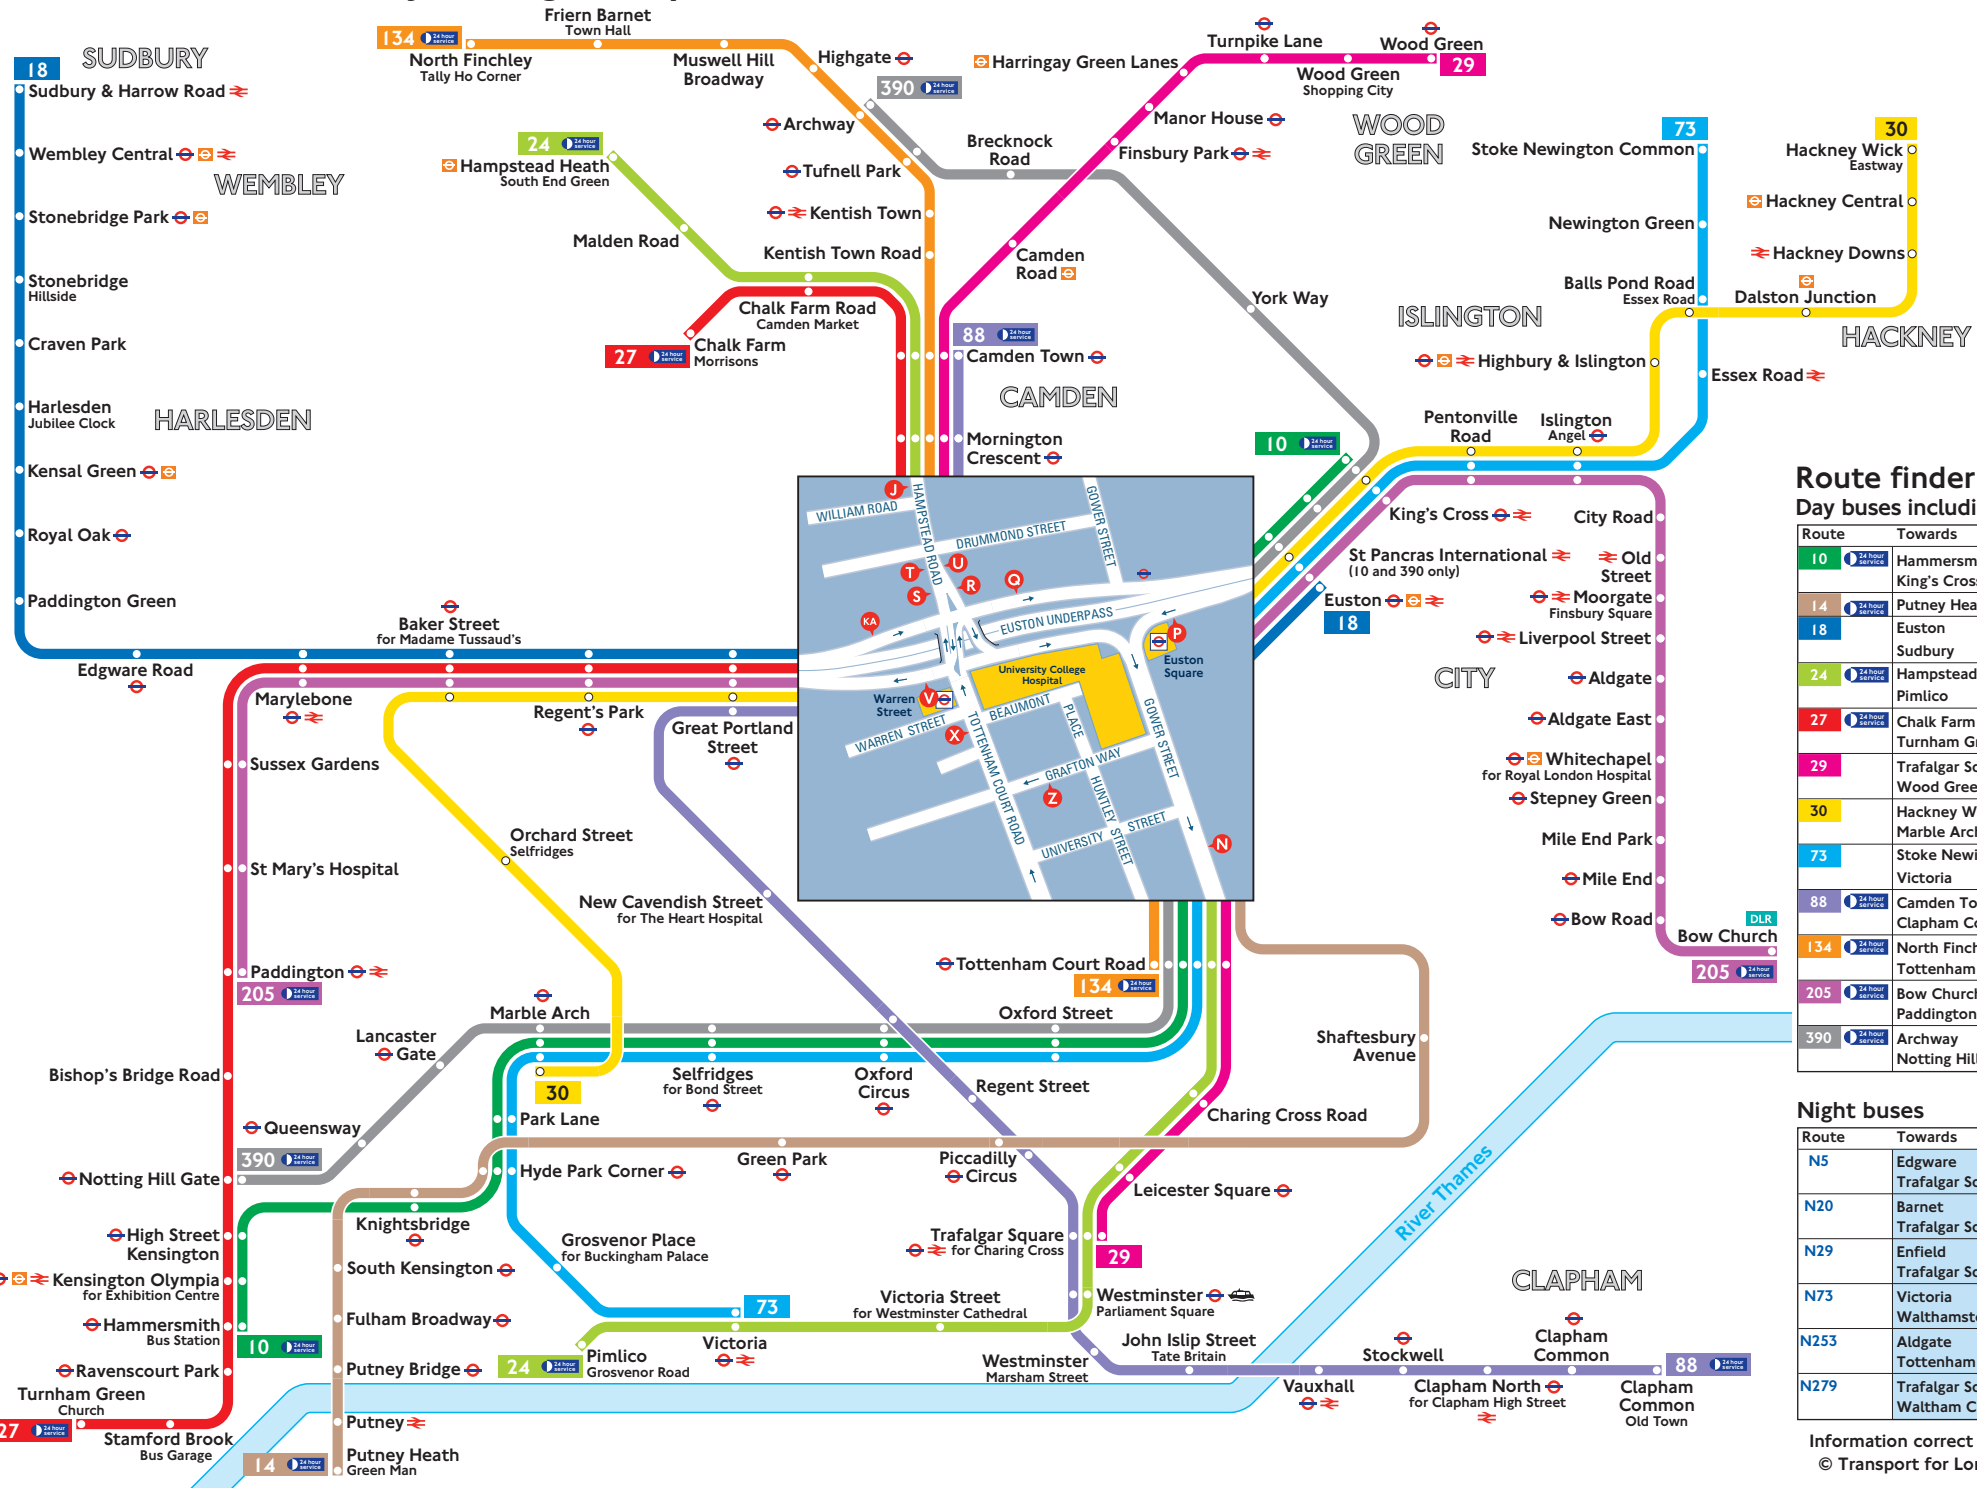

# Buses from University College Hospital (Warren Street)

## Route finder

### Day buses including 24-hour services

Route	Towards	Bus stops
10	Hammersmith	N, P
	King's Cross	Q, X
14	Putney Heath	N
18	Euston	KA, Q
	Sudbury	P, V, Z
24	Hampstead Heath	J, S, X
	Pimlico	N, R
27	Chalk Farm	J, T
	Turnham Green	U, V
29	Trafalgar Square	N, R
	Wood Green	J, S, X
30	Hackney Wick	KA, Q
	Marble Arch	P, V, Z
73	Stoke Newington	Q, X
	Victoria	N, P
88	Camden Town	J, T
	Clapham Common	U, V
134	North Finchley	J, T, X
	Tottenham Court Road	N, R
205	Bow Church	KA, Q
	Paddington	P, V, Z
390	Archway	Q, X
	Notting Hill Gate	N, P

### Night buses

Route	Towards	Bus stops
N5	Edgware	Q, X
	Trafalgar Square	N, P
N20	Barnet	Q, X
	Trafalgar Square	N, P
N29	Enfield	J, S, X
	Trafalgar Square	N, R
N73	Victoria	N, P
	Walthamstow	Q, X
N253	Aldgate	Q, X
	Tottenham Court Road	N, P
N279	Trafalgar Square	N, R
	Waltham Cross	J, S, X