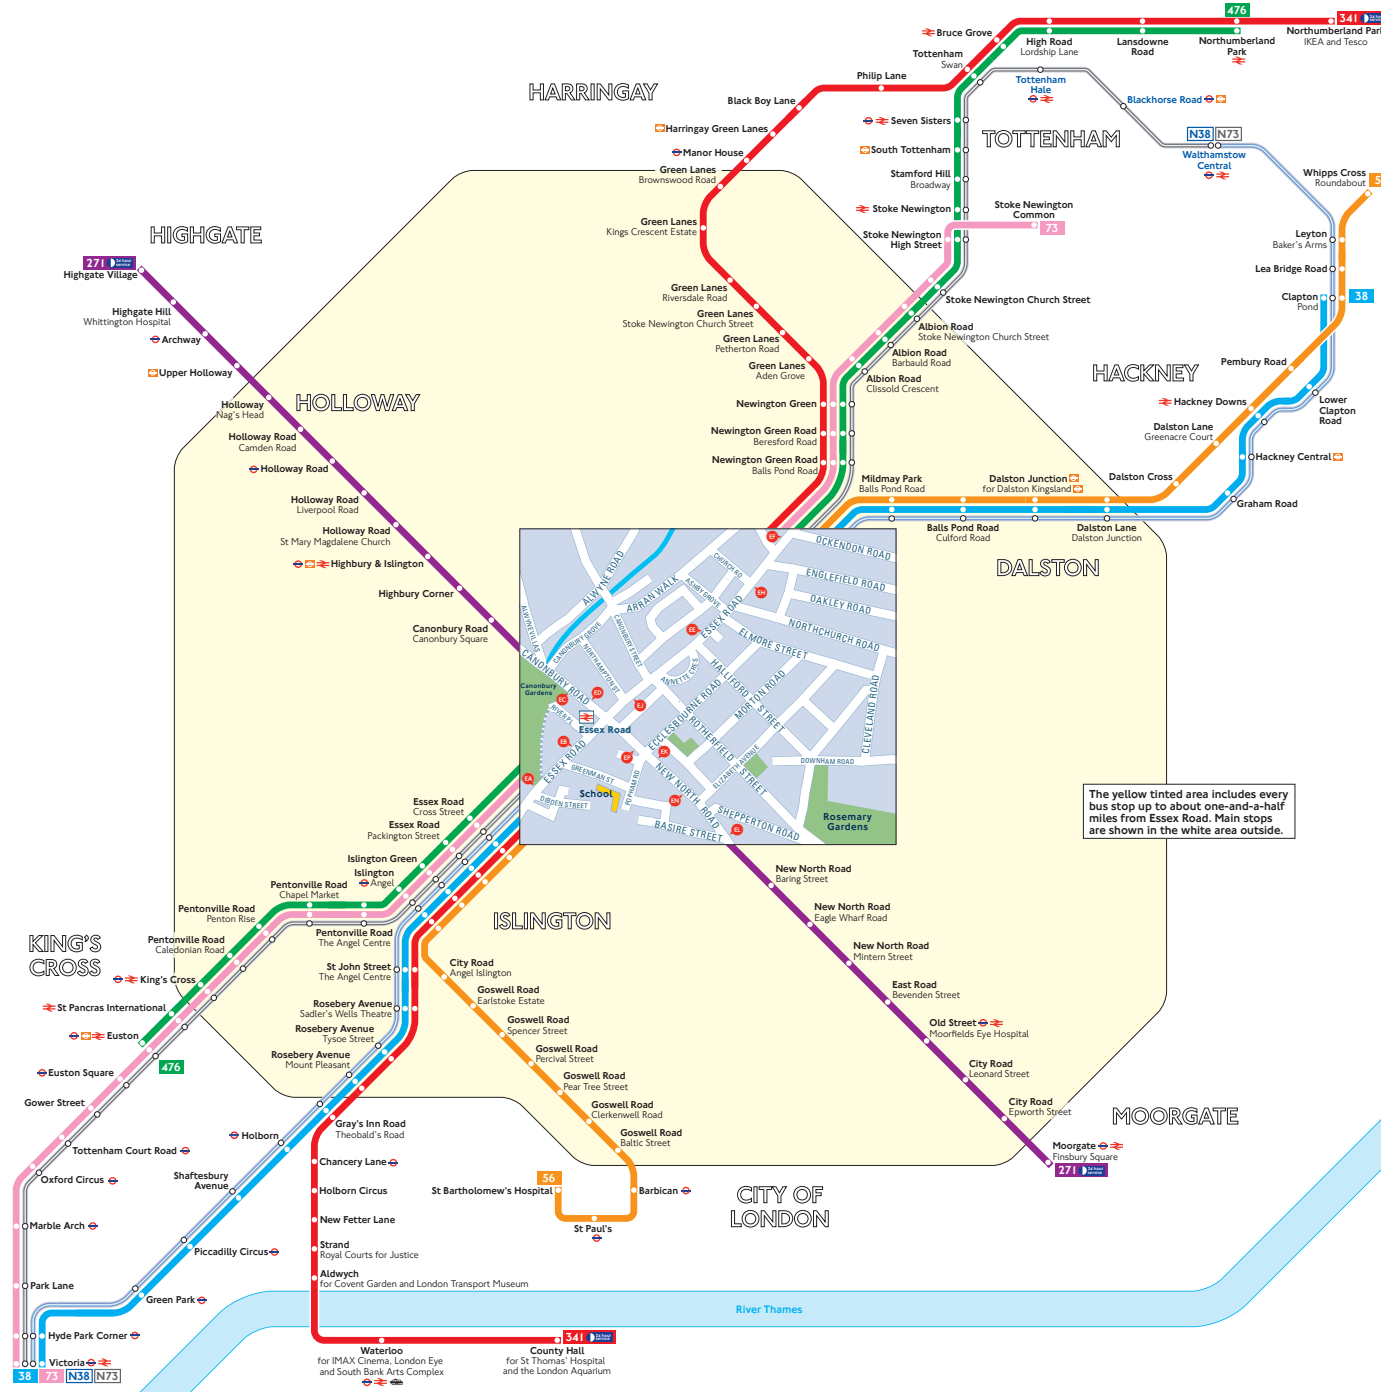

Buses from Essex Road

Route finder

Day buses including 24-hour services

Bus route	Towards	Bus stops
38	Clapton	EA EB EE EF
	Victoria	EH EJ
56	St Bartholomew's Hospital	EH EJ
	Whipps Cross	EA EB EE EF
	Stoke Newington	EA EB EE EF
73	Victoria	EH EJ
	Highgate	EC EN EP
271	Moorgate	ED EK EL
	County Hall	EH EJ
341	Northumberland Park	EA EB EE EF
	Euston	EH EJ
476	Northumberland Park	EA EB EE EF

Night buses

Bus route	Towards	Bus stops
N38	Victoria	EH EJ
	Walthamstow	EA EB EE EF
N73	Victoria	EH EJ
	Walthamstow	EA EB EE EF