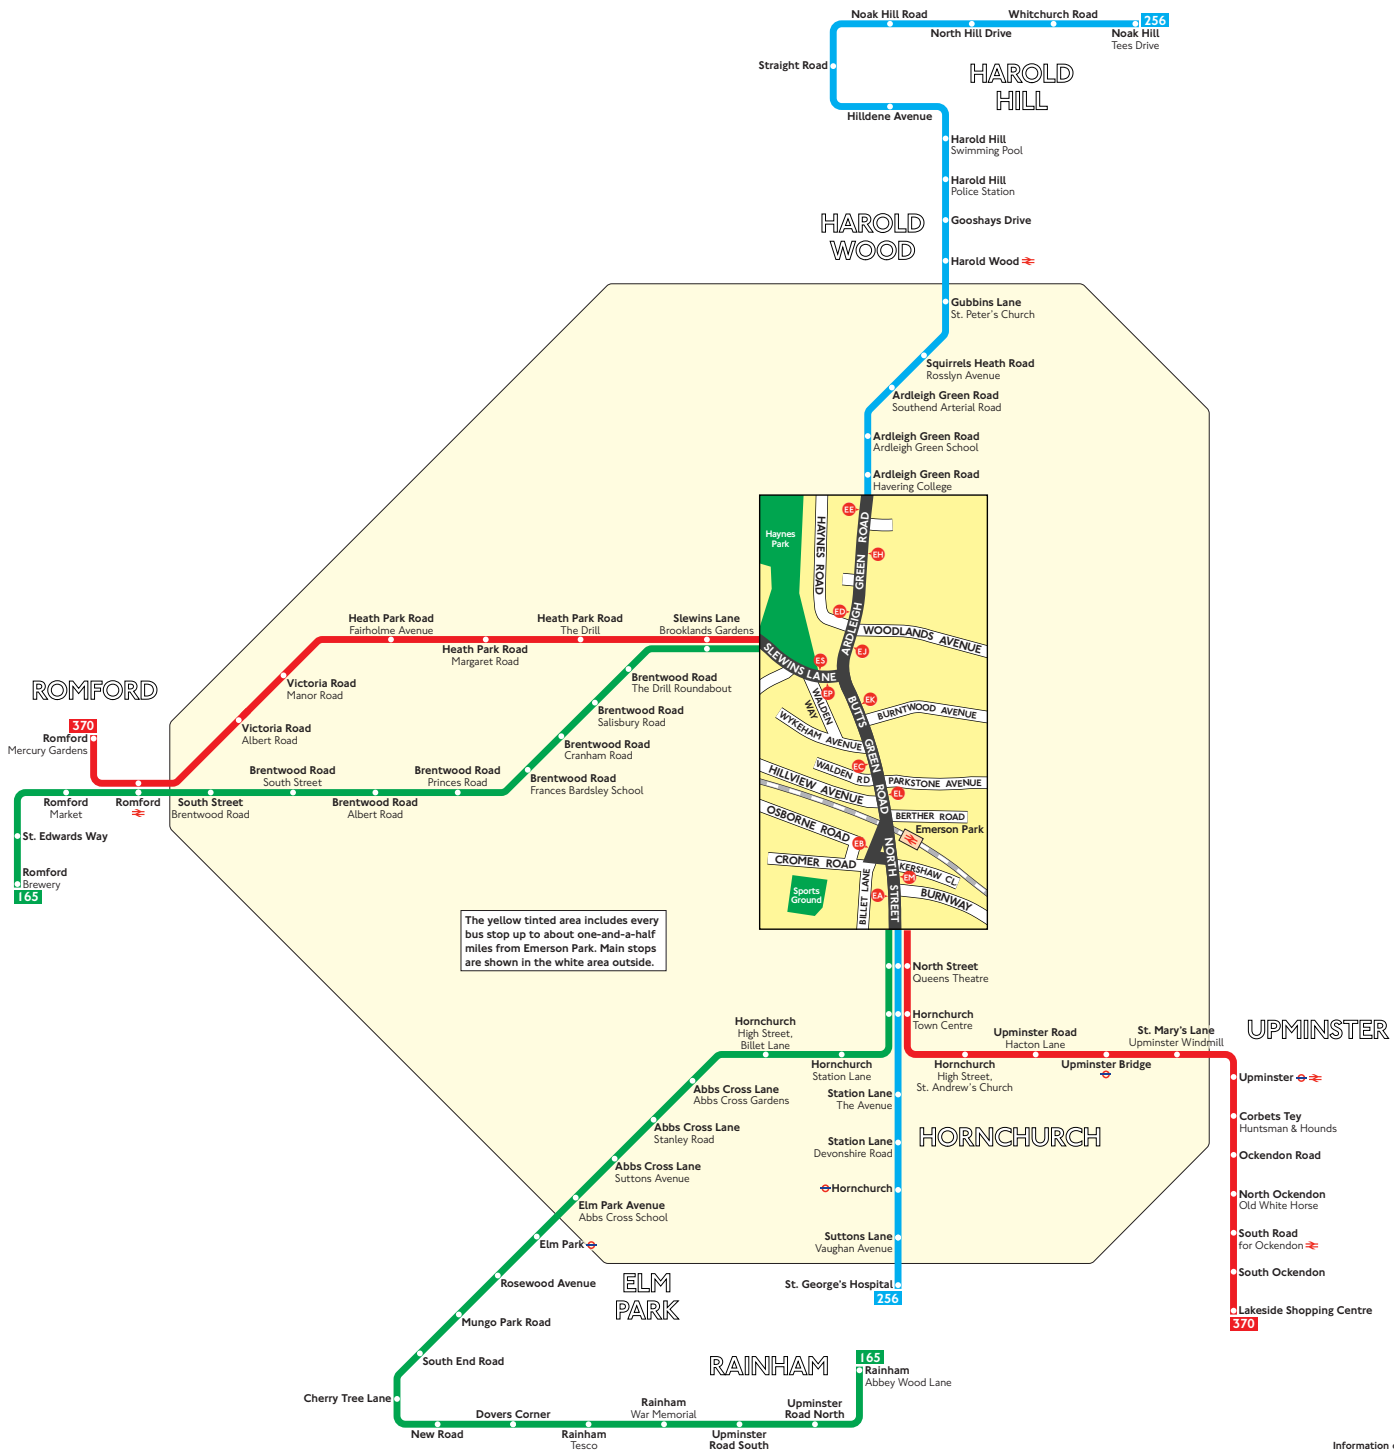

Buses from Emerson Park

Key

- Connections with Underground
- Connections with National Rail

A Red discs show the bus stop you need for your chosen bus service. The disc **A** appears on the top of the bus stop in the street (see map of town centre in centre of diagram).

Route finder

Day buses

Bus route	Towards	Bus stops
165	Rainham	
	Romford	
256	Noak Hill	
	St. George's Hospital	
370	Lakeside Shopping Centre	
	Romford