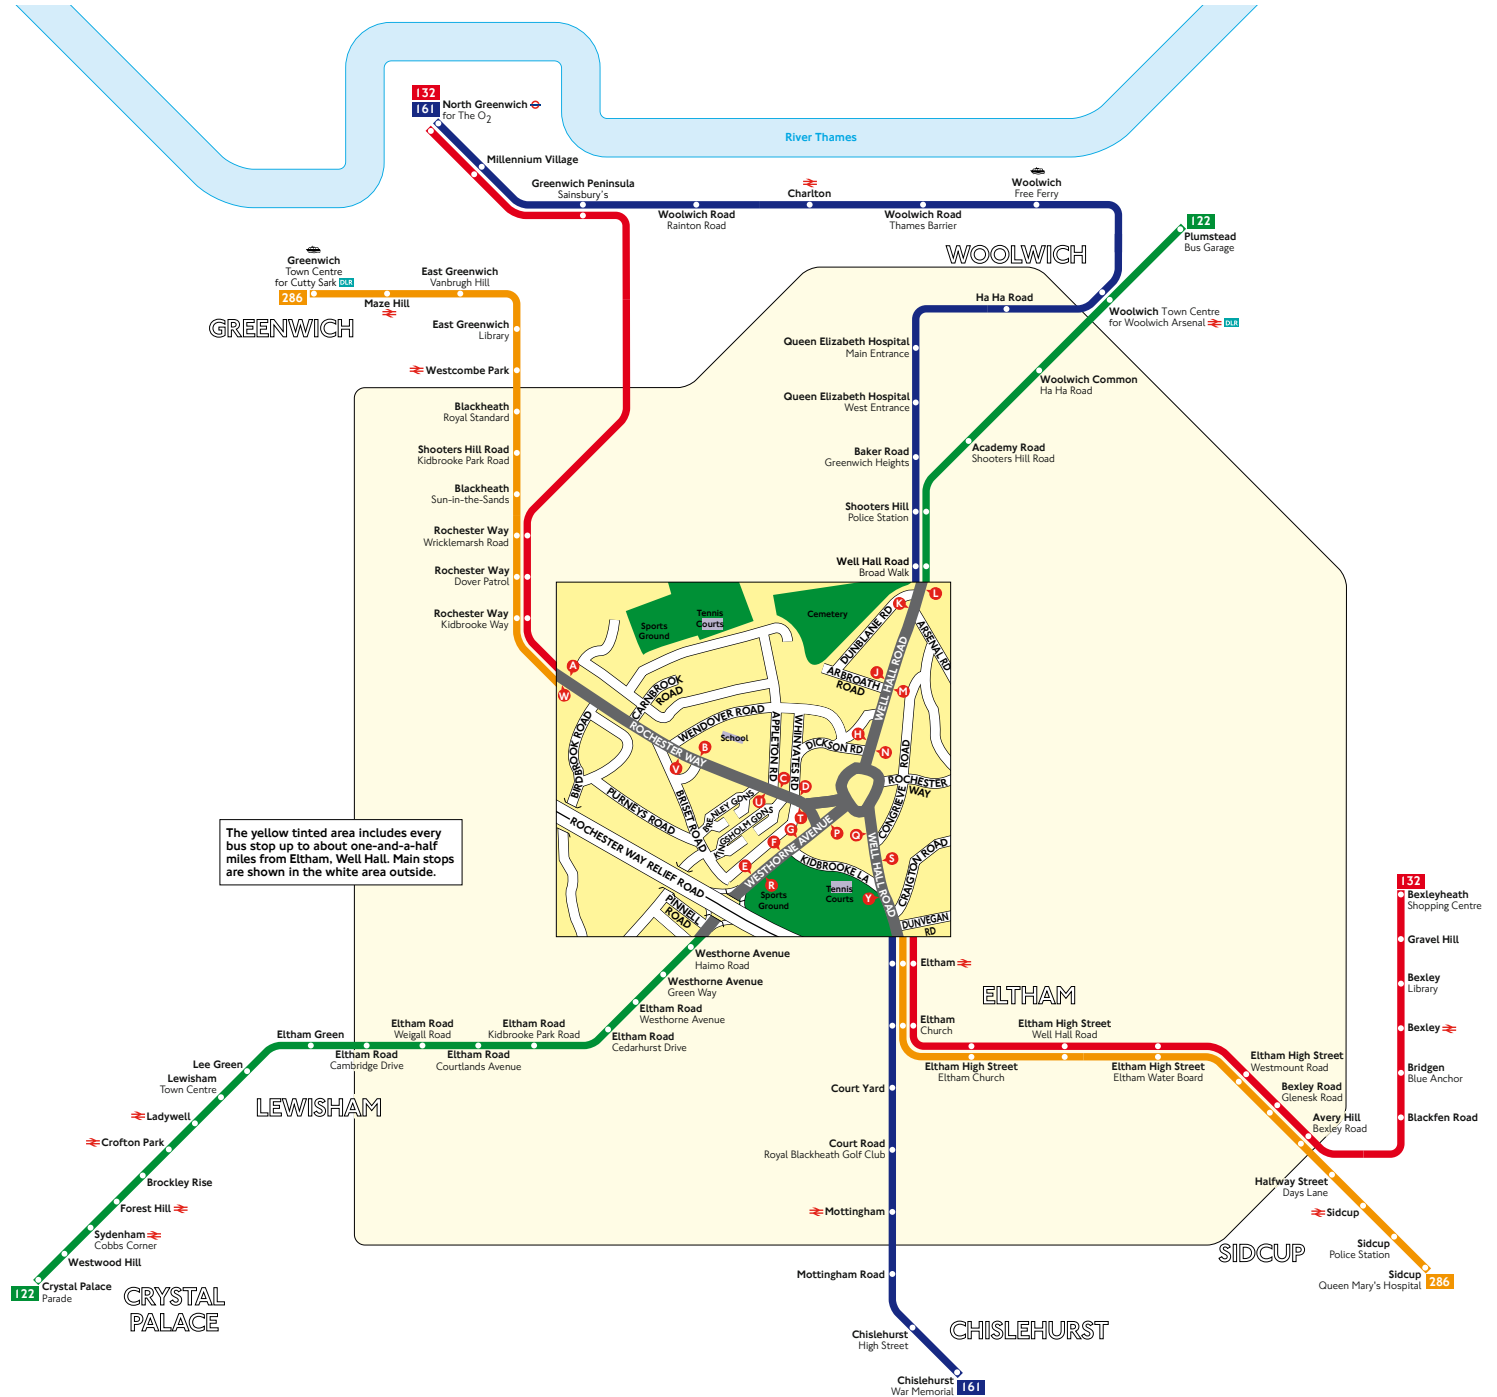

Buses from Eltham Well Hall

Route finder

Day buses

Bus route	Towards	Bus stops
122	Crystal Palace	L M N P R
	Plumstead	E F G H J K
132	Bexleyheath	A B C D S
	North Greenwich	O T U V W Y
161	Chislehurst	L M N S
	North Greenwich	H J K Q Y
286	Greenwich	O T U V W Y
	Sidcup	A B C D S