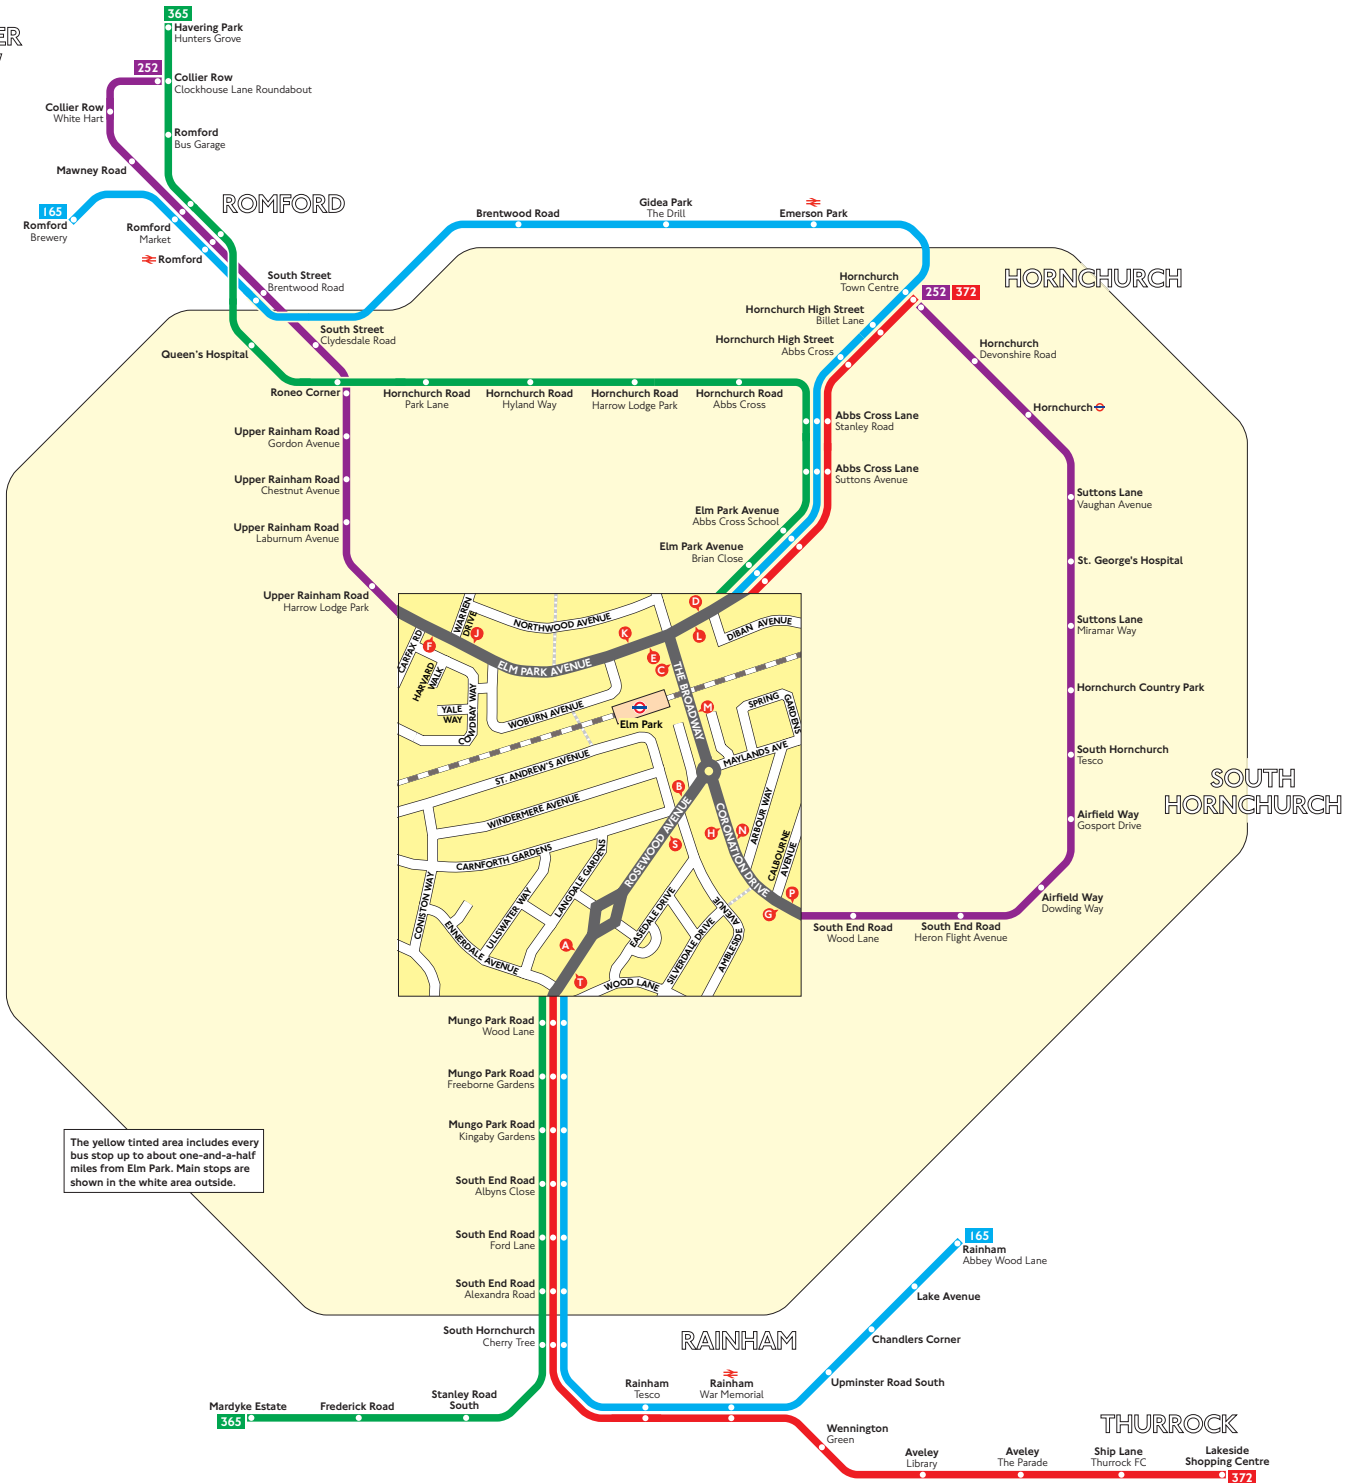

Buses from Elm Park

COLLIER ROW

Route finder

Day buses including 24-hour routes

Bus route	Towards	Bus stops
165	Rainham	L M S T
	Romford	A B C D
252	Collier Row	C E F G H
	Hornchurch	J K M N P
365 <small>24 hour service</small>	Havering Park	A B C D
	Mardyke Estate	L M S T
372	Hornchurch	A B C D
	Lakeside Shopping Centre	L M S T