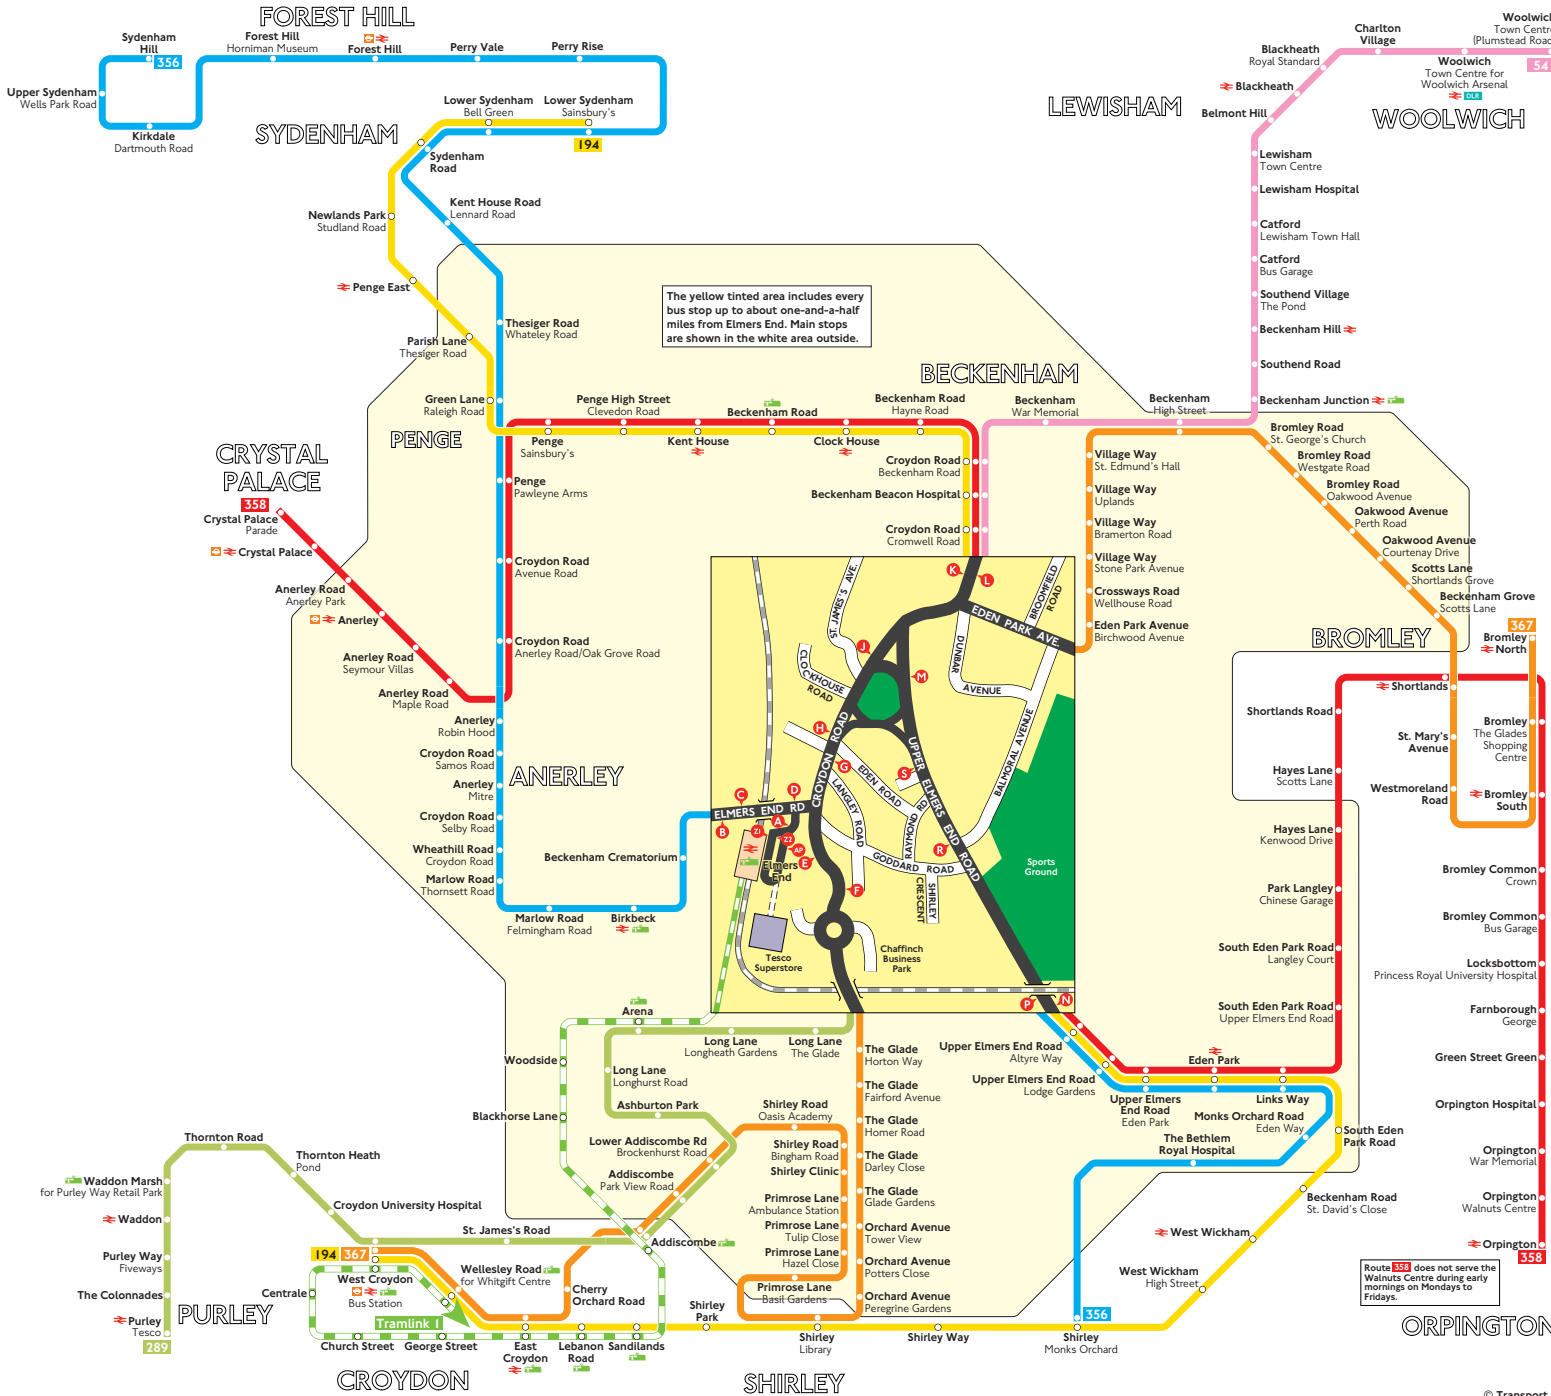

Buses from Elmers End

Key

- Connections with London Overground
- Connections with National Rail
- Connections with Docklands Light Railway
- Connections with Tramlink

Red discs show the bus stop you need for your chosen bus service. The disc appears on the top of the bus stop in the street (see map of town centre in centre of diagram).

Route finder

Day buses

Bus routes	Towards	Bus stops
54	Woolwich	A J K
194	Croydon	L M N
	Lower Sydenham	J K P R S
289	Purley	A F
356	Shirley	C D M N
	Upper Sydenham	B G P R S
358	Crystal Palace	J K P R S
	Orpington	L M N
367	Bromley	E J
	Croydon	F G

Trams

Tram route	Towards	Tram stop
1	Croydon	Tram stop