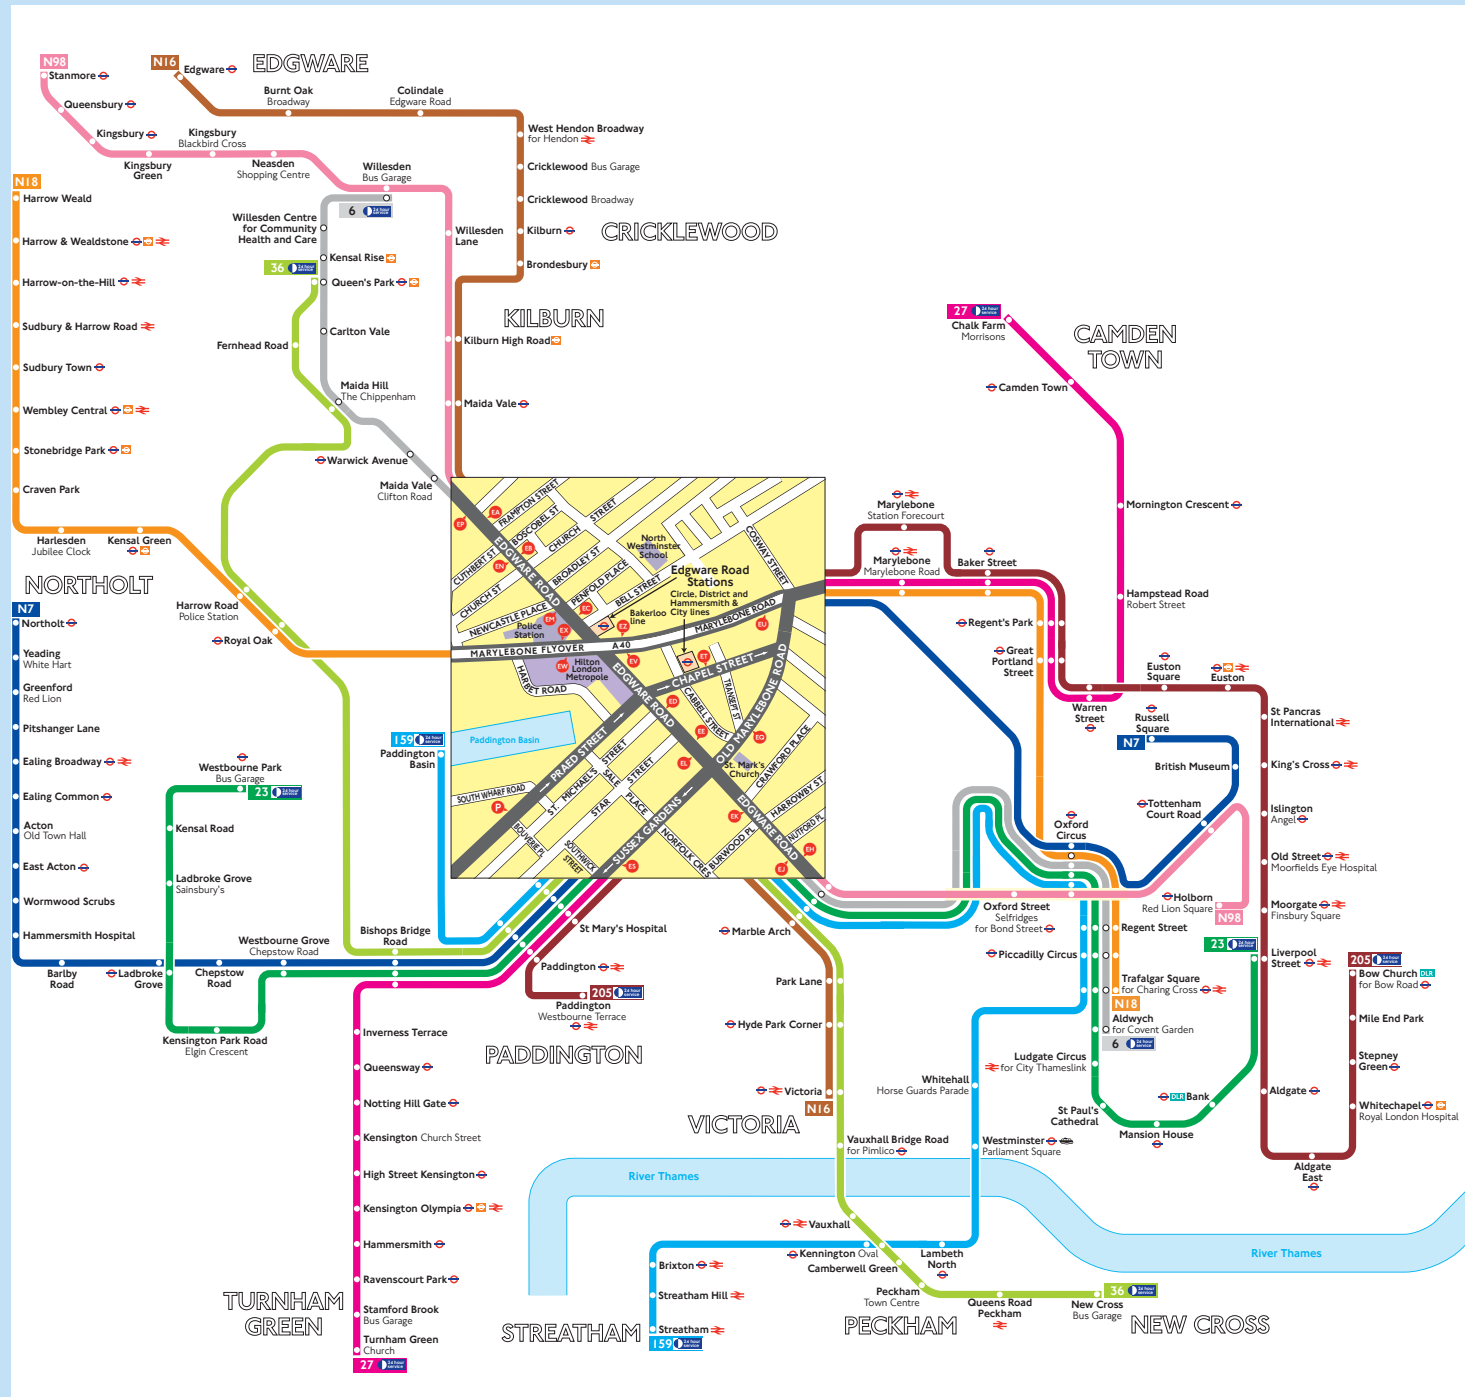

Night buses from Edgware Road

Route finder

Night buses including 24-hour services

Bus route	Towards	Bus stops
6	Aldwych	EA EB EC EE EH
	Willesden	EL EN EP
23	Liverpool Street	ES EH P
	Westbourne Park	EK ES
27	Chalk Farm	ET P
	Turnham Green	EQ ES
36	New Cross	ED EH P
	Queen's Park	EK ES
159	Paddington Basin	EK ES
	Streatham	ES EH P
205	Bow	ET P
	Paddington	EQ ES
N7	Northolt	EK ES
	Russell Square	EE P
N16	Edgware	EL EN EP
	Victoria	EA EB EC ED EH
N18	Harrow Weald	EU EV EW
	Trafalgar Square	EK EZ
N98	Holborn	EA EB EC EE EH
	Stanmore	EL EN EP

Day buses

For day bus information, please see separate poster