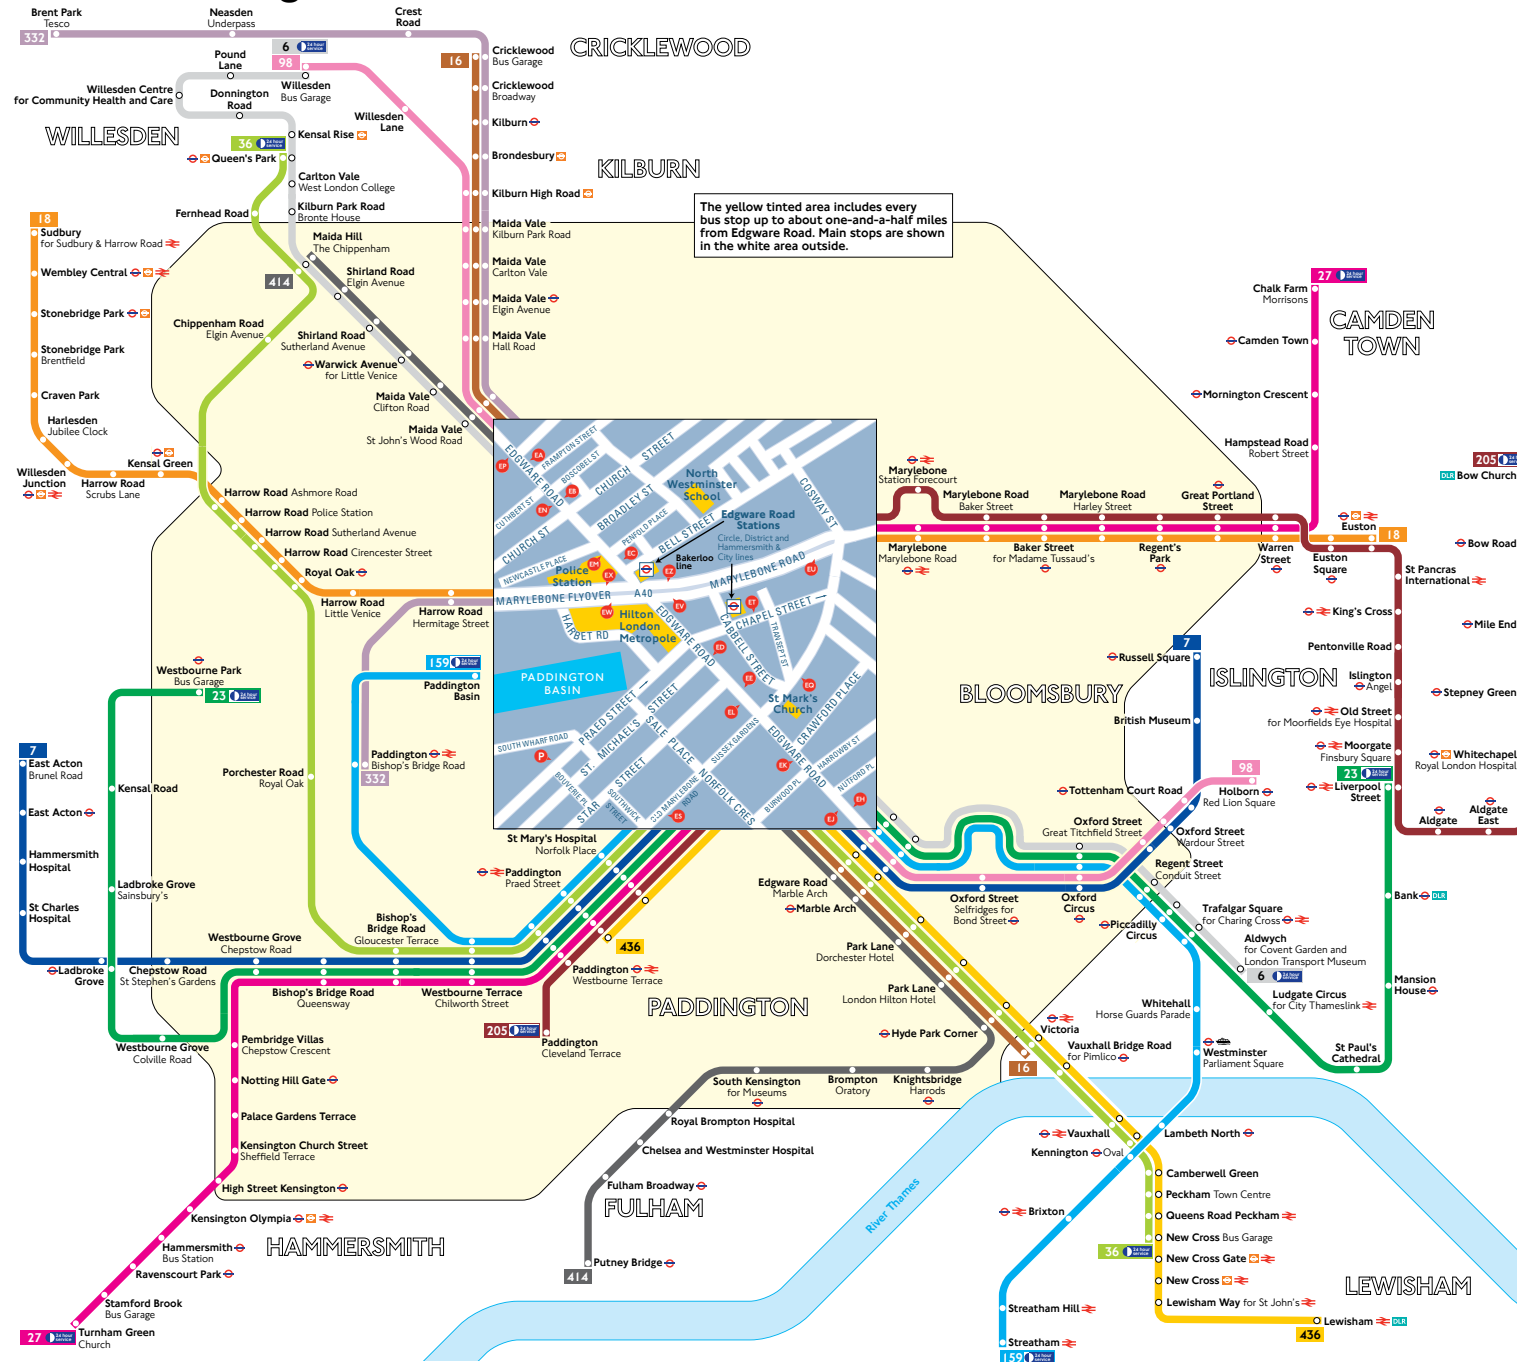

Buses from Edgware Road

Route finder

Day buses including 24-hour services

Bus route	Towards	Bus stops
6	Aldwych	EA EB EC EE EH
	Willesden	EJ EL EM EN EP
7	East Acton	EK ES
	Russell Square	EE EH P
16	Cricklewood	EJ EL EM EN EP
	Victoria	EA EB EC ED EH
18	Euston	EX EZ
	Sudbury	EU EV EW
23	Liverpool Street	EE EH P
	Westbourne Park	EK ES
27	Chalk Farm	ET P
	Turnham Green	EG ES
36	New Cross	ED EH P
	Queen's Park	EK ES
98	Holborn	EA EB EC EE EH
	Willesden	EJ EL EM EN EP
159	Paddington Basin	EK ES
	Streatham	EE EH P
205	Bow Church	ET P
	Paddington	EG ES
332	Brent Park	EM EN EP P
	Paddington	EA EB EC EW
414	Maida Hill	EJ EL EM EN EP
	Putney Bridge	EA EB EC EE EH
436	Lewisham	ED EH P
	Paddington	EK ES