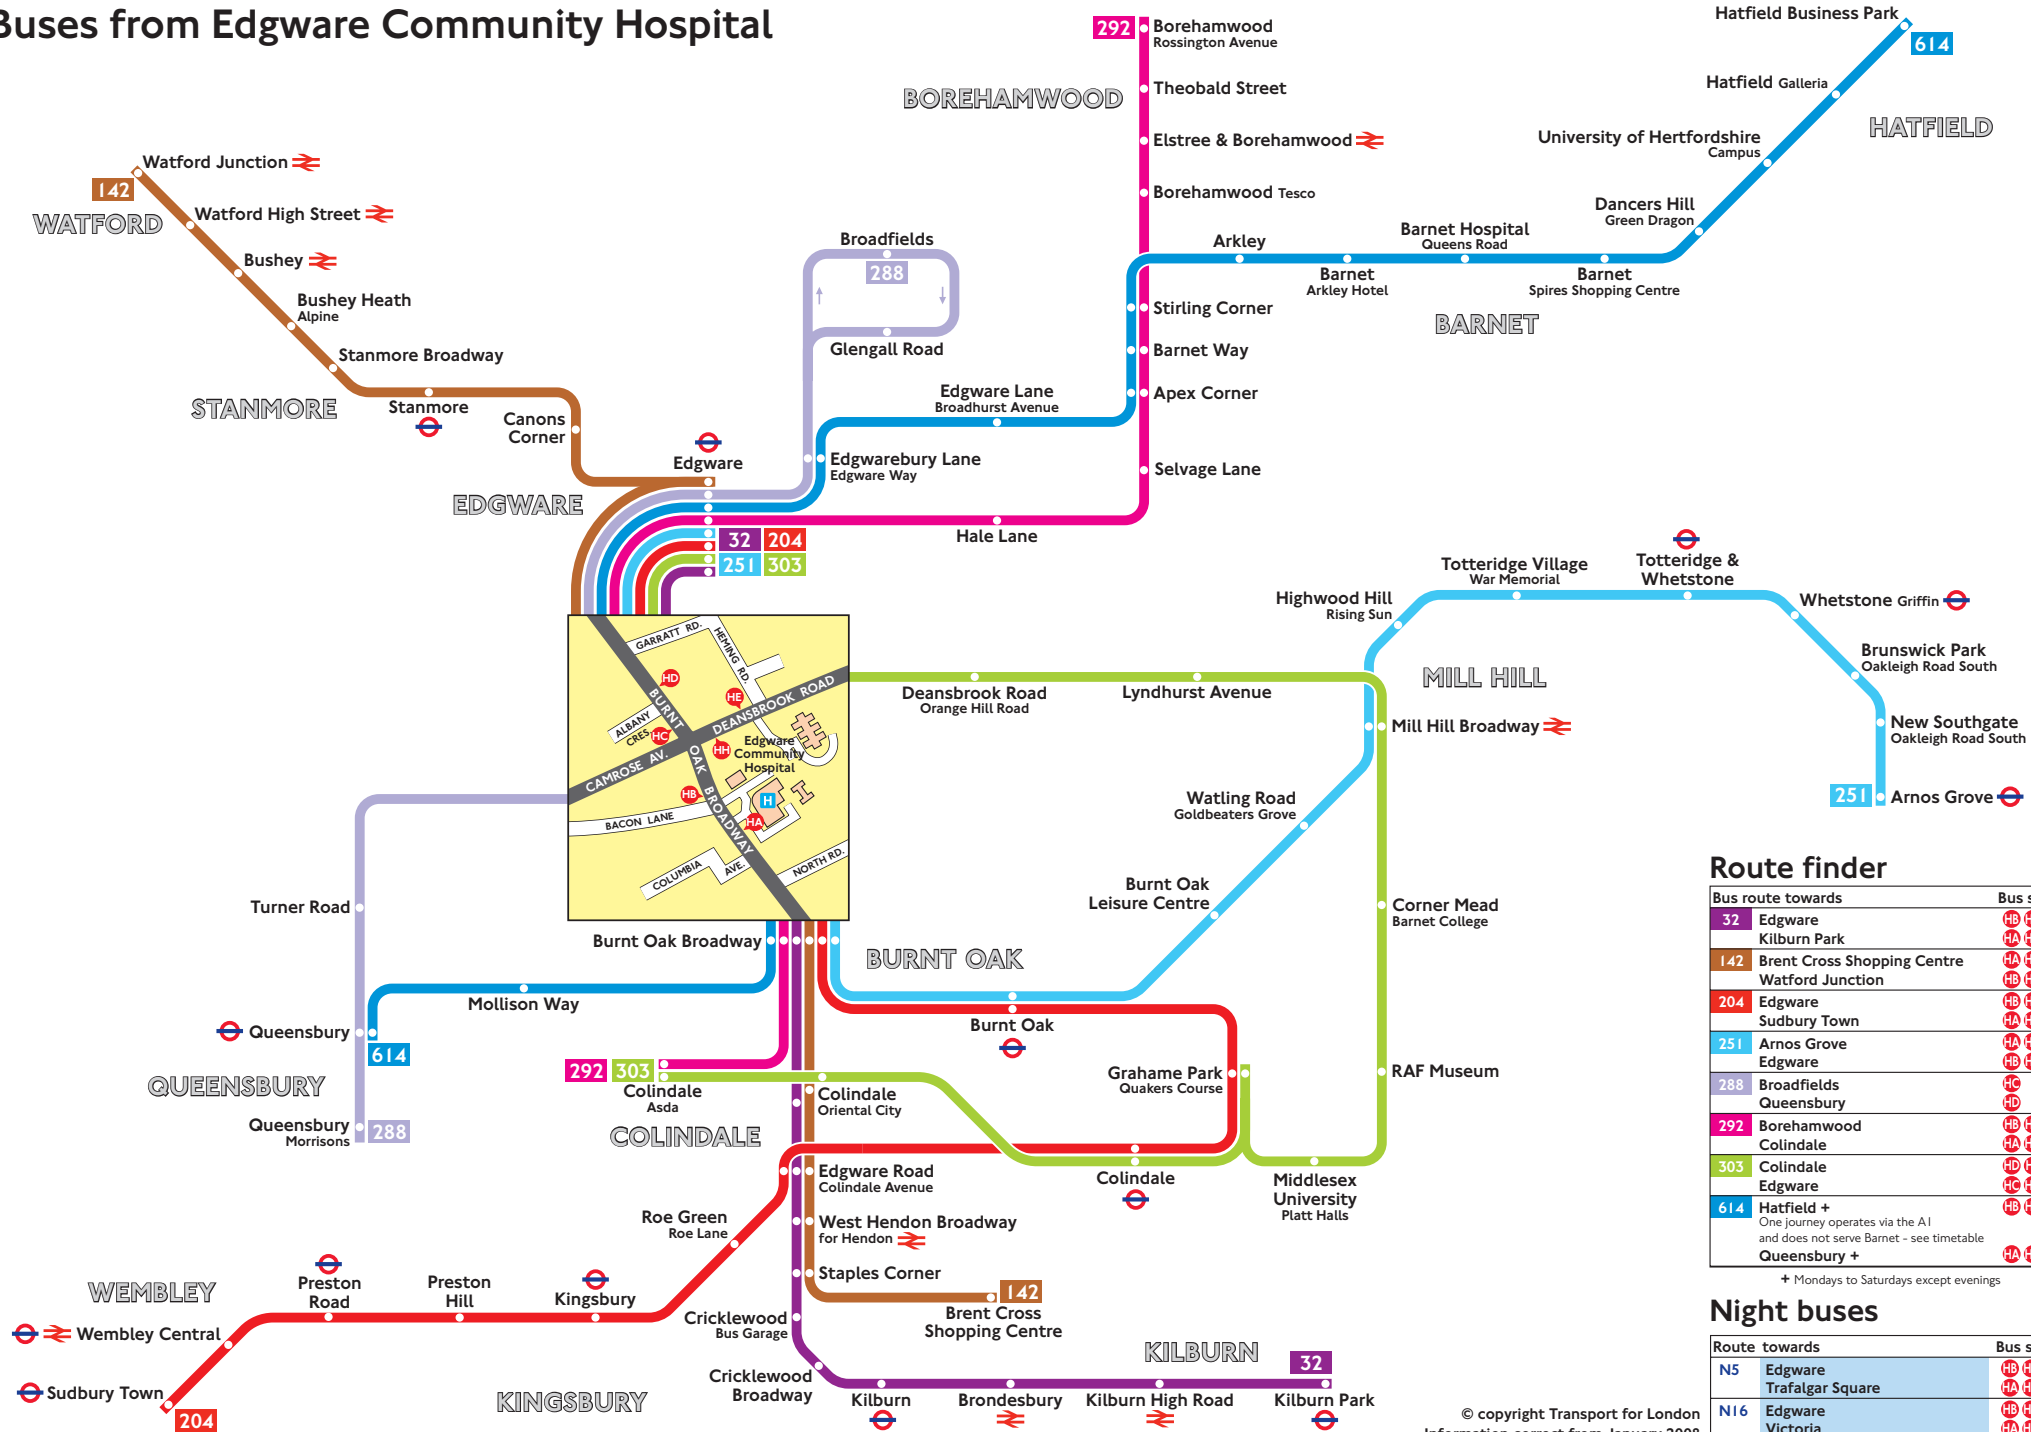

Buses from Edgware Community Hospital

Route finder

Bus route towards	Bus stops
32 Edgware	HB HC
32 Kilburn Park	HA HD
142 Brent Cross Shopping Centre	HA HD
142 Watford Junction	HB HC
204 Edgware	HB HC
204 Sudbury Town	HA HD
251 Arnos Grove	HA HD
251 Edgware	HB HC
288 Broadfields	HC
288 Queensbury	HD
292 Borehamwood	HB HC
292 Colindale	HA HD
303 Colindale	HD HB
303 Edgware	HC HR
614 Hatfield +	HB HC
One journey operates via the A1 and does not serve Barnet - see timetable	
614 Queensbury +	HA HD

+ Mondays to Saturdays except evenings

Night buses

Route towards	Bus stops
N5 Edgware	HB HC
N5 Trafalgar Square	HA HD
N16 Edgware	HB HC
N16 Victoria	HA HD

© copyright Transport for London
Information correct from January 2008