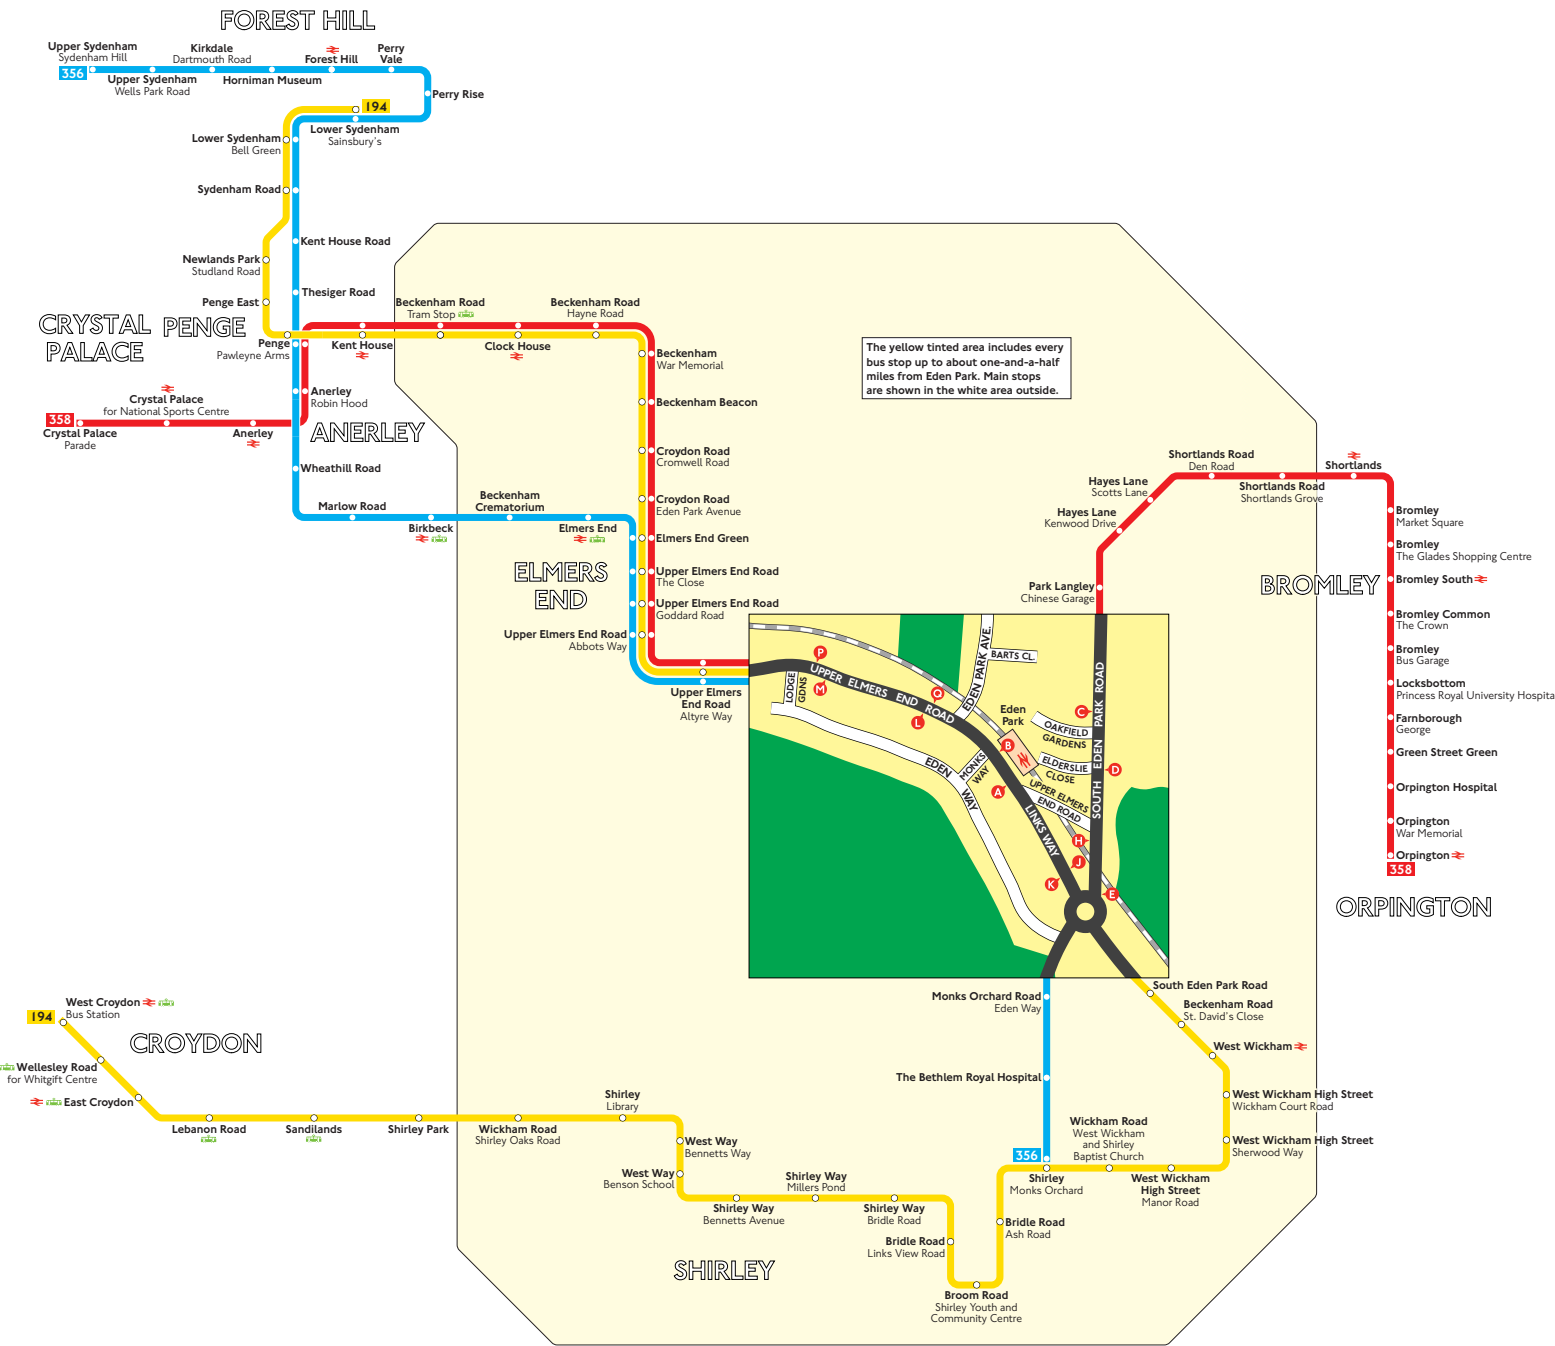

# Buses from Eden Park

### Key

- Connections with National Rail
- Connections with Tramlink

**A** Red discs show the bus stop you need for your chosen bus service. The disc **A** appears on the top of the bus stop in the street (see map of town centre in centre of diagram).

### Route finder

#### Day buses

Bus route	Towards	Bus stops
<b>194</b>	Lower Sydenham	A K L M
	West Croydon	B J P O
<b>356</b>	Shirley	B J P O
	Upper Sydenham	A K L M
<b>358</b>	Crystal Palace	A D E K L M
	Orpington	B C H J P O