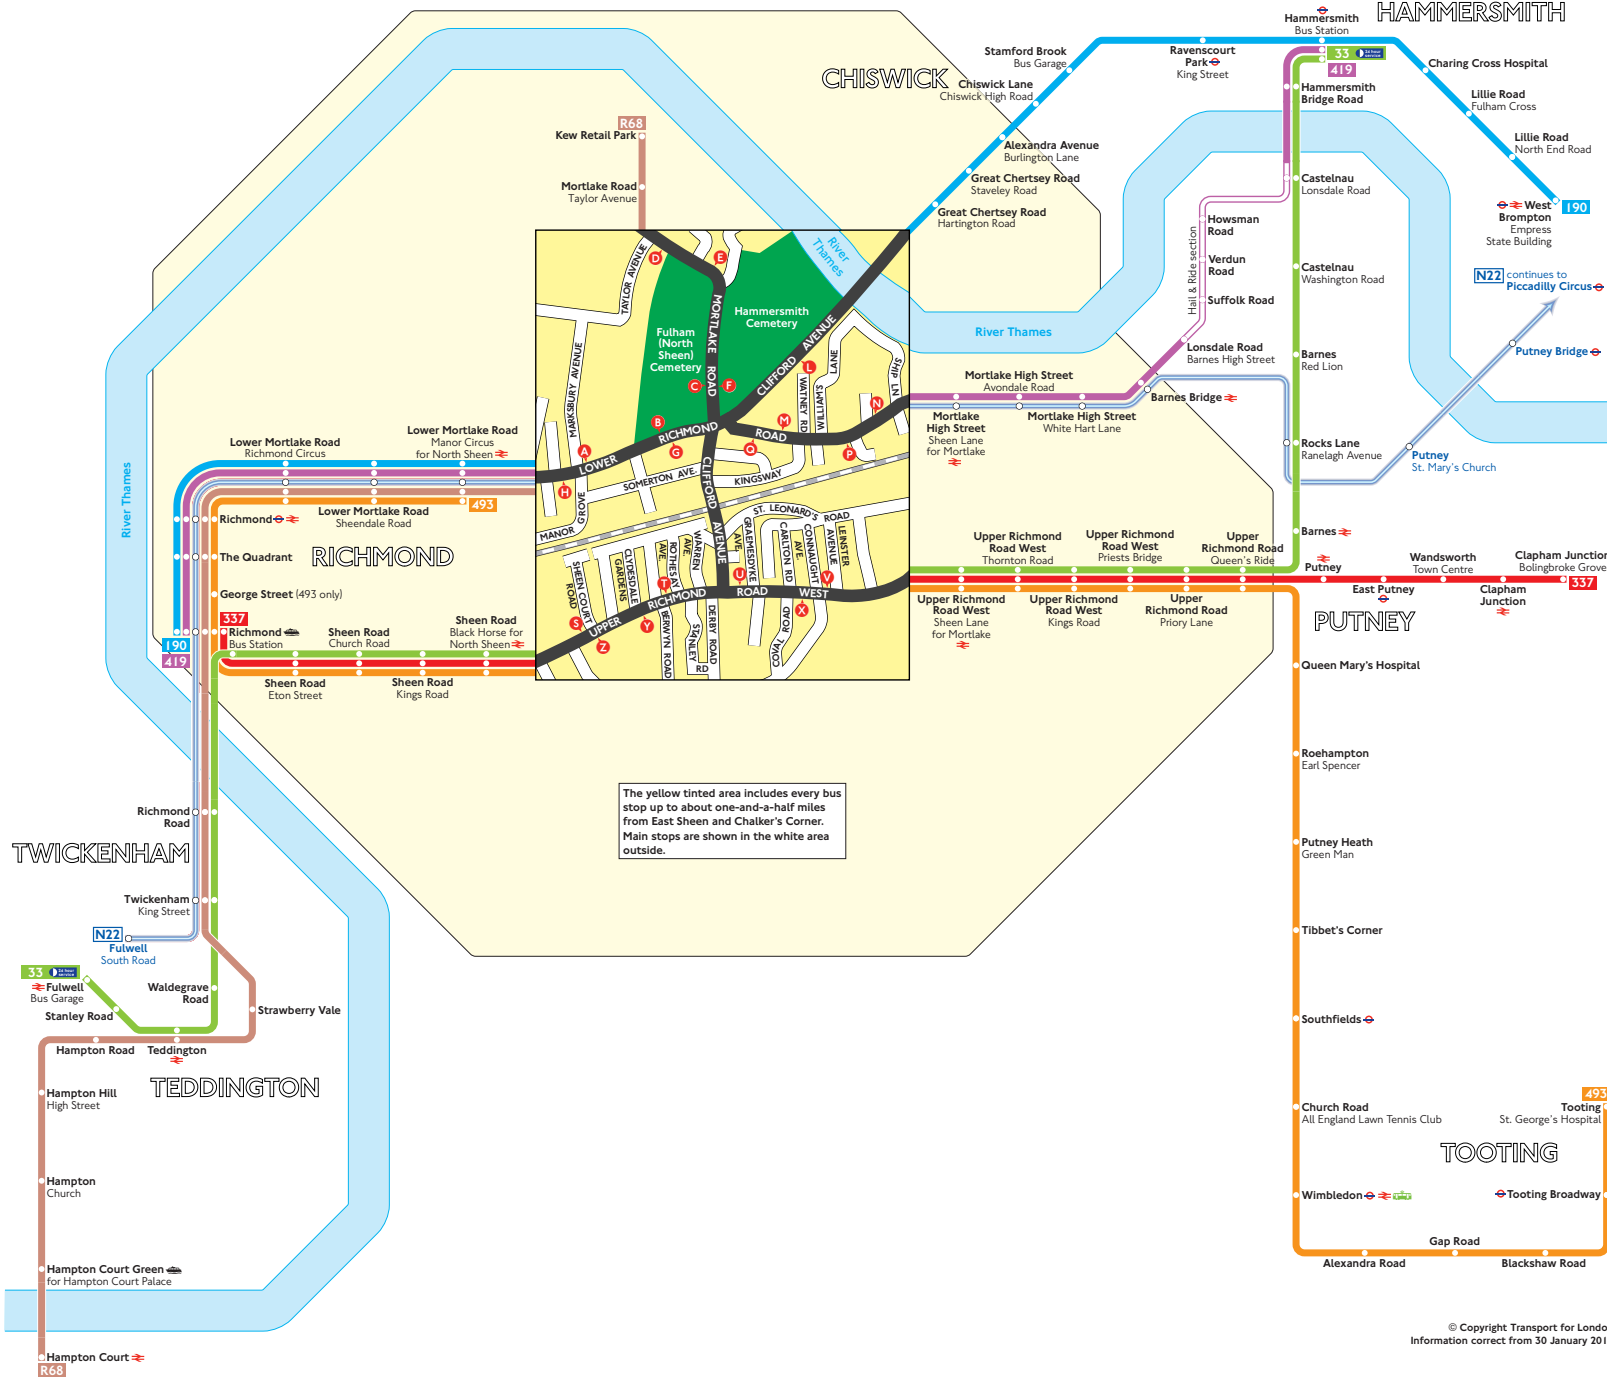

Buses from East Sheen and Chalker's Corner

Key

33 Day buses in black

N22 Night buses in blue

Connections with Underground

Connections with National Rail

Connections with river boats

Connections with Trams

Red discs show the bus stop you need for your chosen bus service. The disc appears on the top of the bus stop in the street (see map of town centre of diagram).

Route finder

Day buses including 24-hour routes

Bus route	Towards	Bus stops
33	Fulwell	X Y Z
	Hammersmith	S T U V
190	Richmond	G H L
	West Brompton	A B K
337	Clapham Junction	S T U V
	Richmond	X Y Z
419	Hammersmith	A B M N
	Richmond	G H P O
493	Richmond (Manor Circus)	X Y Z
	Tooting	S T U V
R68	Hampton Court	E F G H
	Kew	A B C D

Night buses

Bus route	Towards	Bus stops
N22	Fulwell	G H P O
	Piccadilly Circus	A B M N