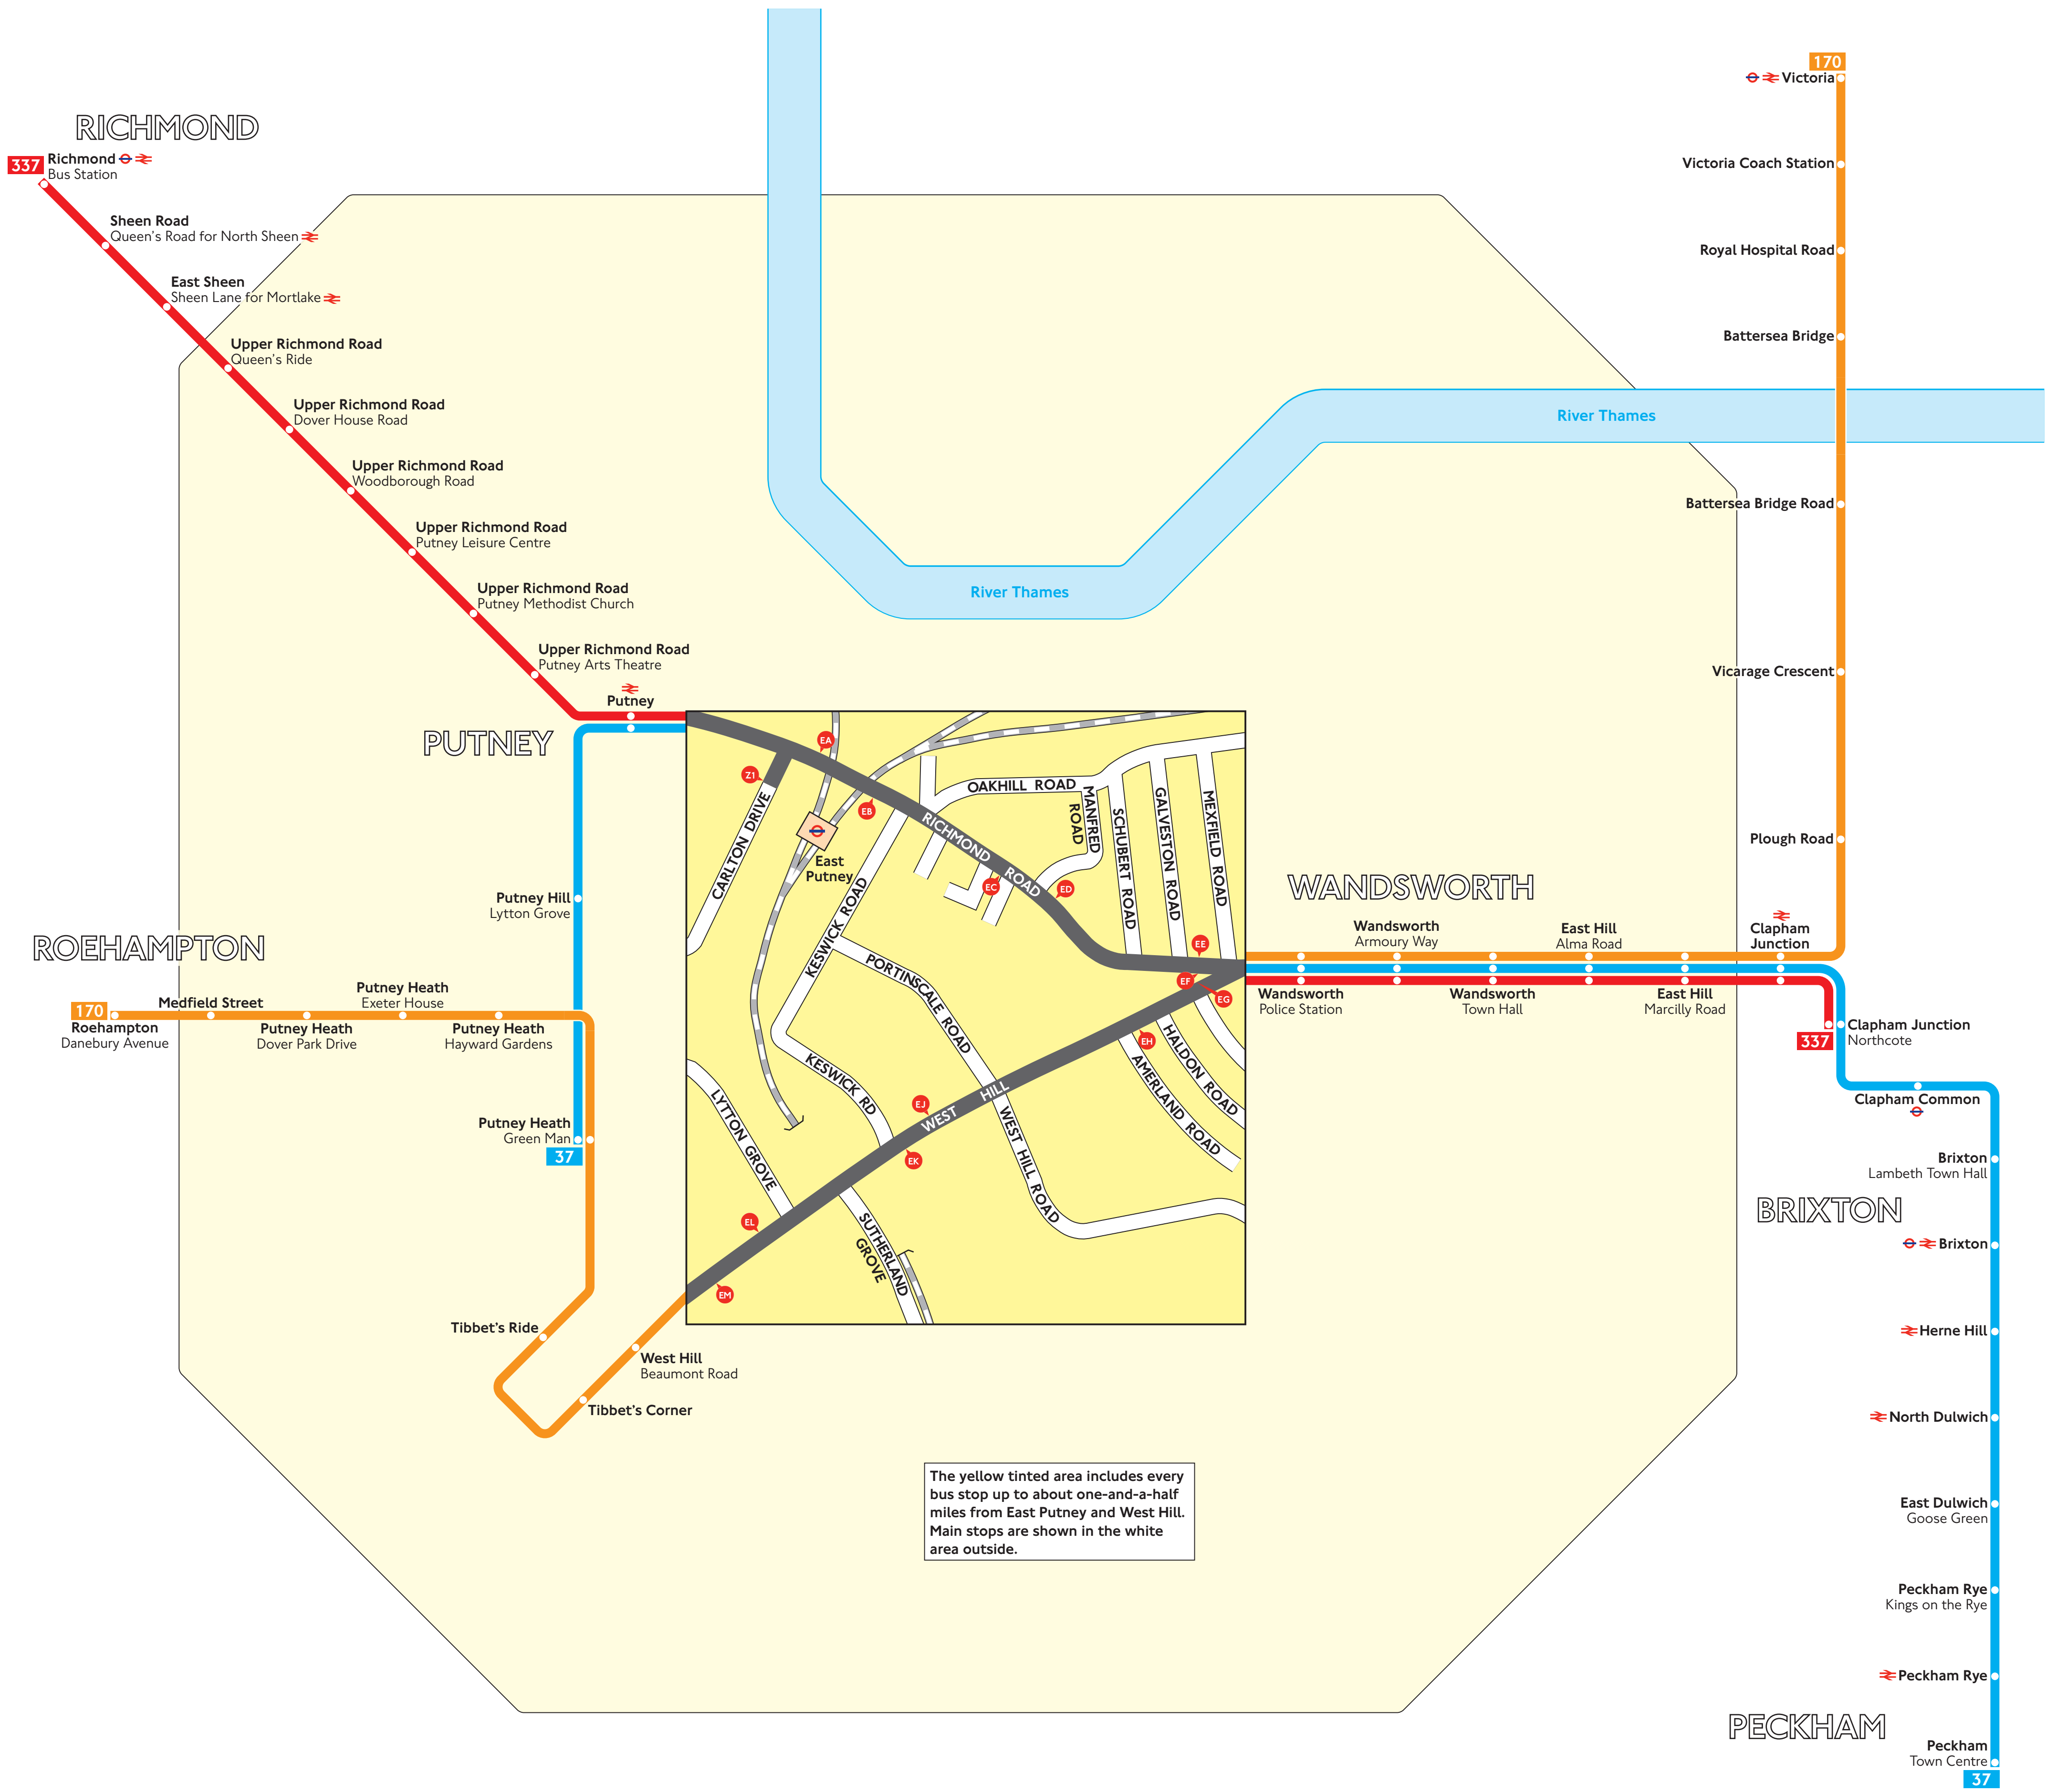

Buses from East Putney and West Hill

© Copyright Transport for London
Information correct from 16 February 2008

Key
 Connections with Underground
 Connections with National Rail

Red discs show the bus stop you need for your chosen bus service. The disc **A** appears on the top of the bus stop in the street (see map of town centre in centre of diagram).

Route finder

Day buses including 24-hour routes

Bus route	Towards	Bus stops
37	Peckham	EA ED EF
	Putney Heath	EB EC EF
170	Roehampton	EH EK EM
	Victoria	EG EJ EL
337	Clapham Junction	EA ED EE
	Richmond	EB EC EF

Destination	Bus routes	Bus stops
H		
Herne Hill	37	EA ED EE
M		
Medfield Street	170	EH EK EM
N		
North Dulwich	37	EA ED EE
P		
Peckham Town Centre	37	EA ED EE
Peckham Rye	37	EA ED EE
Peckham Rye Kings on the Rye	37	EA ED EE
Plough Road	170	EG EJ EL
Putney	37, 337	EB EC EF
Putney Heath Dover Park Drive, Exeter House and Hayward Gardens	170	EB EK EM
Putney Heath Green Man	37	EA EC EF
	170	EH EK EM
Putney Hill Lytton Grove	37	EB EC EF

Destination	Bus routes	Bus stops
R		
Richmond Bus Station	337	EB EC EF
Roehampton Danebury Avenue	170	EH EK EM
Royal Hospital Road	170	EG EJ EL
S		
Sheen Road Queen's Road for North Sheen	337	EB EC EF
T		
Tibbet's Corner	170	EH EK EM
Tibbet's Ride	170	EH EK EM
U		
Upper Richmond Road	337	EB EC EF
V		
Vicarage Crescent	170	EG EJ EL
Victoria	170	EG EJ EL
Victoria Coach Station	170	EG EJ EL
W		
Wandsworth Armoury Way, Police Station and Town Hall	37, 337	EA ED EE
	170	EG EJ EL
West Hill Beaumont Road	170	EH EK EM