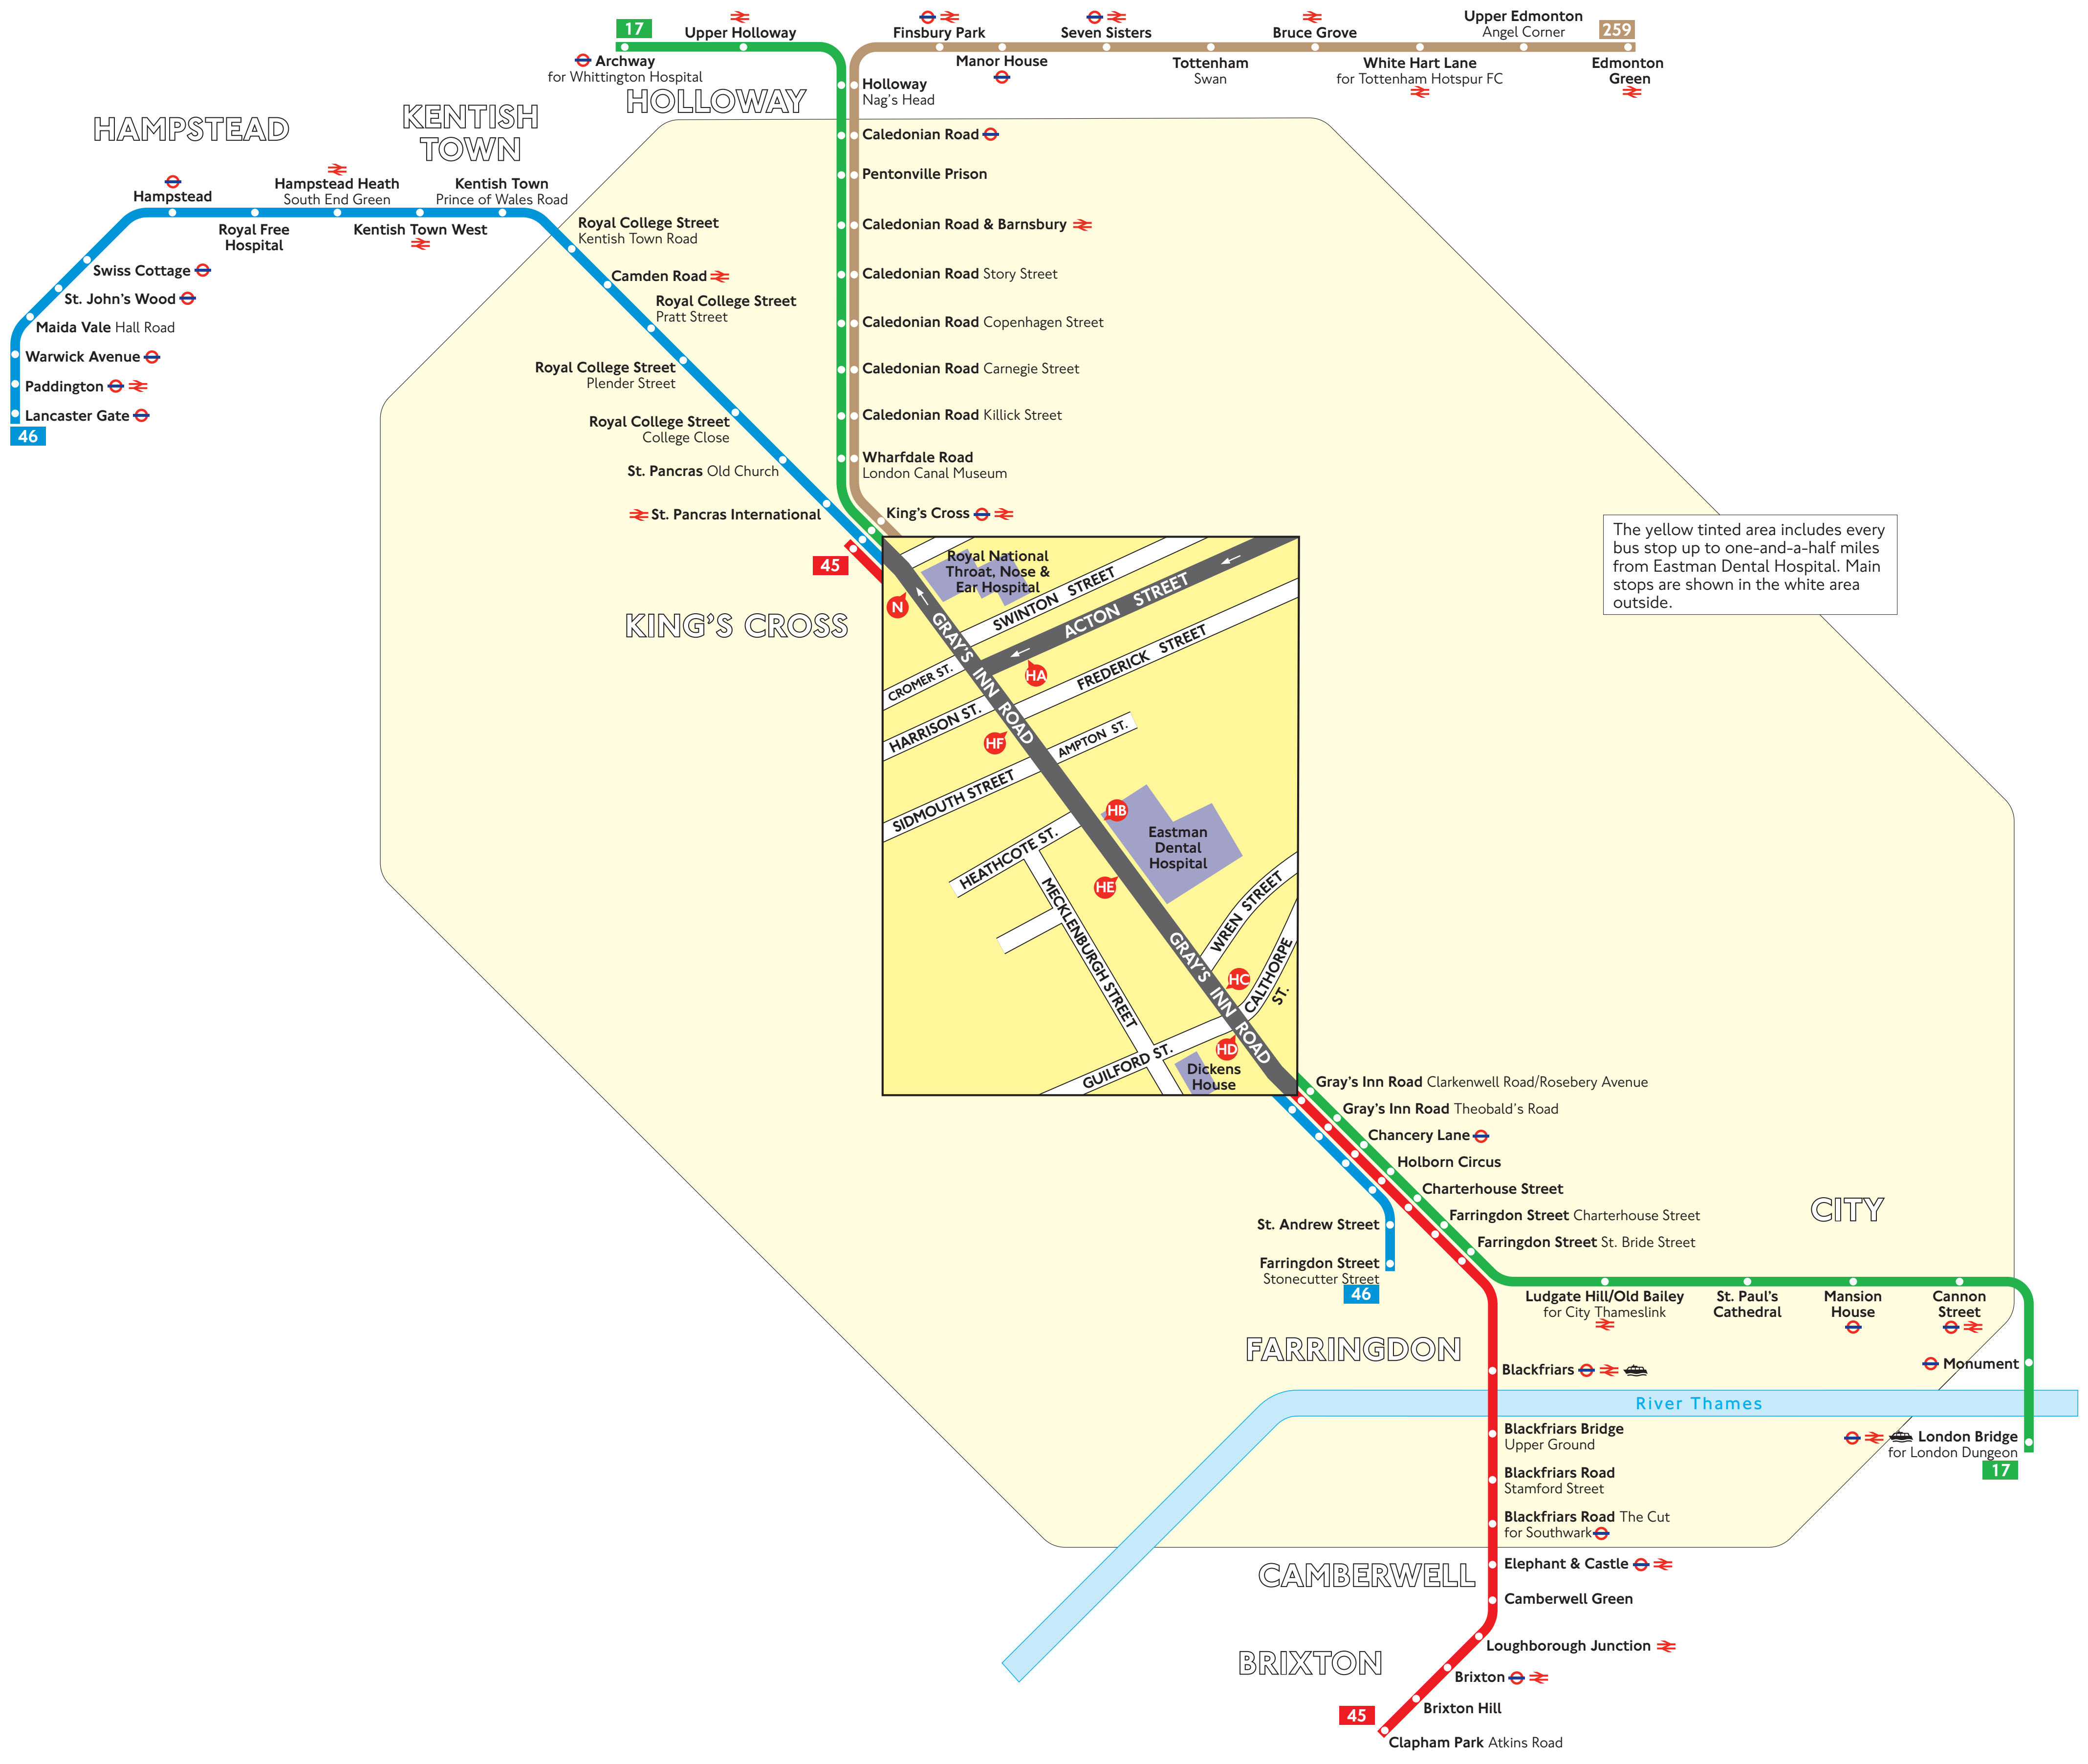

Buses from Eastman Dental Hospital

The yellow tinted area includes every bus stop up to one-and-a-half miles from Eastman Dental Hospital. Main stops are shown in the white area outside.

© copyright Transport for London
Information correct from 14 November 2007

Key

- Connections with Underground
- Connections with National Rail
- Connections with Riverboat

Red discs show the bus stop you need for your chosen bus service. The disc **A** appears on the top of the bus stop in the street (see map of town centre in centre of diagram).

Destination	Bus routes	Bus stops
H		
Hampstead Heath	46	HD HE HF N
South End Green	46	HD HE HF N
Hampstead	46	HD HE HF N
Holborn Circus	17, 45, 46	HA HB HC
Holloway Nag's Head	17	HD HE HF N
	259	N
K		
Kentish Town	46	HD HE HF N
Prince of Wales Road	46	HD HE HF N
Kentish Town West	46	HD HE HF N
King's Cross	17, 45, 46	HD HE HF N
	259	N
L		
Lancaster Gate	46	HD HE HF N
London Bridge	17	HA HB HC
for London Dungeon		
Loughborough Junction	45	HA HB HC
Ludgate Hill/Old Bailey	17	HA HB HC
for City Thameslink		
M		
Maida Vale Hall Road	46	HD HE HF N
Manor House	259	N
Monument	17	HA HB HC
P		
Paddington	46	HD HE HF N
Pentonville Prison	17	HD HE HF N
	259	N

Destination	Bus routes	Bus stops
R		
Royal College Street	46	HD HE HF N
Royal Free Hospital	46	HD HE HF N
S		
St. Andrew Street	46	HA HB HC
St. John's Wood	46	HD HE HF N
St. Pancras International	46	HD HE HF N
St. Pancras Old Church	46	HD HE HF N
St. Paul's Cathedral	17	HA HB HC
Seven Sisters	259	N
Southwark	45	HA HB HC
Swiss Cottage	46	HD HE HF N
T		
Tottenham Swan	259	N
U		
Upper Edmonton Angel Corner	259	N
Upper Holloway	17	HD HE HF N
W		
Warwick Avenue	46	HD HE HF N
Wharfdale Road	17	HD HE HF N
London Canal Museum	259	N
White Hart Lane	259	N
for Tottenham Hotspur FC		
Whittington Hospital (Archway)	17	HD HE HF N