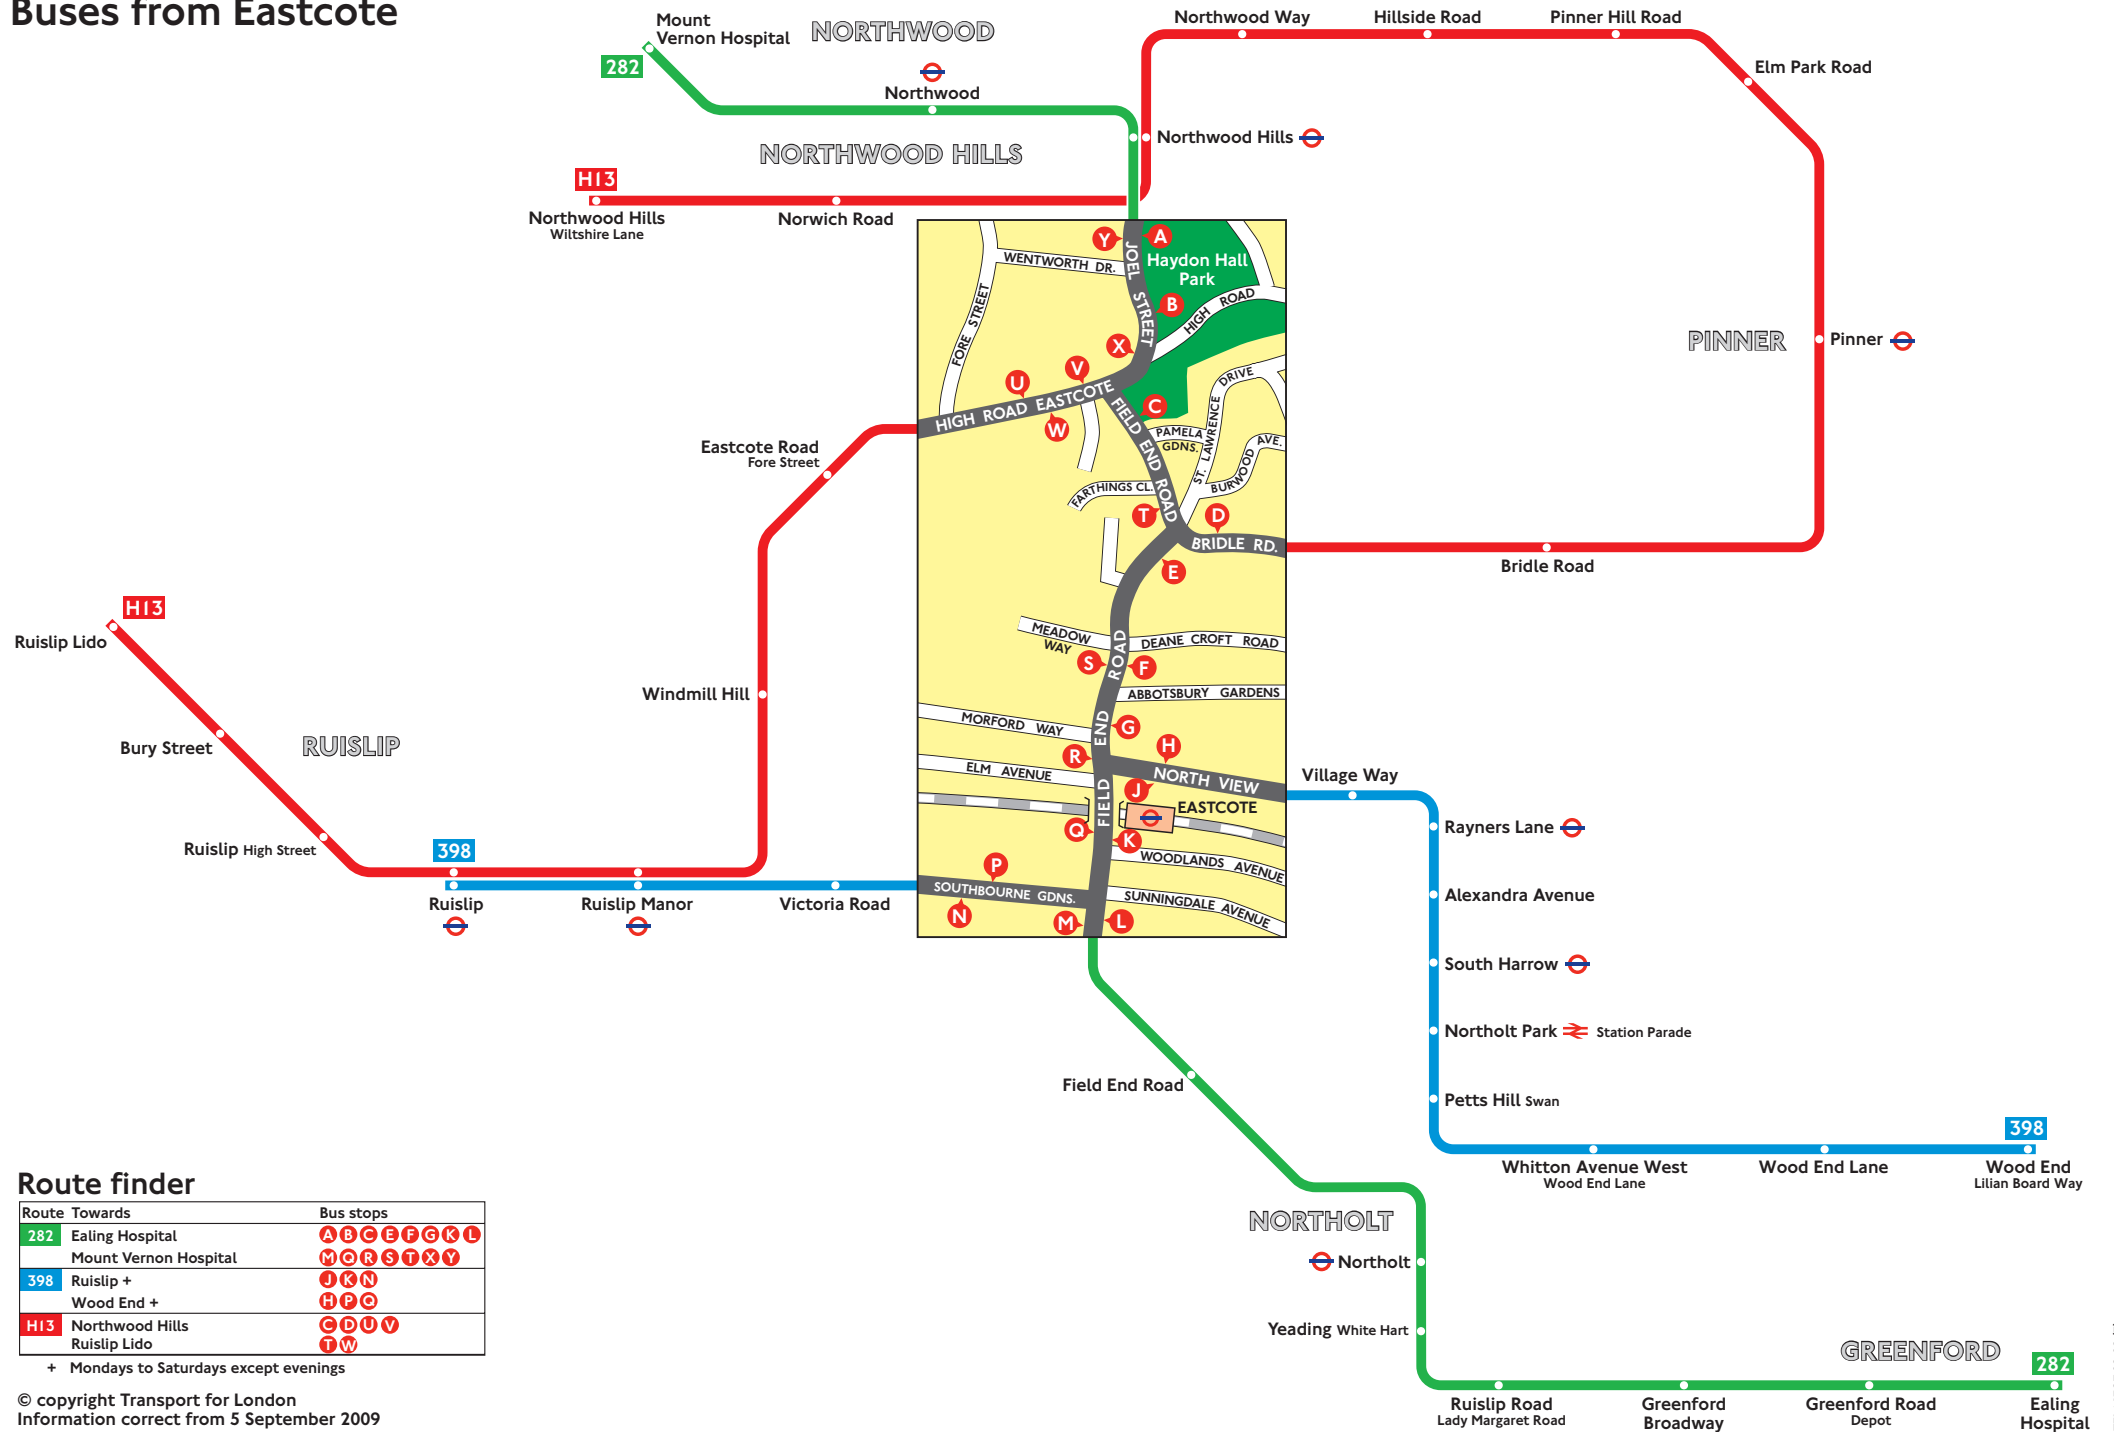

Buses from Eastcote

Route finder

Route	Towards	Bus stops
282	Ealing Hospital Mount Vernon Hospital	A B C E F G K L M O R S T X Y
398	Ruislip + Wood End +	J K N H P Q
H13	Northwood Hills Ruislip Lido	C D U V T W

+ Mondays to Saturdays except evenings