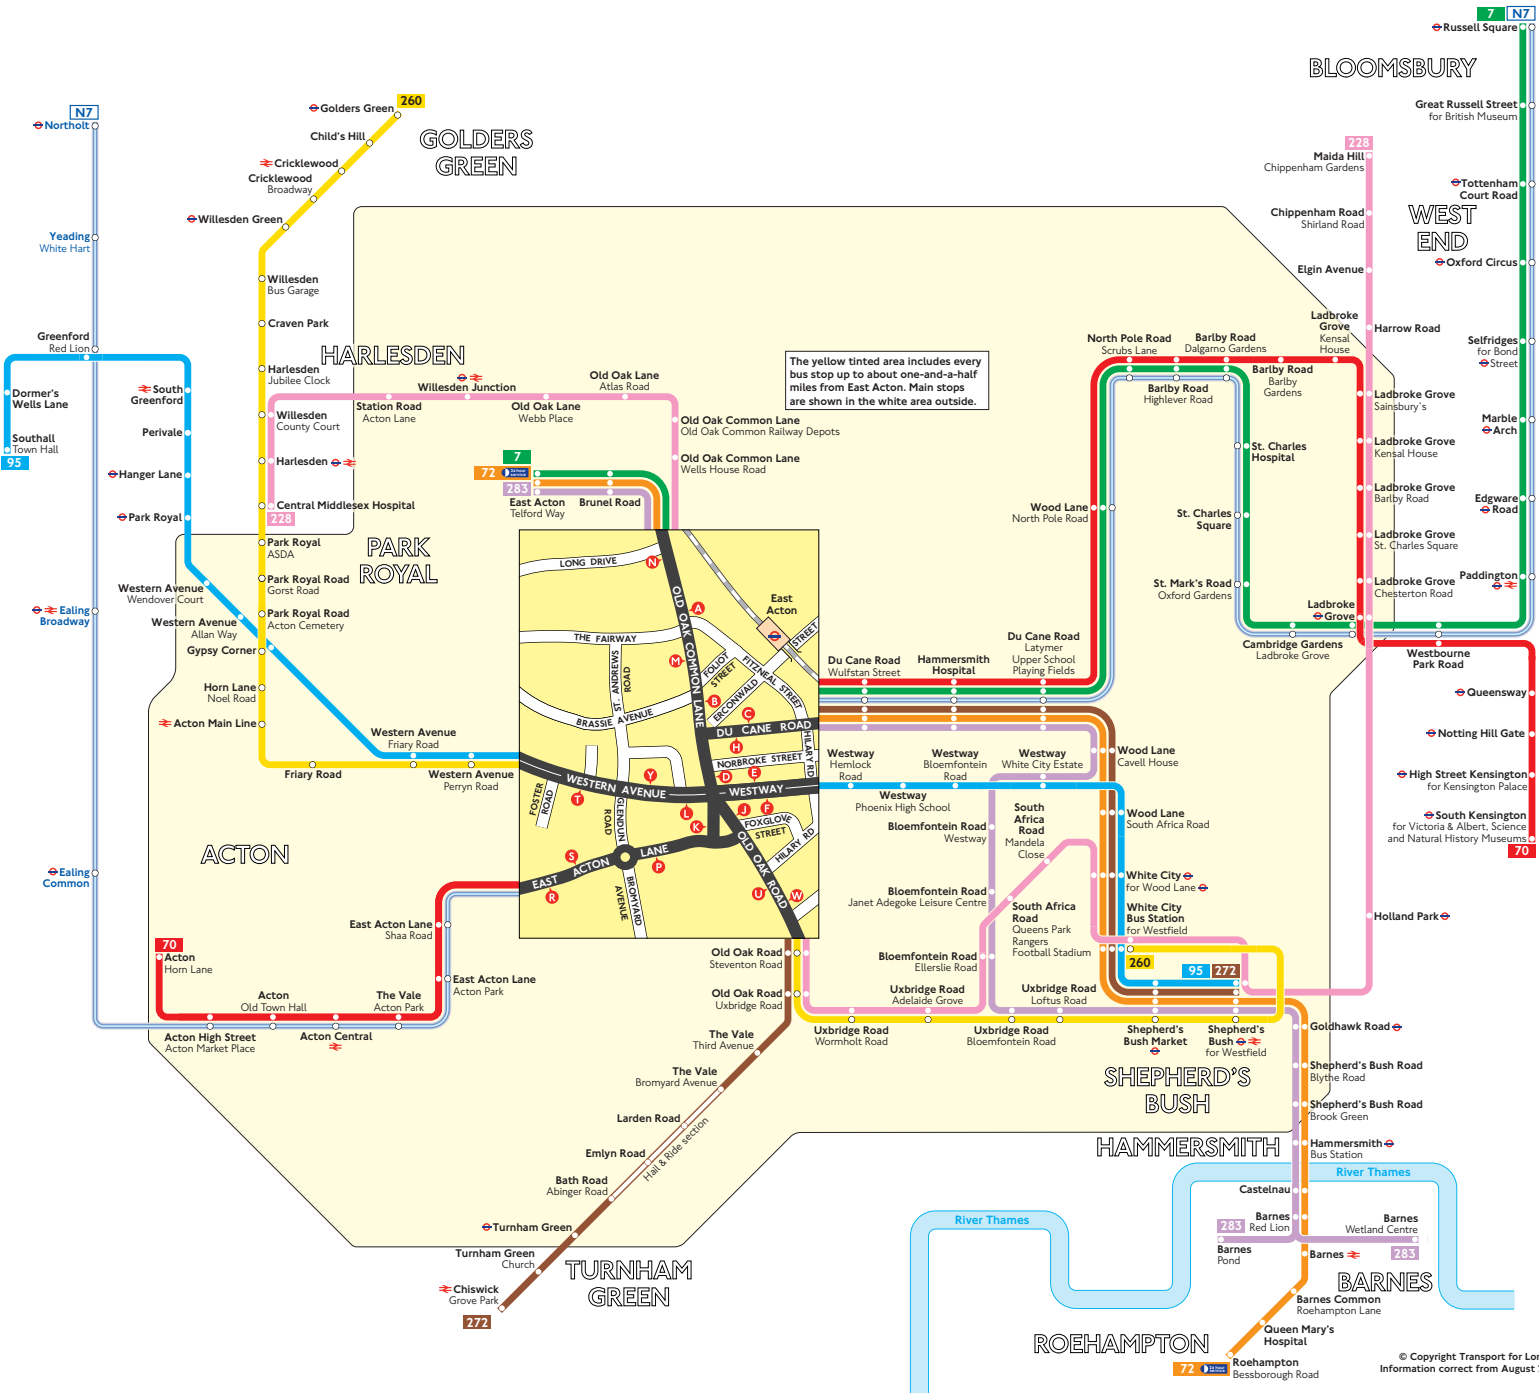

Buses from East Acton

Key

- 7 Day buses in black
- N7 Night buses in blue
- Connections with Underground
- Connections with National Rail
- Early mornings and evenings only
- Daytimes only when Wetland Centre is open

Red discs show the bus stop you need for your chosen bus service. The disc appears on the top of the bus stop in the street (see map of town centre in centre of diagram).

Route finder

Day buses including 24-hour routes

Bus route	Towards	Bus stops
7	East Acton Telford Way	H M N
	Russell Square	A B C
70	Acton	D H J P R
	South Kensington	C K S
72	East Acton Telford Way	H M N
	Roehampton	A B C
95	Shepherd's Bush	E Y
	Southall	F L T
228	Central Middlesex Hospital	K M N U
	Maida Hill	A B D J W
260	Golders Green	L T U
	White City	J W Y
272	Chiswick	D H J W
	Shepherd's Bush	C K U
283	Barnes Wetland Centre (daytimes only when centre is open) or Barnes Pond at other times	A B C
	East Acton Telford Way	H M N

Night buses

Bus route	Towards	Bus stops
N7	Northolt	D H J P R
	Russell Square	C K S