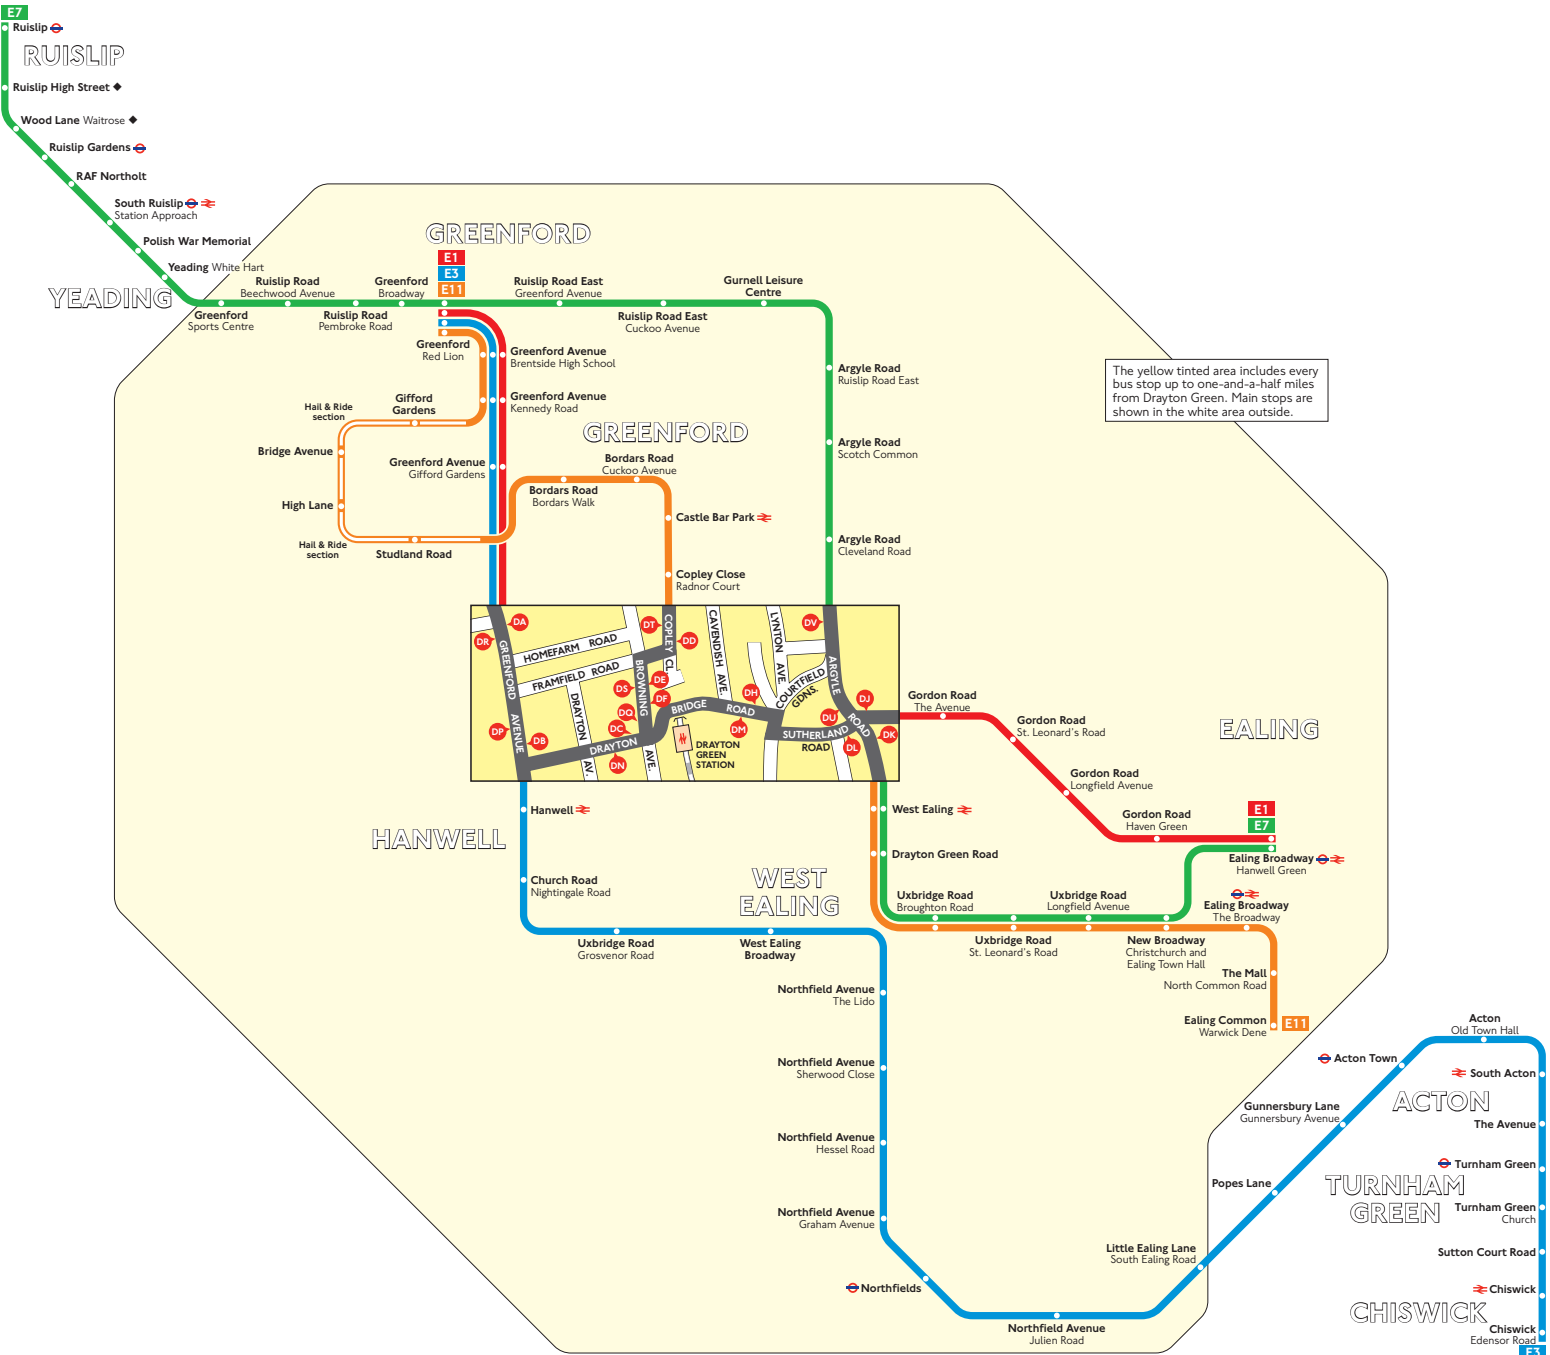

Buses from Drayton Green

Key

- Connections with Underground
- Connections with National Rail
- Connections with Dockland Light Railway
- Shopping hours only

Red discs show the bus stop you need for your chosen bus service. The disc appears on the top of the bus stop in the street (see map of town centre in centre of diagram).

Route finder

Day buses

Bus route	Towards	Bus stops
E1	Ealing Broadway	DA DB DC DH DJ
	Greenford	DL DM DN DP DR
E3	Chiswick	DA DB
	Greenford	DP DR
E7	Ealing Broadway	DK
	Ruislip	DU DV
E11	Ealing Common	DD DE DF DH DK
	Greenford	DL DM DO DS DT