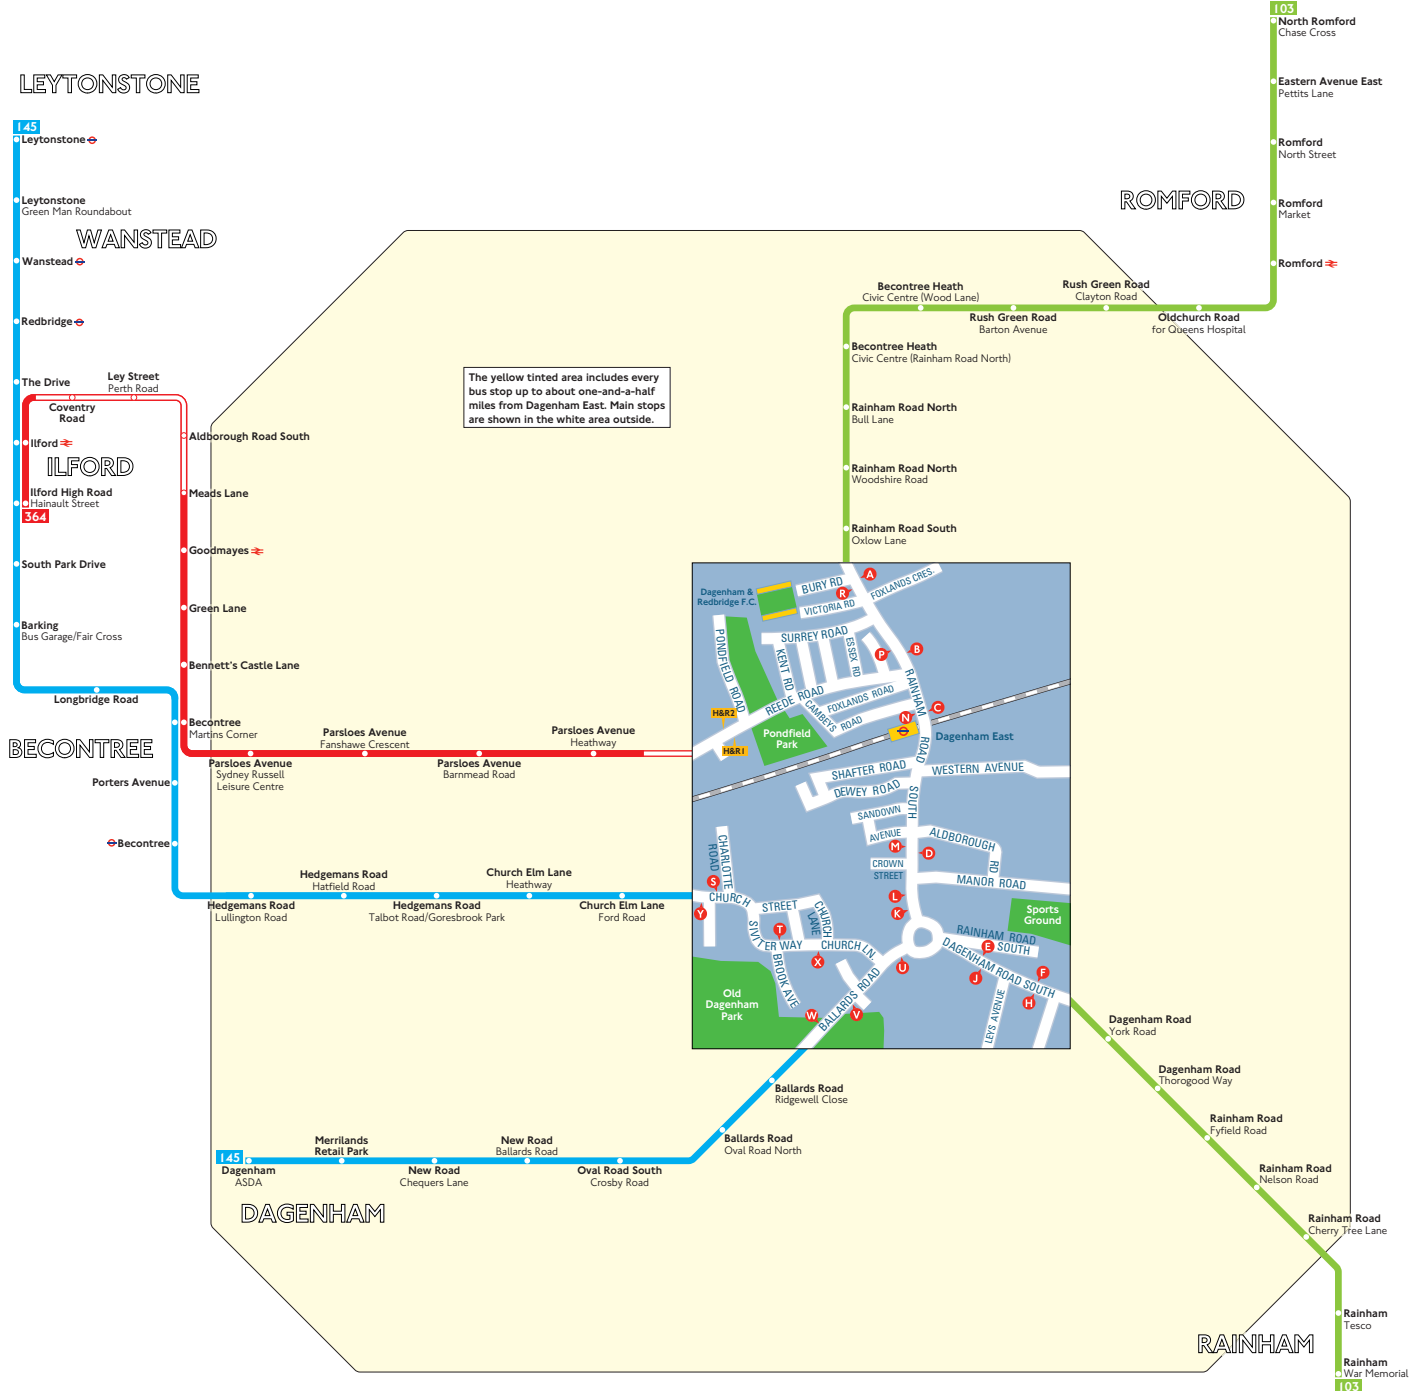

# Buses from Dagenham East

## Key

- Connections with London Underground
  - Connections with National Rail
  - Wednesdays only
- Route 364 operates as Hail & Ride on the sections of roads marked **HBR1** and **HBR2** on the map. Buses stop at any safe point along the road. There are no bus stops at these locations, but please indicate clearly to the driver when you wish to board or alight.

**A**

Red discs show the bus stop you need for your chosen bus service. The disc **A** appears on the top of the bus stop in the street (see map of town centre in centre of diagram).

## Route finder