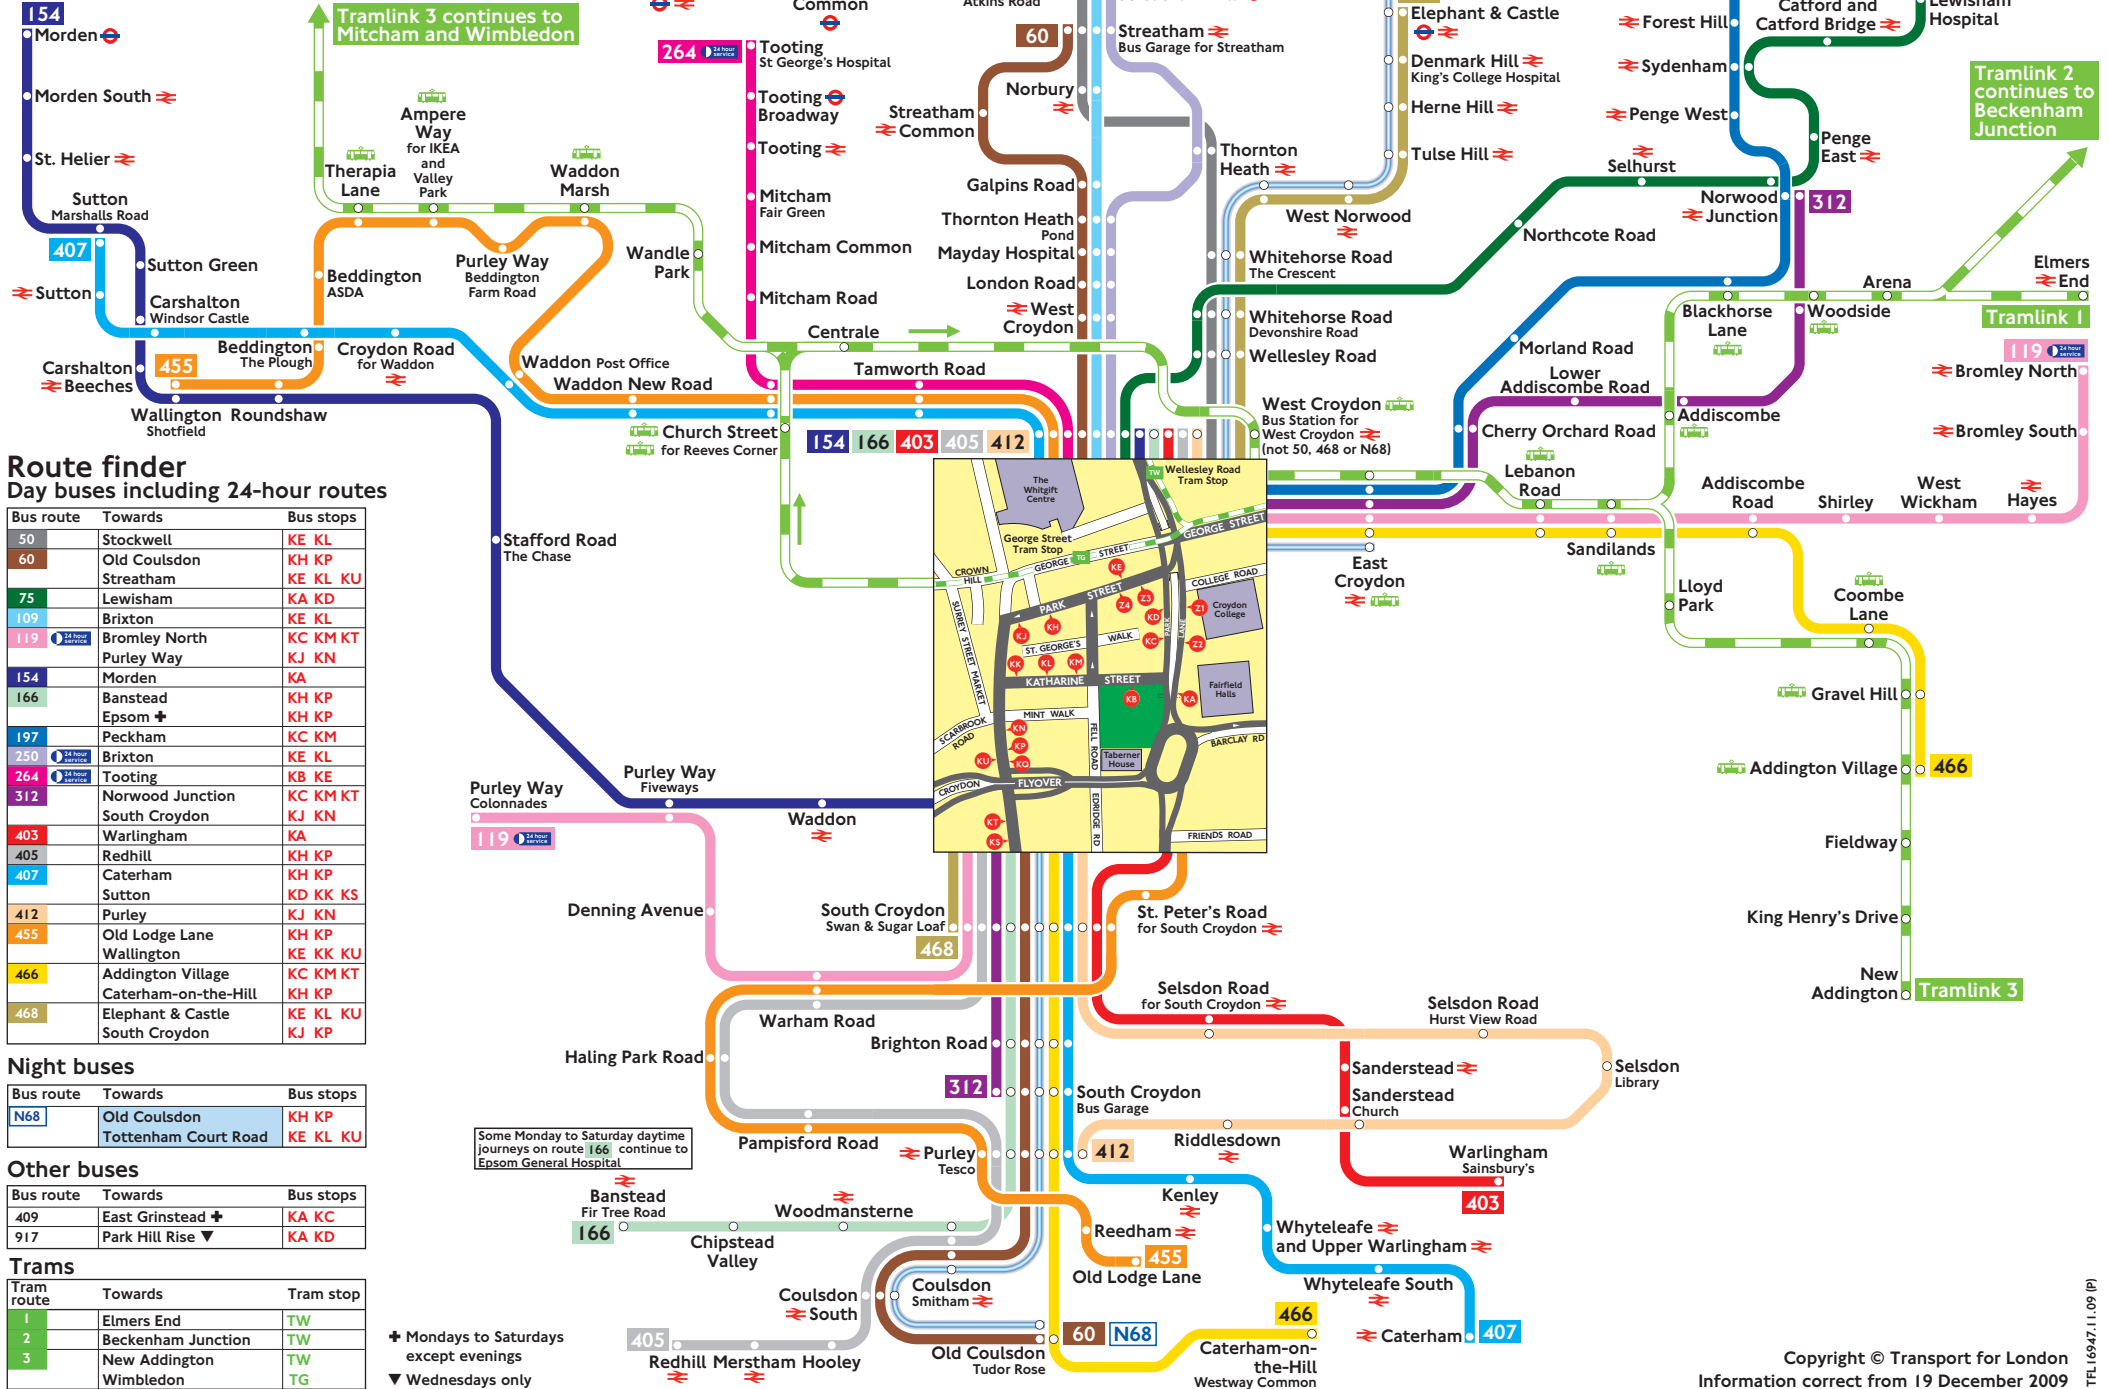

Buses and trams from Croydon town centre

Route finder

Day buses including 24-hour routes

Bus route	Towards	Bus stops
50	Stockwell	KE KL
60	Old Coulsdon Streatham	KH KP KE KL KU
75	Lewisham	KA KD
109	Brixton	KE KL
119	Bromley North Purley Way	KC KM KT KJ KN
154	Morden	KA
166	Banstead Epsom	KH KP KH KP
197	Peckham	KC KM
250	Brixton	KE KL
264	Tooting	KB KE
312	Norwood Junction South Croydon	KC KM KT KJ KN
403	Waringham	KA
405	Redhill	KH KP
407	Caterham Sutton	KH KP KD KK KS
412	Purley	KJ KN
455	Old Lodge Lane Wallington	KH KP KE KK KU
466	Addington Village Caterham-on-the-Hill	KC KM KT KH KP
468	Elephant & Castle South Croydon	KE KL KU KJ KP

Night buses

Bus route	Towards	Bus stops
N68	Old Coulsdon Tottenham Court Road	KH KP KE KL KU

Other buses

Bus route	Towards	Bus stops
409	East Grinstead	KA KC
917	Park Hill Rise	KA KD

Trams

Tram route	Towards	Tram stop
1	Elmers End	TW
2	Beckenham Junction	TW
3	New Addington Wimbledon	TW TG

♣ Mondays to Saturdays except evenings

▼ Wednesdays only

Some Monday to Saturday daytime journeys on route 166 continue to Epsom General Hospital