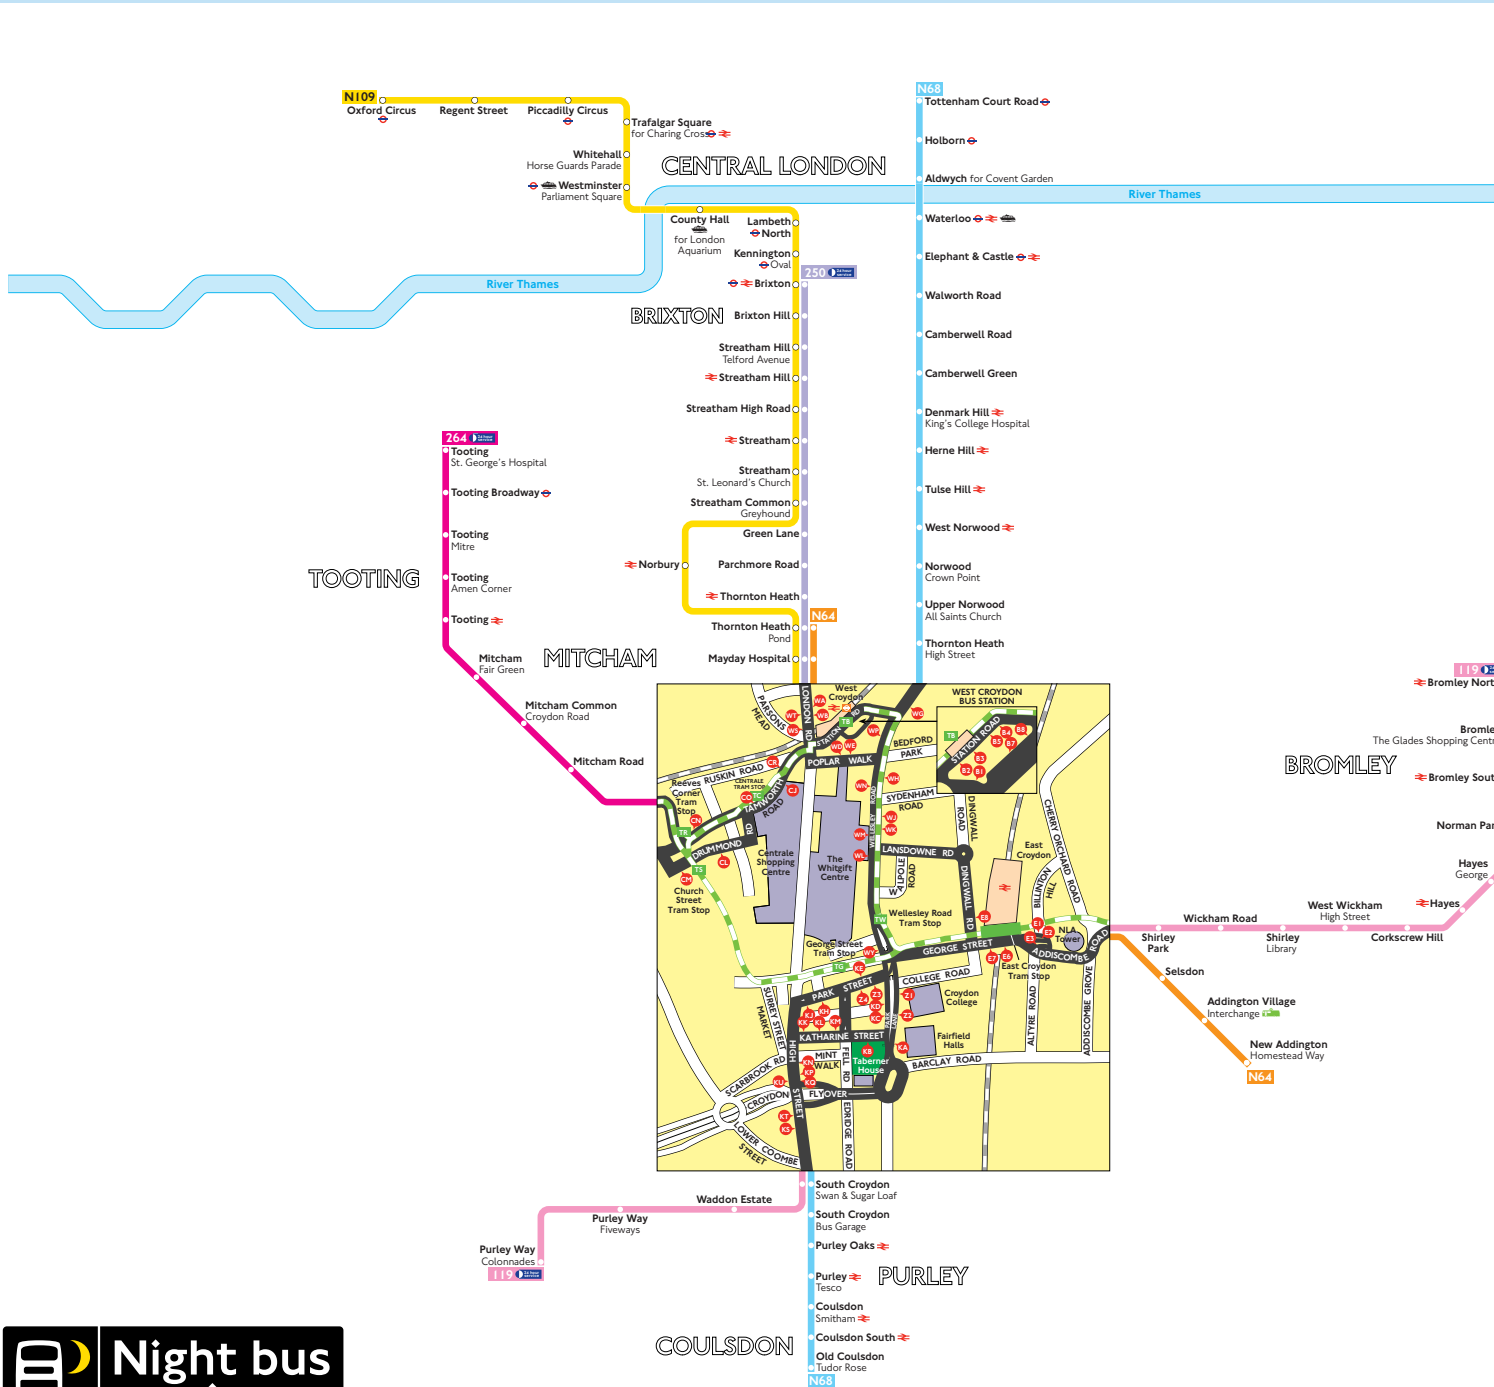

Night buses from Croydon

Key

- Connections with London Underground
 - Connections with London Overground
 - Connections with National Rail
 - Connections with Docklands Light Railway
 - Connections with river boats
 - Connections with Tramlink
- Red discs show the bus stop you need for your chosen bus service. The disc appears on the top of the bus stop in the street (see map of town centre in centre of diagram).

Route finder

Night buses including 24-hour routes

Bus route	Towards	Bus stops
119	Bromley North	EB KC KM KT
	Purley Way	EP QL QN
250	Brixton	BA BE BL WL WS
264	Tooting	BT CB CH CS KE KH
N64	New Addington	EB EB WB WC WK
	Thornton Heath	BA EB WL WT WY
N68	Old Coulsdon	EP EB KH KP WS WH WK
	Tottenham Court Road	EB KE KL KU WL WP
N109	Oxford Circus	BA BE BL WL WT

Day buses

For day bus information, please see separate poster.