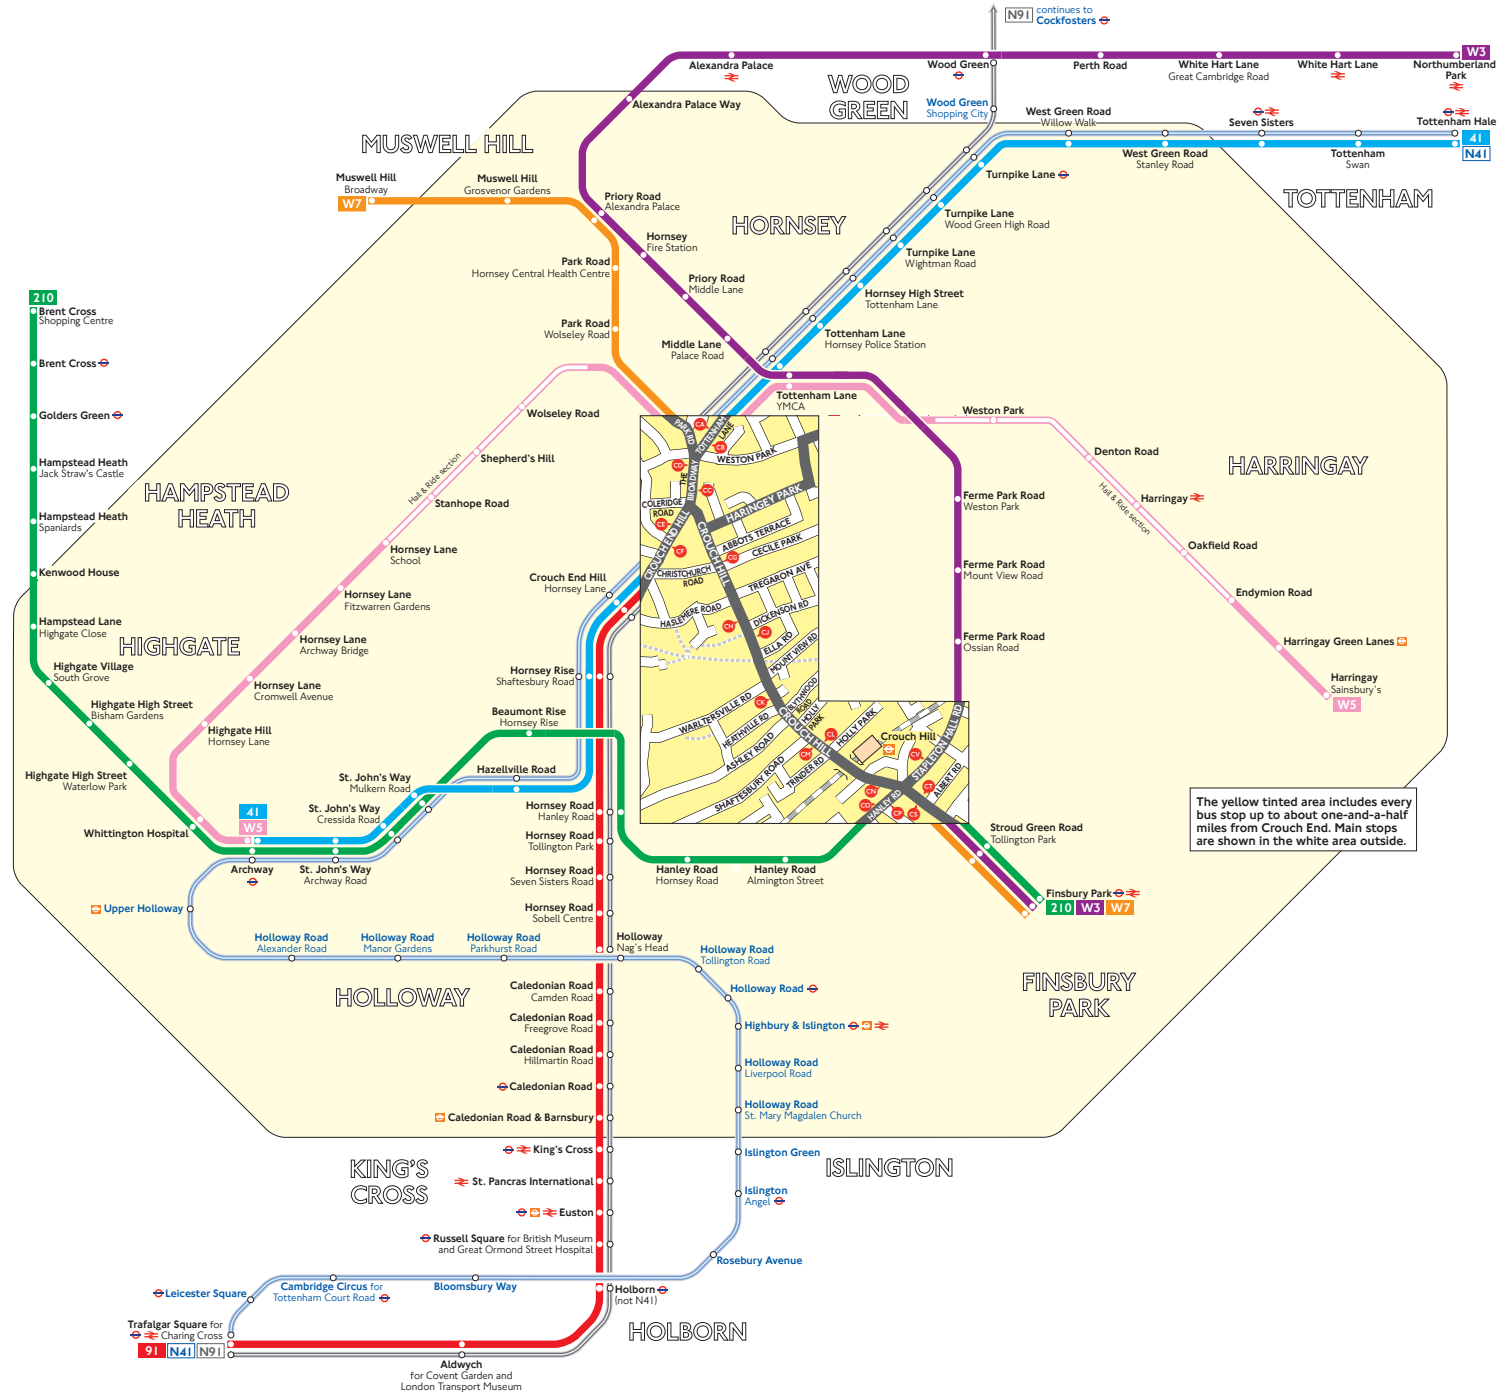

Buses from Crouch End

Route finder

Day buses

Bus route	Towards	Bus stops
41	Archway	CB CE
	Tottenham Hale	CA CE
91	Trafalgar Square	CB CF
210	Brent Cross	CP CS
	Finsbury Park	CD CT
W3	Finsbury Park	CT
	Northumberland Park	CS CV
W5	Archway	CD
	Harringay	CA
W7	Finsbury Park	CC CG CJ CL CT
	Muswell Hill	CD CH CK CM CN CS

Night buses

Bus route	Towards	Bus stops
N41	Tottenham Hale	CA CE
	Trafalgar Square	CB CF
N91	Cockfosters	CA CE
	Trafalgar Square	CB CF

The yellow tinted area includes every bus stop up to about one-and-a-half miles from Crouch End. Main stops are shown in the white area outside.