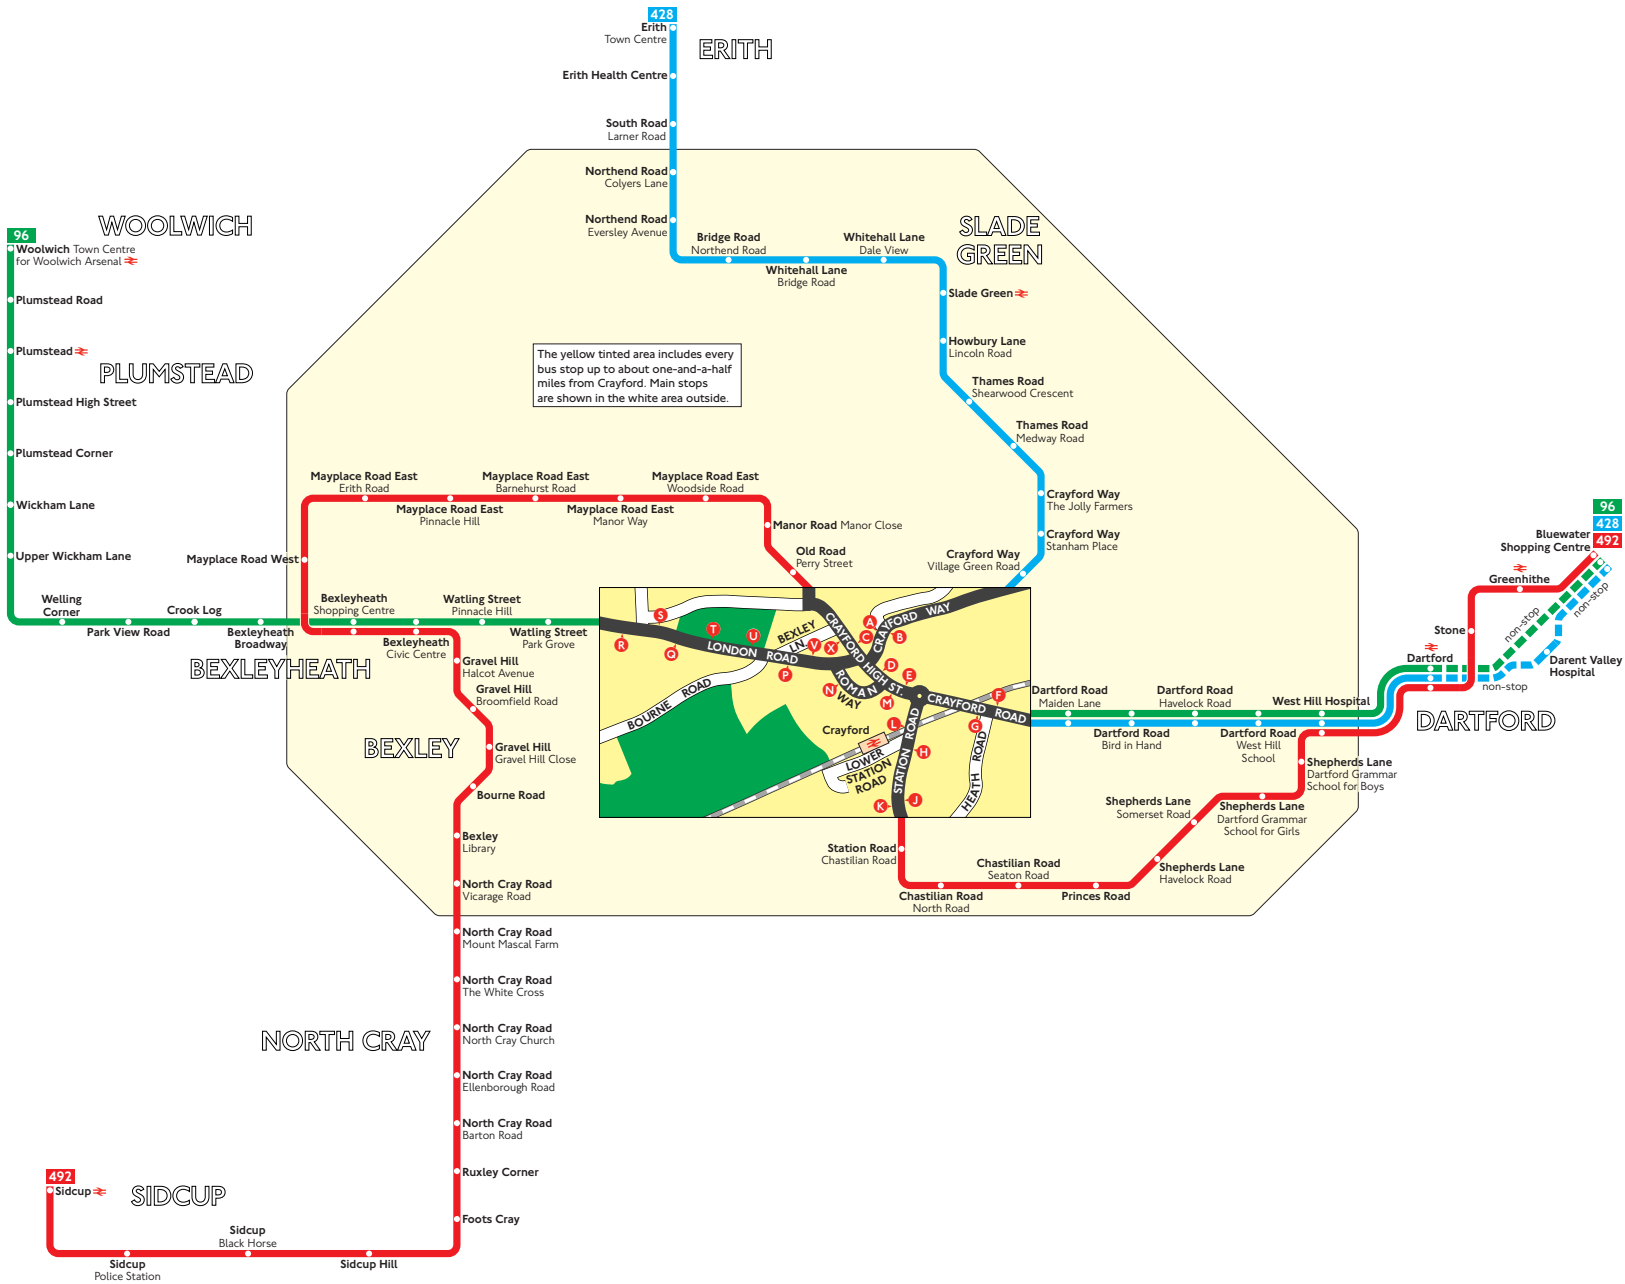

Buses from Crayford

Key

Connections with National Rail

A Red discs show the bus stop you need for your chosen bus service. The disc appears on the top of the bus stop in the street (see map of town centre in centre of diagram).

Route finder

Day buses

Bus route	Towards	Bus stops
96	Bluewater Shopping Centre	D E F S T U V
	Woolwich	G M N P O R
428	Bluewater Shopping Centre	B D E F
	Erith	A G M N
492	Bluewater Shopping Centre	C D E H J
	Sidcup	K L M N X