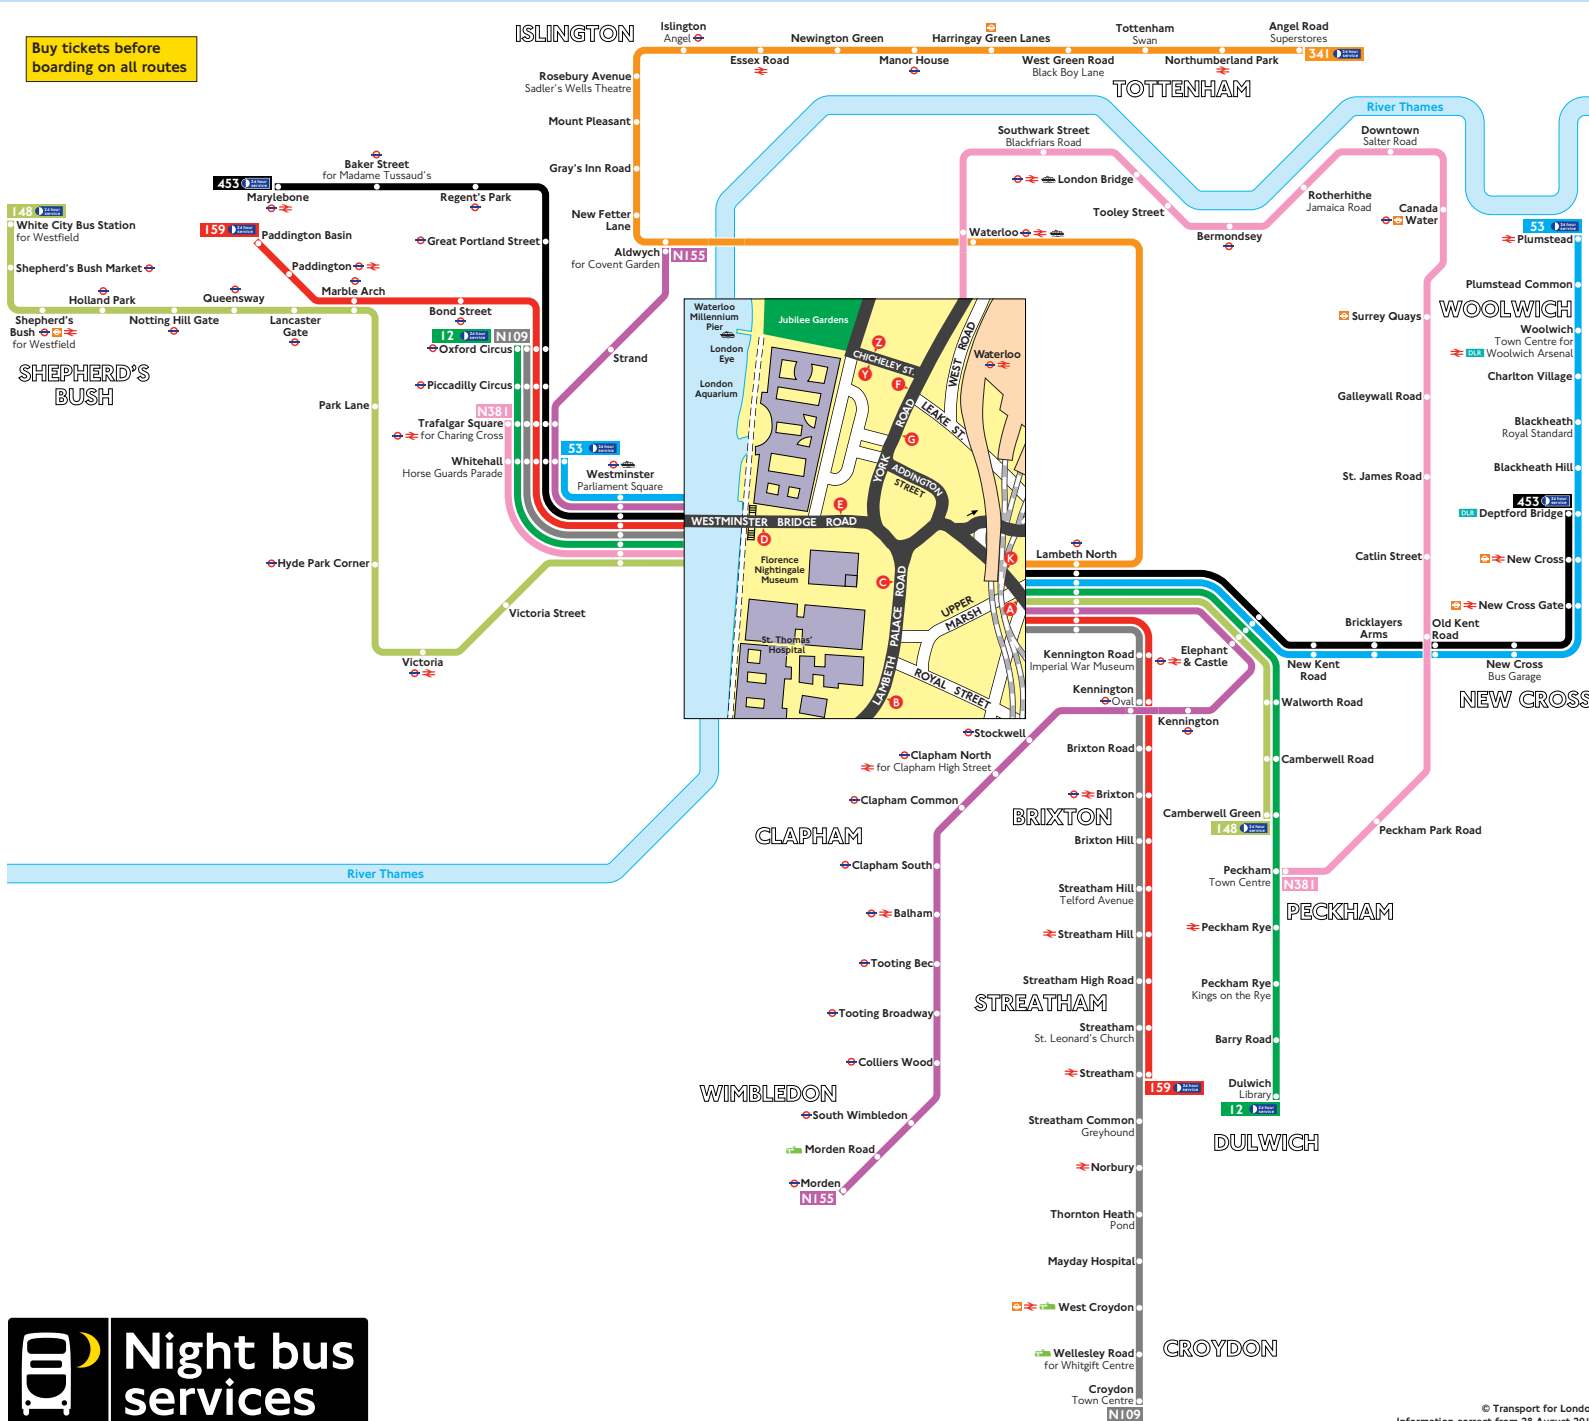

Night buses from County Hall

Buy tickets before boarding on all routes

Key

- Connections with London Underground
 - Connections with London Overground
 - Connections with National Rail
 - Connections with Docklands Light Railway
 - Connections with river boats
 - Connections with Tramlink
- Red discs show the bus stop you need for your chosen bus service. The disc appears on the top of the bus stop in the street (see map of town centre in centre of diagram).

Route finder

Night buses including 24-hour routes

Bus route	Towards	Bus stops
12	Dulwich	E K
	Oxford Circus	A D
53	Plumstead	E K
	Whitehall	A D
148	Camberwell Green	E K
	White City	A D
159	Paddington Basin	A D
	Streatham	E K
341	Angel Road	K
453	Deptford Bridge	E K
	Marylebone	A D
N109	Croydon	E K
	Oxford Circus	A D
N155	Aldwych	A D
	Morden	E K
N381	Peckham	E K