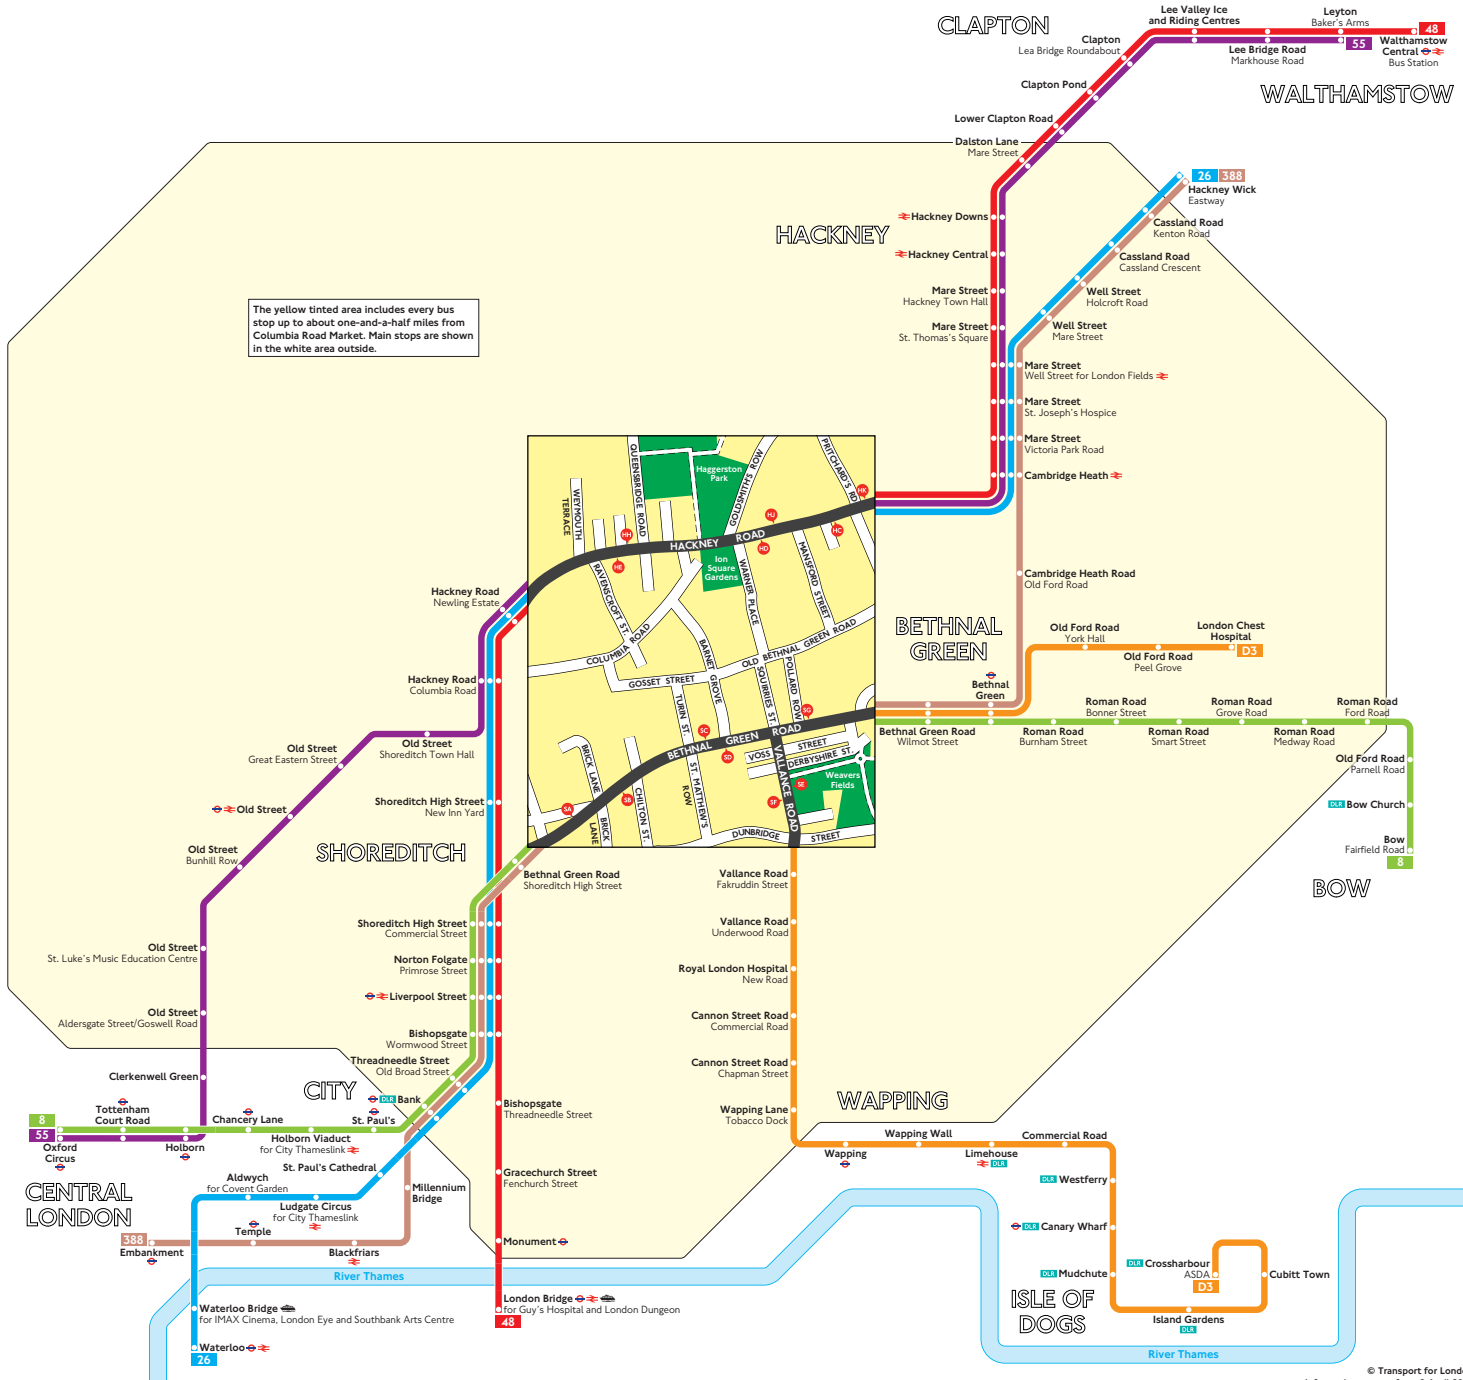

# Buses from Columbia Road Market

## Key

- 8 Day buses in black
- N8 Night buses in blue
- Connections with Underground
- Connections with National Rail
- DLR Connections with Docklands Light Railway
- Connections with river boats

Red discs show the bus stop you need for your chosen bus service. The disc **A** appears on the top of the bus stop in the street (see map of town centre in centre of diagram).

## Route finder

### Day buses

Bus route	Towards	Bus stops
8	Bow	SA SC SG
	Oxford Circus	SB SD
26	Hackney Wick	HH HU HK
	Waterloo	HC HD HE
48	London Bridge	HC HD HE
	Walthamstow	HH HU HK
55	Leyton	HH HU HK
	Oxford Circus	HC HD HE
388	Embankment	SB SD
	Hackney Wick	SA SC SG
D3	Crossharbour	SE
	London Chest Hospital	SP SG