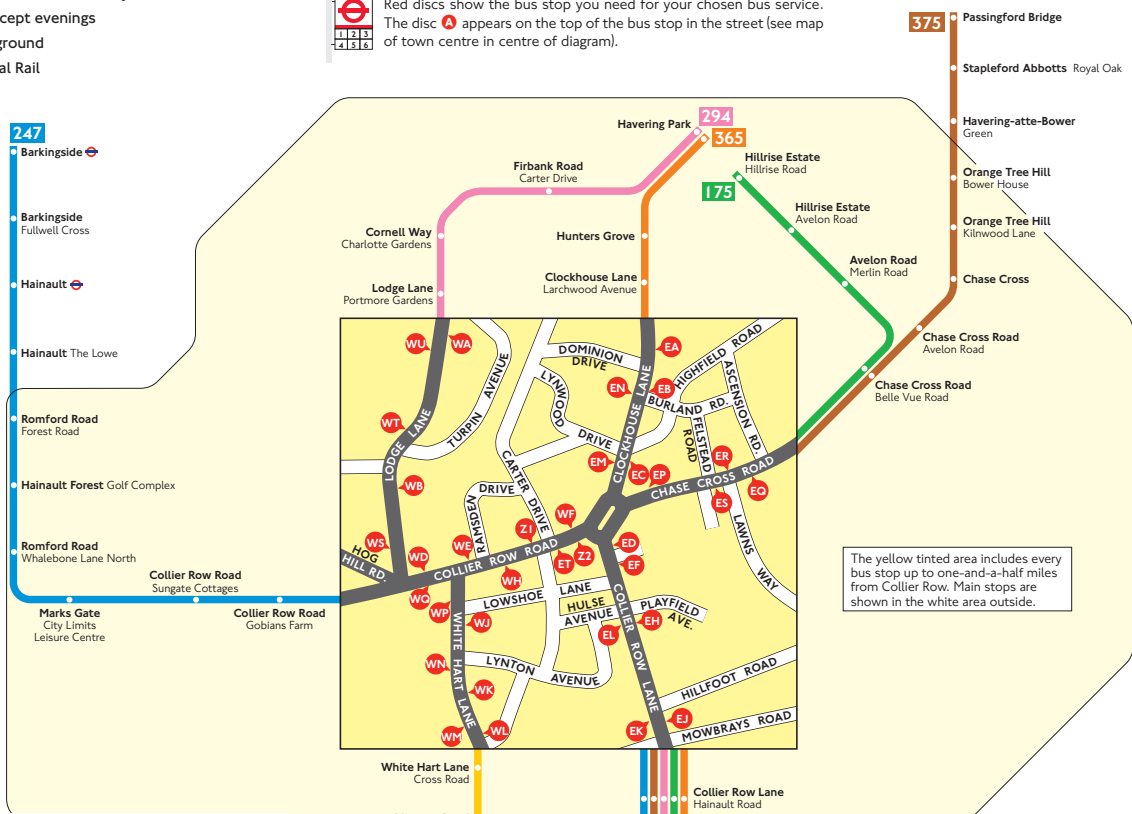

Buses from Collier Row

Key

- ▼ Mondays to Fridays until 2230 and Saturdays until 0645
- + Mondays to Saturdays except evenings
- ⊕ Connections with Underground
- 🚆 Connections with National Rail

A Red discs show the bus stop you need for your chosen bus service. The disc **A** appears on the top of the bus stop in the street (see map of town centre in centre of diagram).

The yellow tinted area includes every bus stop up to one-and-a-half miles from Collier Row. Main stops are shown in the white area outside.

Route finder

Day buses including 24 hour route

Bus route	Towards	Bus stops
175	Dagenham Ford's Main Works ▼	ED EH EJ ES ES
	Dagenham New Road/ Kent Avenue Daily	ED EH EJ ES ES
	Hillrise Estate	EK EL EP ER
247	Barkingside	EK EL ET WF WQ
	Romford	ED EH EJ WD WE WF
252	Hornchurch	ET WH WJ WK WL
294	Havering Park	EK EL ET WF WQ WS WT WL
	Noak Hill	ED EH EJ WA WB WD WE WF
365	Havering Park	EK EL EM EN
	Mardyke Estate	EA EL EC ED EH EJ
375	Passingford Bridge +	EK EL EP ER
	Romford +	EF EH EJ ES ES

Route **175** continues to Ford's Main Works on Mondays to Fridays until 2230 and on Saturdays until 0645