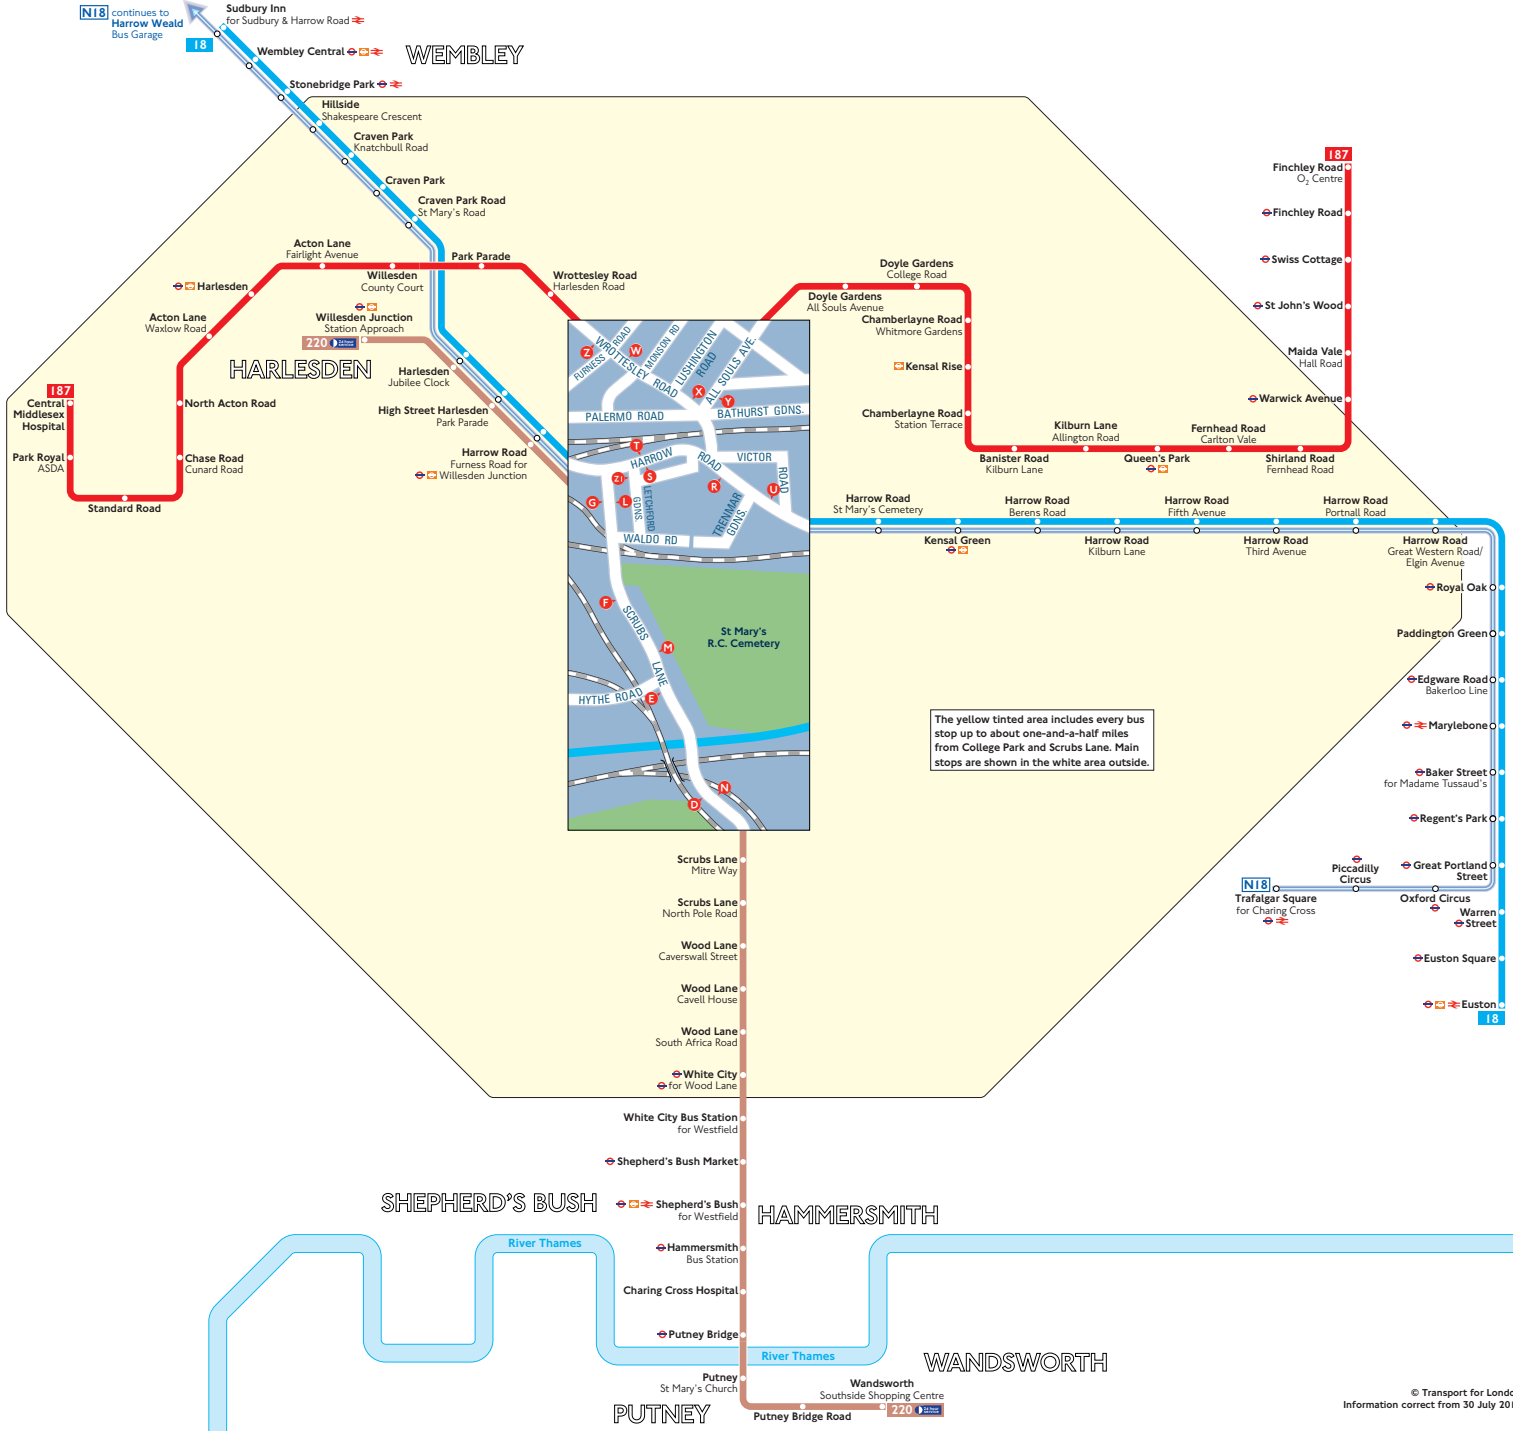

Buses from College Park and Scrubs Lane

Key

- 18 Day buses in black
- N18 Night buses in blue
- Connections with London Underground
- Connections with London Overground
- Connections with National Rail

A Red discs show the bus stop you need for your chosen bus service. The disc **A** appears on the top of the bus stop in the street (see map of town centre in centre of diagram).

Route finder

Day buses including 24-hour services

Bus route	Towards	Bus stops
18	Euston	T U
	Sudbury	R S
187	Central Middlesex Hospital	Y Z
	Finchley Road	T
220	Wandsworth	L M N
	Willesden Junction	D E F G

Night buses

Bus route	Towards	Bus stops
N18	Harrow Weald	R S
	Trafalgar Square	T U