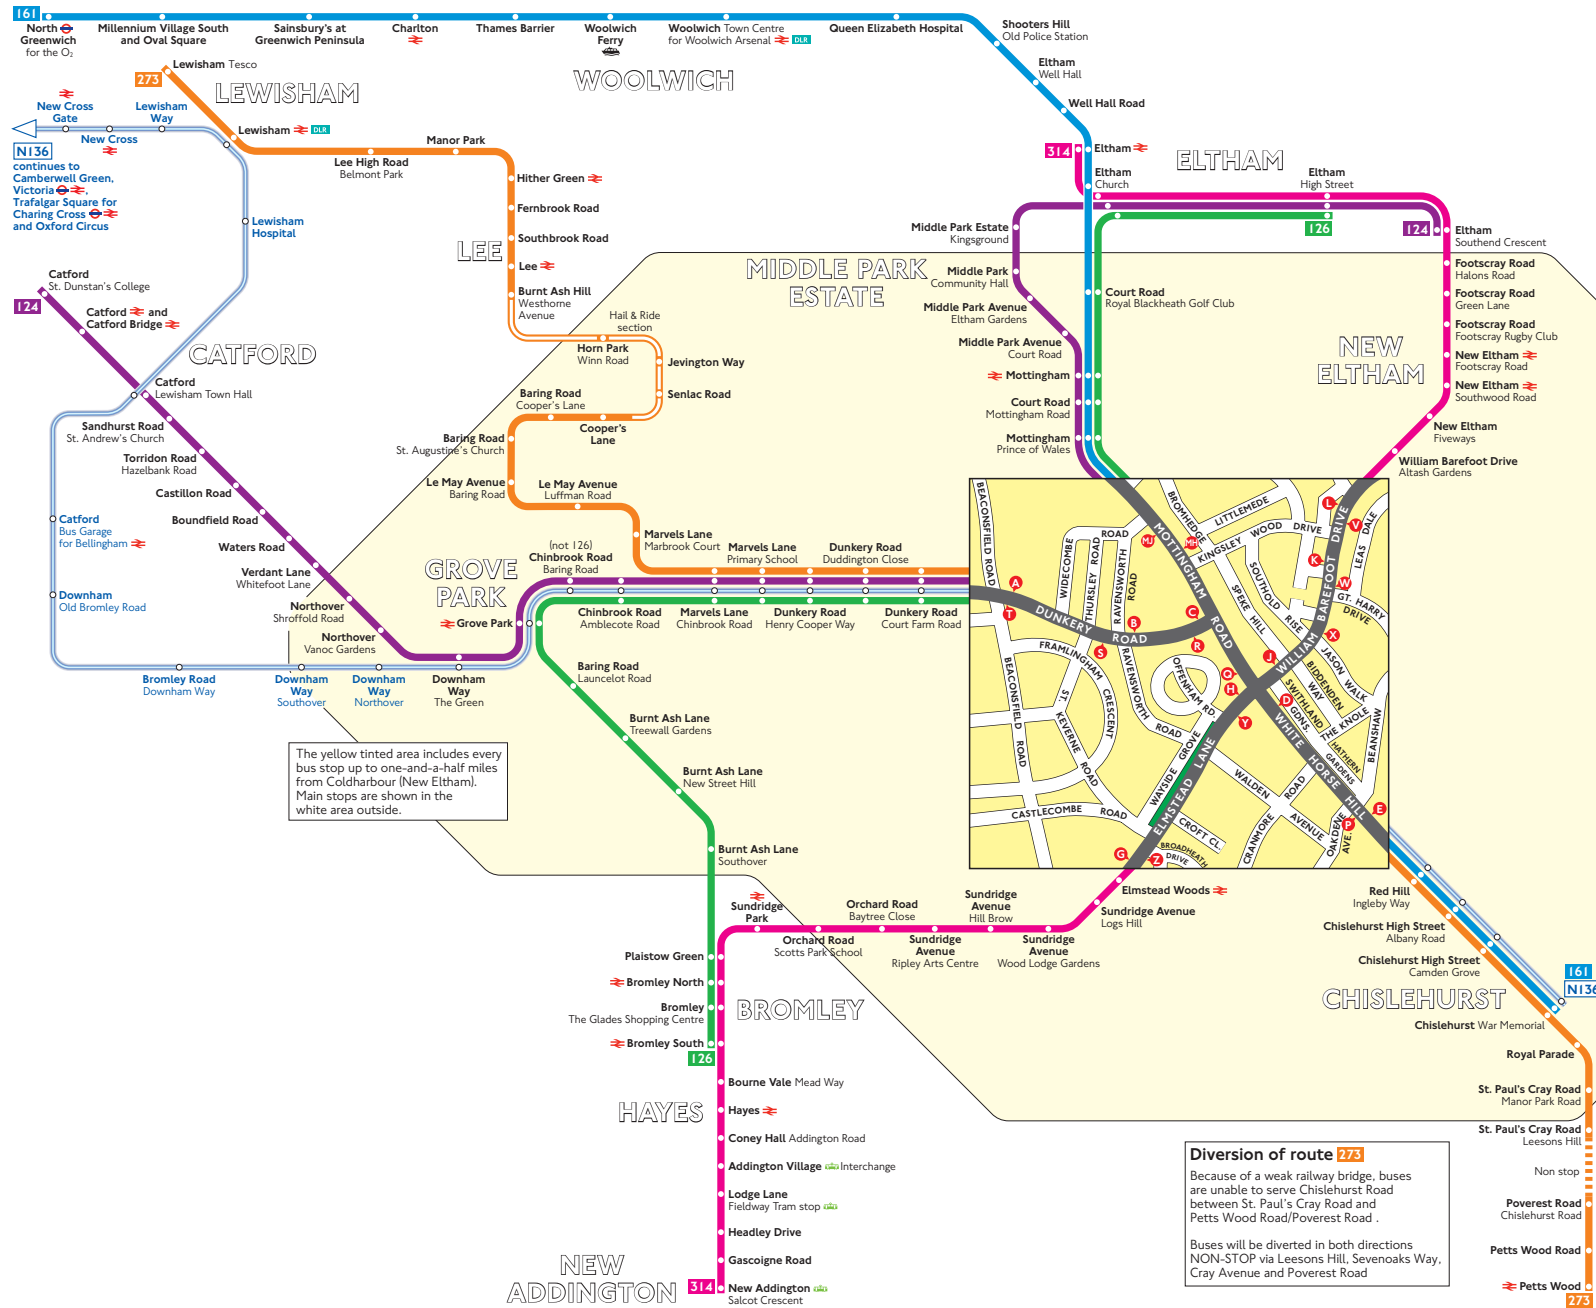

Buses from Coldharbour (New Eltham)

Key

-  Connections with Underground
-  Connections with National Rail
-  Connections with Tramlink
-  Connections with Docklands Light Railway
-  Connections with river boats

 Red discs show the bus stop you need for your chosen bus service. The disc **A** appears on the top of the bus stop in the street (see map of town centre in centre of diagram).

Route finder

Day buses

Bus route	Towards	Bus stops
124	Catford	MH R S T
	Eltham	A B C MJ
126	Bromley South	MH R S T
	Eltham	A B C MJ
161	Chislehurst	D E MH
	North Greenwich	MJ P C
273	Lewisham	P O R S T
	Petts Wood	A B C D E
314	Eltham	G H J K L
	New Addington	V W X Y Z

Night buses

Bus route	Towards	Bus stops
N136	Chislehurst	A B C D E
	Oxford Circus	P O R S T

Diversion of route 273
 Because of a weak railway bridge, buses are unable to serve Chislehurst Road between St. Paul's Cray Road and Petts Wood Road/Poverest Road.
 Buses will be diverted in both directions NON-STOP via Leasons Hill, Sevenoaks Way, Cray Avenue and Poverest Road