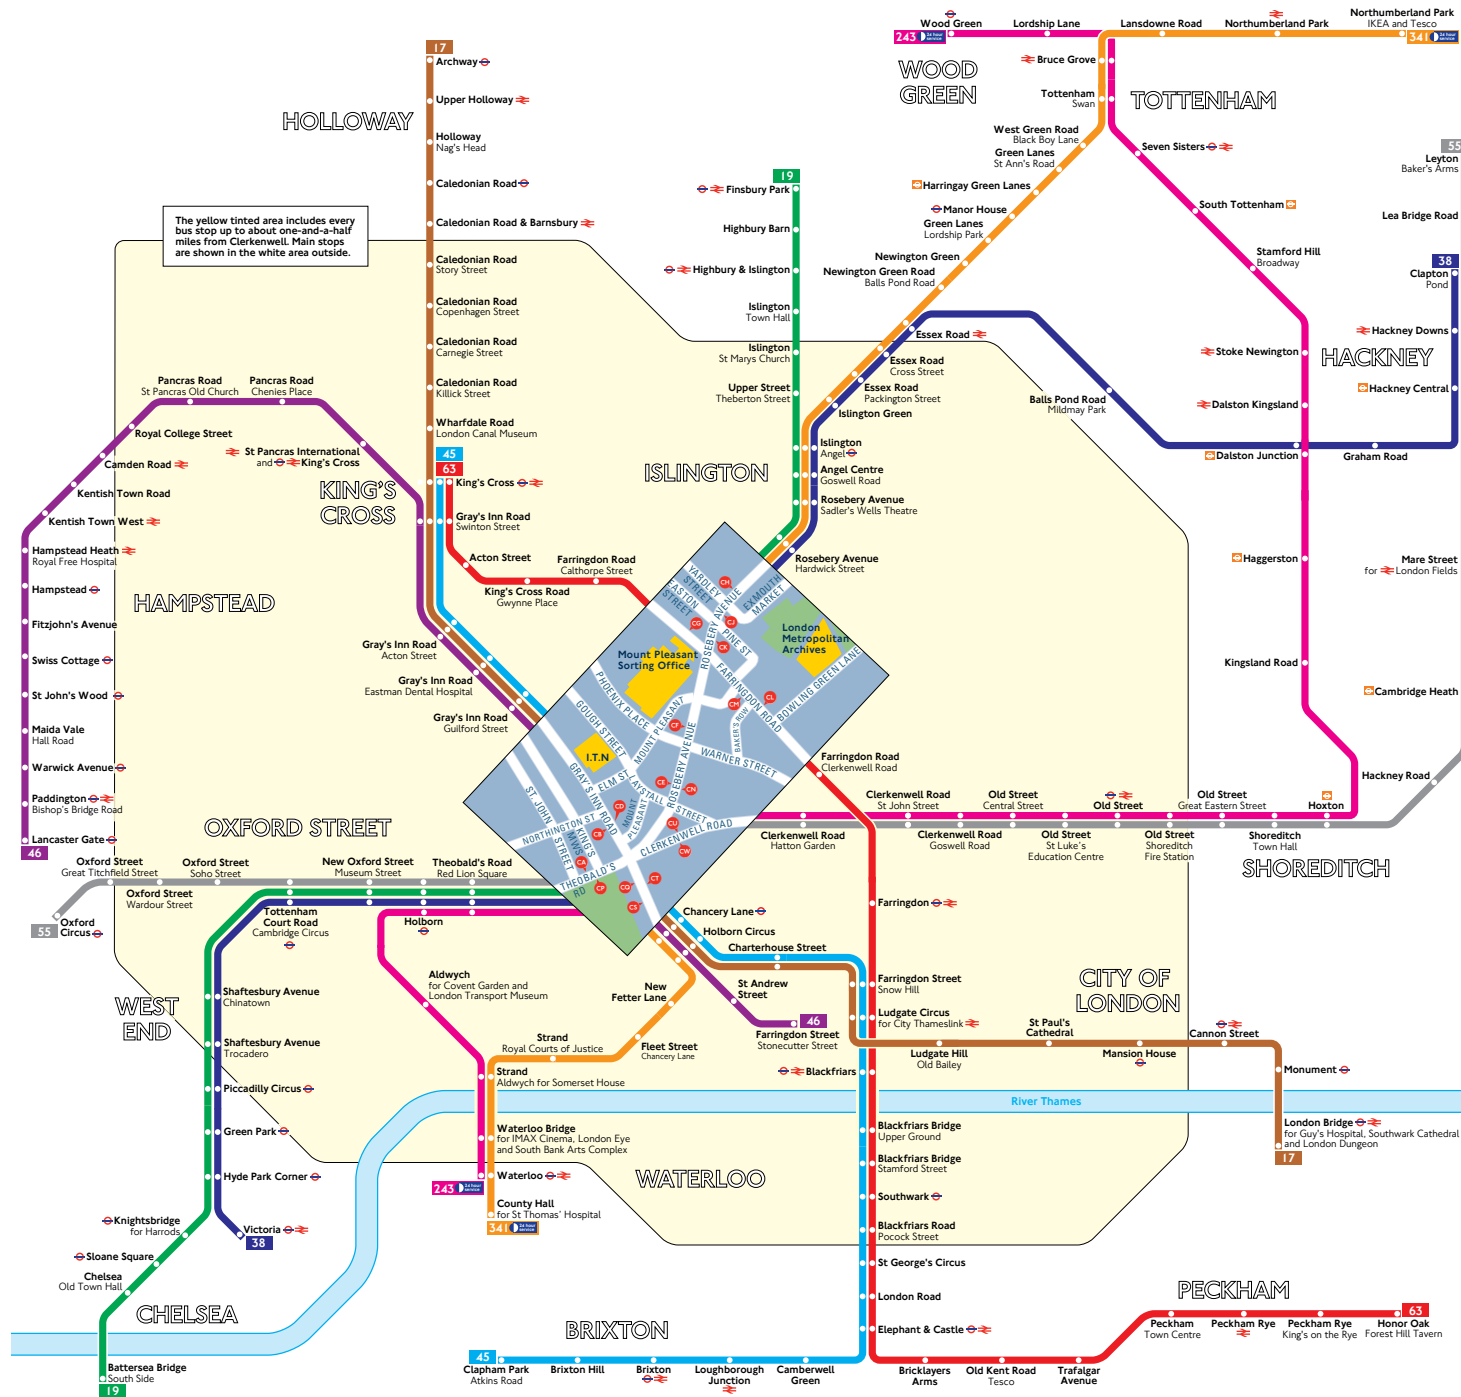

# Buses from Clerkenwell

## Route finder

### Day buses including 24-hour services

Bus route	Towards	Bus stops
<b>17</b>	Archway	CB CO
	London Bridge	CD CT
<b>19</b>	Battersea Bridge	CK CN CP
	Finsbury Park	CA CE CF CH
<b>38</b>	Clapton	CA CE CF CH
	Victoria	CK CN CP
<b>45</b>	Clapham Park	CD CT
	King's Cross	CB CO
<b>46</b>	Farringdon Street	CD CT
	Lancaster Gate	CB CO
<b>55</b>	Leyton	CA CU
	Oxford Circus	CP CW
<b>63</b>	Honor Oak	CG CL
	King's Cross	CM
<b>243</b>	Waterloo	CP CW
	Wood Green	CA CU
<b>341</b>	County Hall	CU CN CT
	Northumberland Park	CE CF CH CS