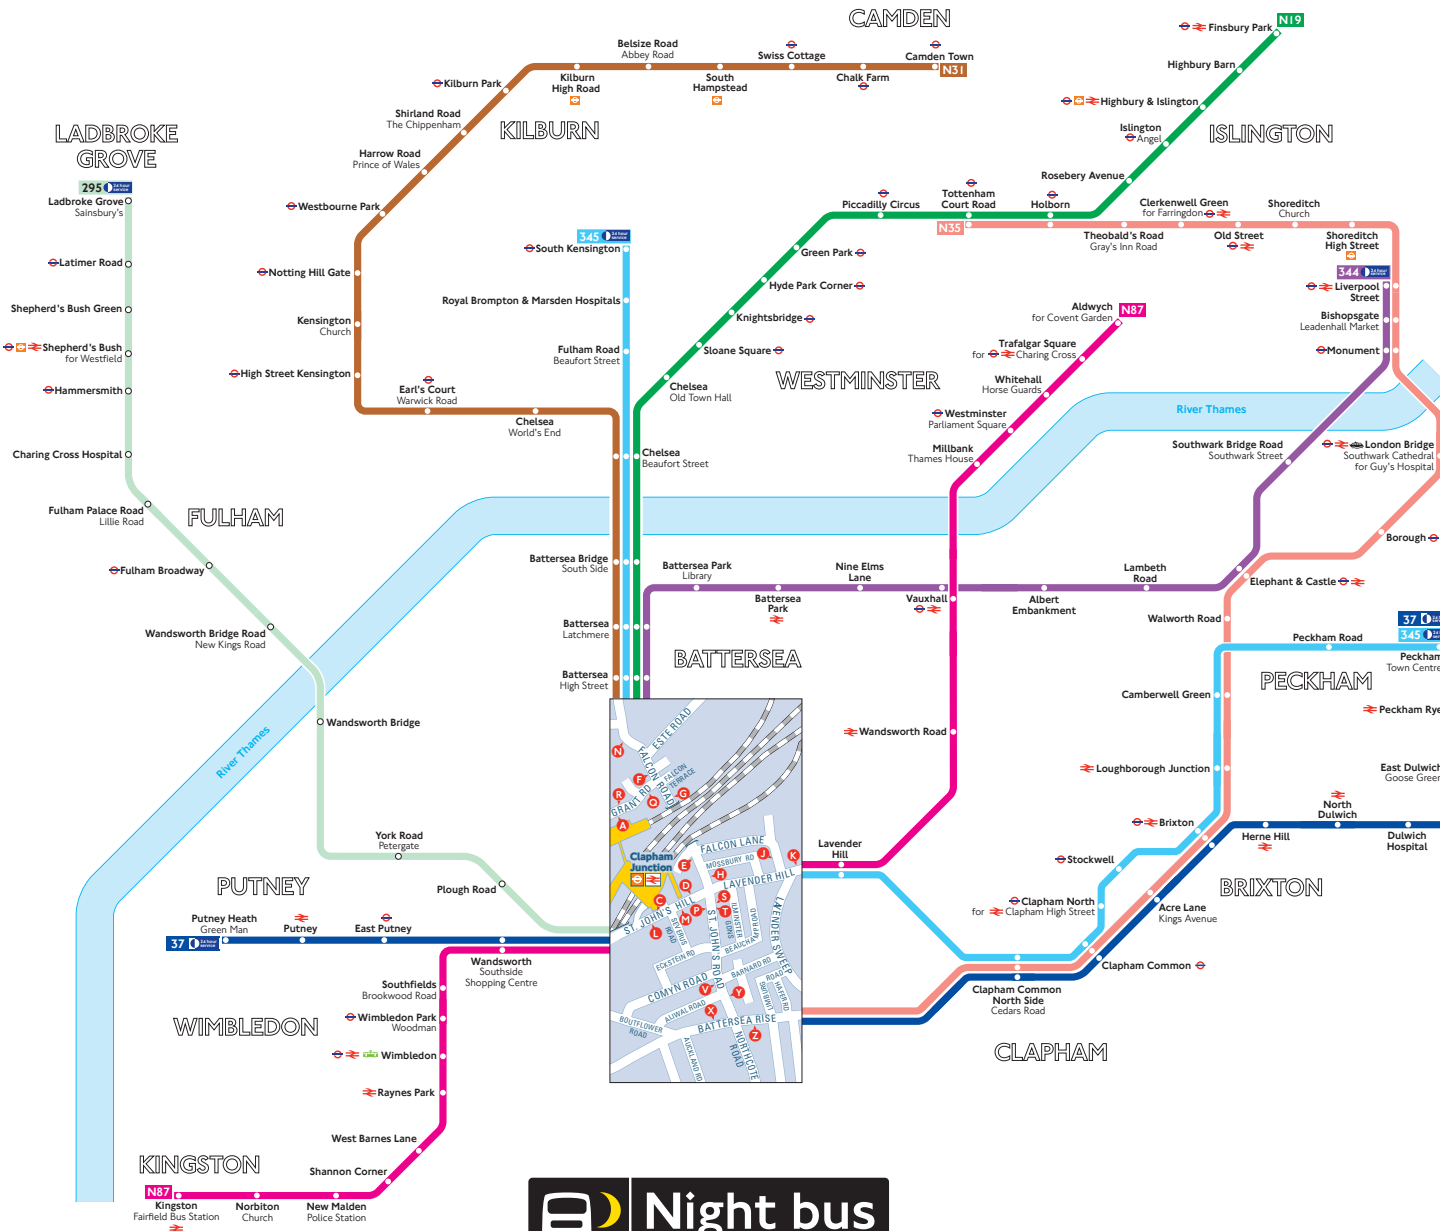

Night buses from Clapham Junction

Route finder

Night buses including 24-hour services

Bus route	Towards	Bus stops
37	Peckham	C S Y
	Putney Heath	M V Z
295	Ladbroke Grove	G L
344	Liverpool Street	E F N
345	Peckham	G H K
	South Kensington	E F N
N19	Finsbury Park	E F N
N31	Camden Town	D E F N
N35	Tottenham Court Road	G S Y
N87	Aldwych	D K
	Kingston	M

Day buses

For day bus information, please see separate poster